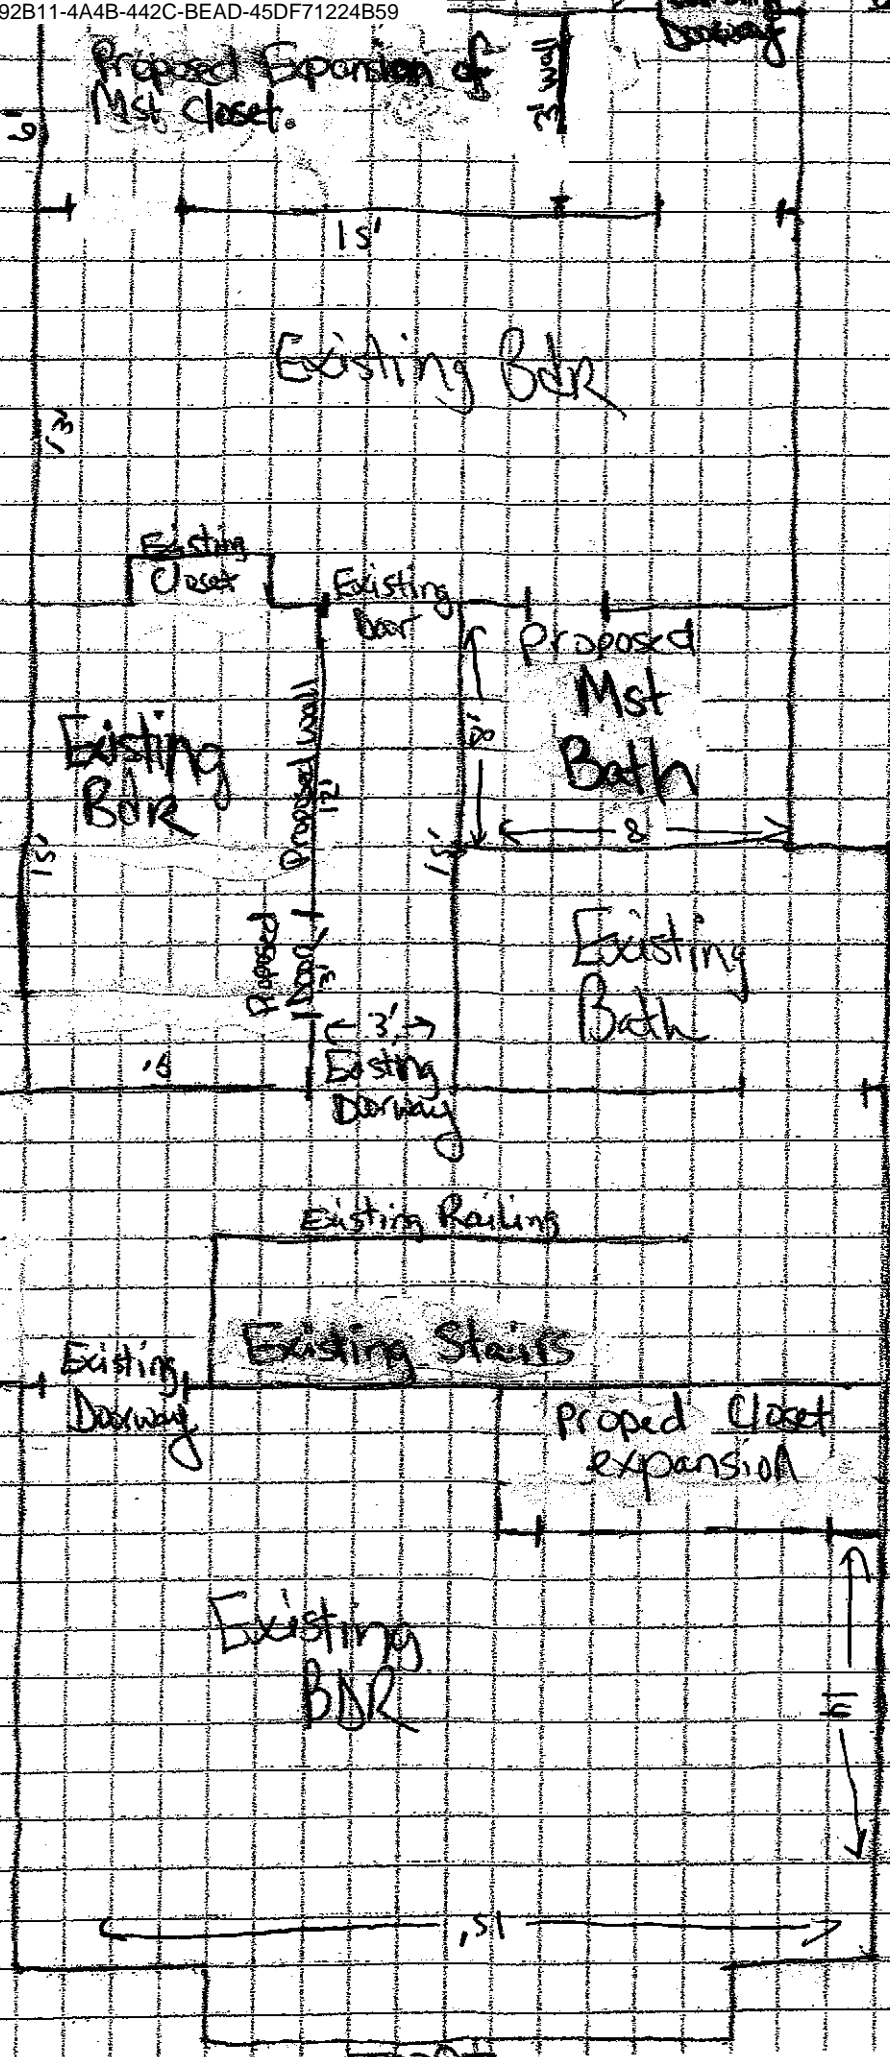

Proposed Expansion of
Mst. Closet.

Existing
Dormer

Proposed
Floorplan
of 2nd
Floor

R-21 added
to all new
Walls

FRONT