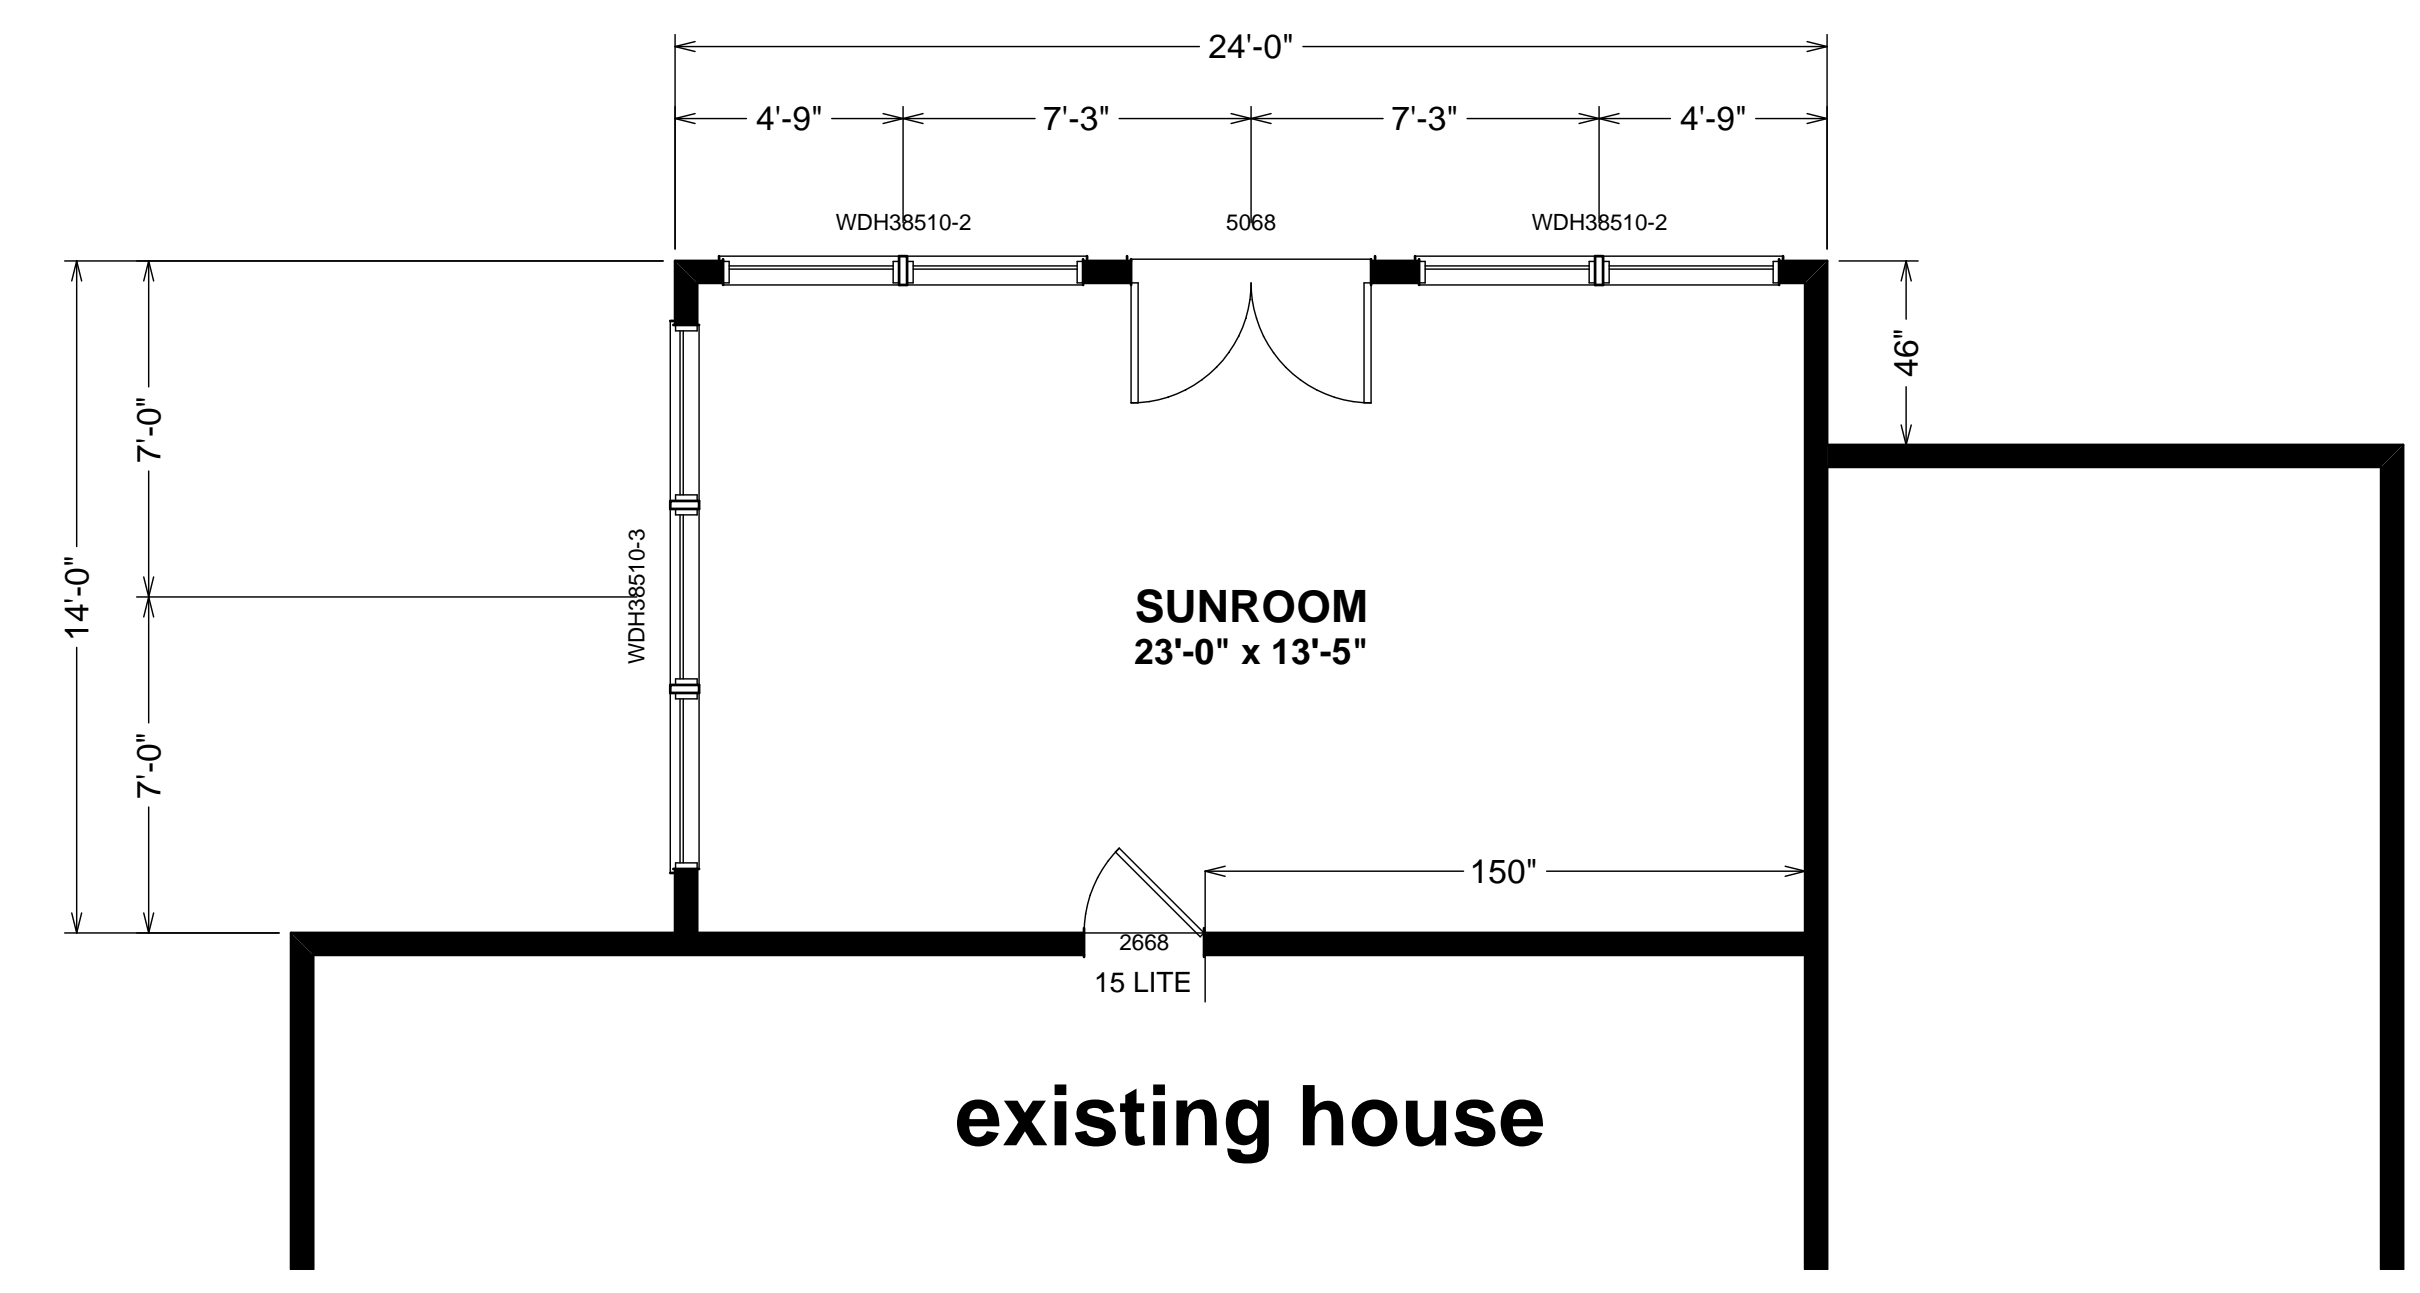

A

B

C

D

HOME PLANNING CENTER
Drafting & Estimating
Hammond Lumber Company

DRAWING NUMBER: **AD13128**
PRINT DATE: 8/8/2013
BRANCH OFFICE: **POR**
DRAWING SCALE: 1/4" = 10"
PAGE # 1 of 2

REVISIONS
PRE: 07/26/13
R1: 08/02/13
R2: 08/08/13
FNL: MM/DD/YY

PREPARED BY: **MRM**
SALES PERSON: **DJH**

14 X 24 SUNROOM

**D & E BUILDERS
FOX JOB**

12 LOCATIONS TO SERVE YOU BETTER
www.hammondlumber.com

PORTLAND 3001 W. 10TH AVE. PORTLAND, ME 04103 207-771-8800 TOLL FREE 1-888-HAMMOND
PEMAQUID 285 W. 1ST ST. WASHINGTON, ME 04092 207-872-2281 TOLL FREE 1-888-HAMMOND
GREENVILLE 171 W. 1ST ST. GREENVILLE, ME 04041 207-698-4833 TOLL FREE 800-438-4786
FARMINGTON 388 FARMINGTON ST. FARMINGTON, ME 04841 207-783-3418 TOLL FREE 800-438-5276
FAIRFIELD 5 W. 1ST ST. FAIRFIELD, ME 04007 207-452-7322 TOLL FREE 888-538-3247
DAMARISCOTTA 207-852-1200 TOLL FREE 1-888-HAMMOND
BRUNSWICK 207-729-9924 TOLL FREE 800-538-9921
BOOTHBAY HARBOR 270 W. 1ST ST. BOOTHBAY HARBOR, ME 04015 207-833-4477 TOLL FREE 1-866-HAMMOND
BELGRADE P.O. BOX 300 BELGRADE, ME 04915 207-798-3300 TOLL FREE 800-438-2364
BANGOR 100 W. 1ST ST. BANGOR, ME 04401 207-845-5415 TOLL FREE 864-89-2364
AUBURN 282 W. 1ST ST. AUBURN, ME 04293 207-784-4009 TOLL FREE 800-438-2628