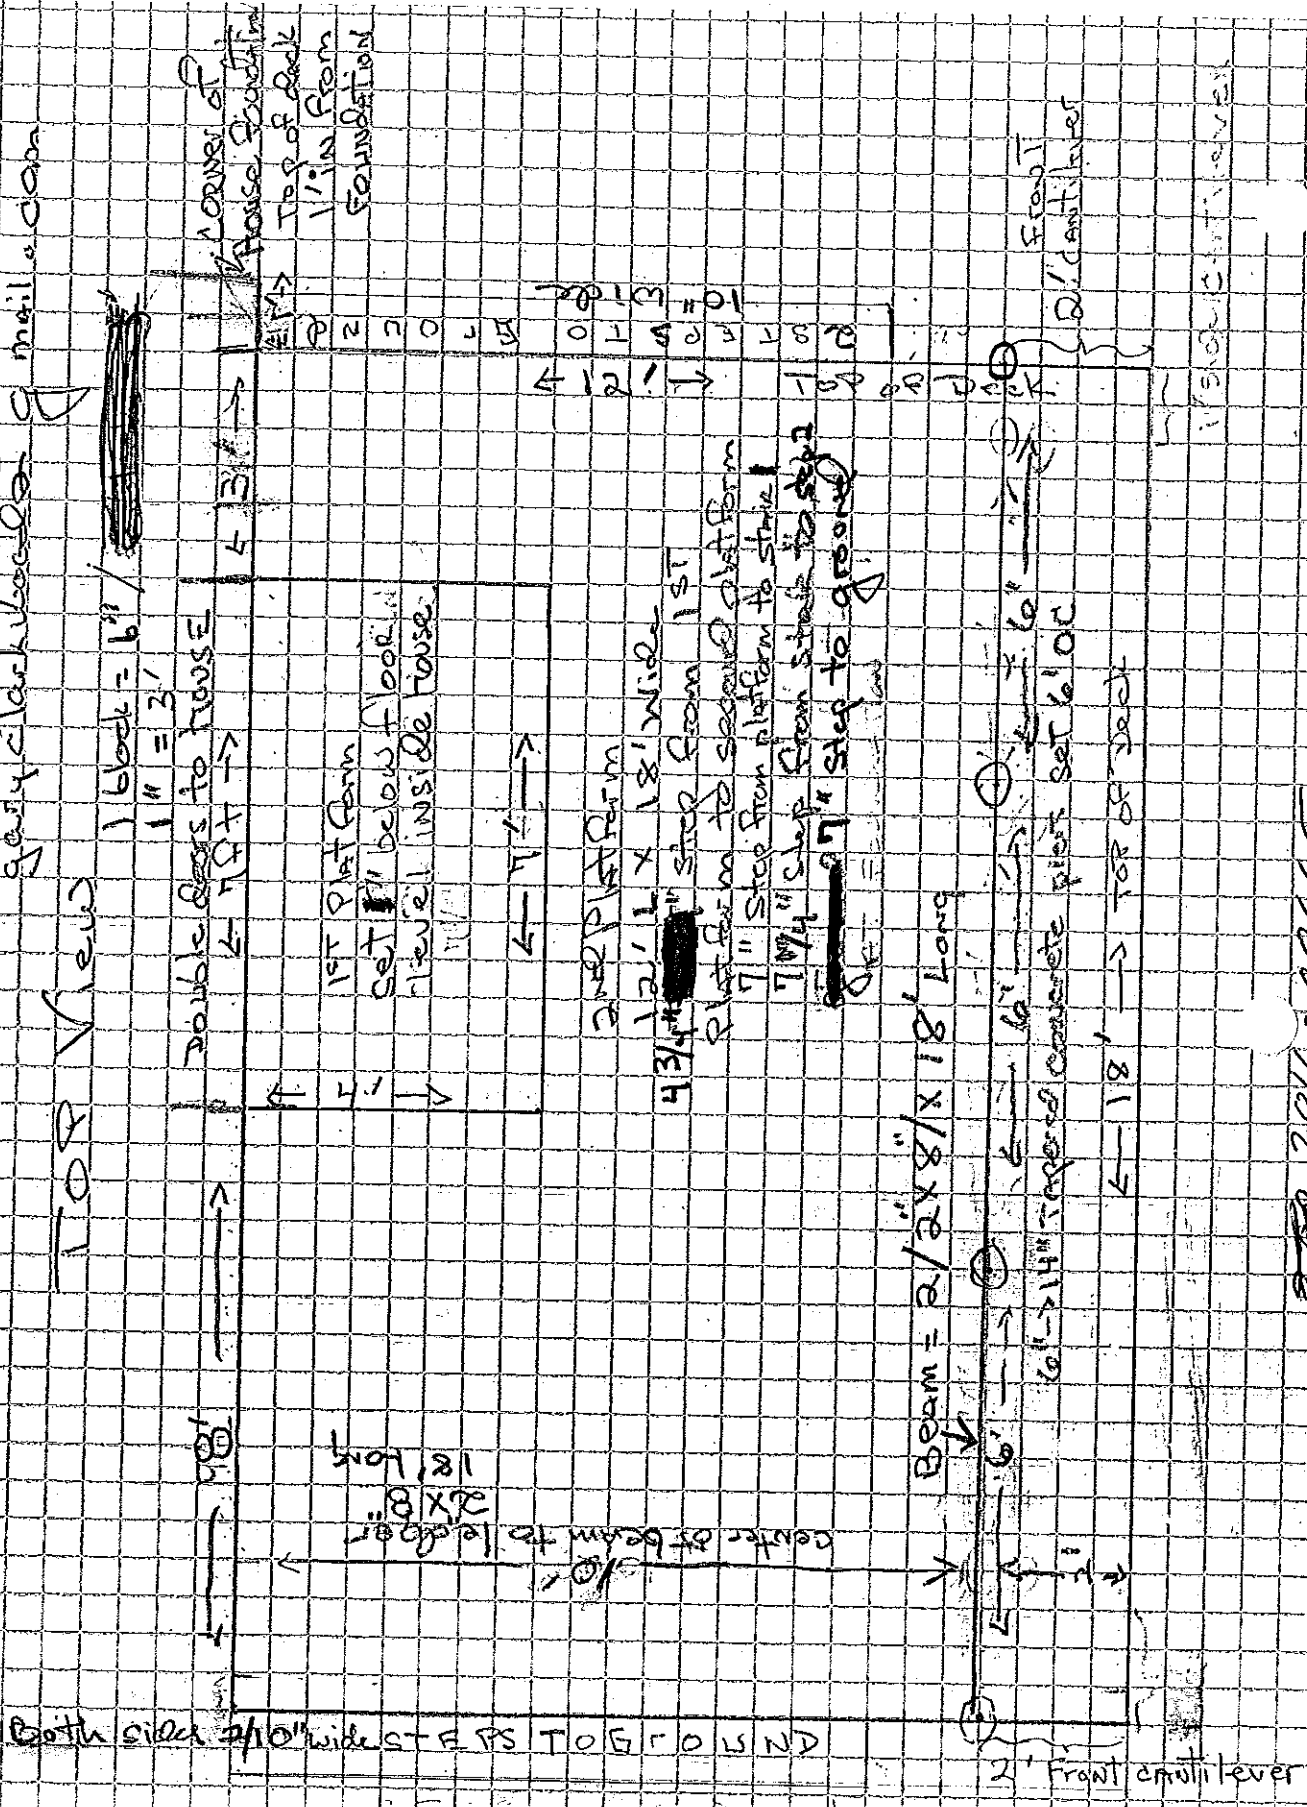

DECK PLAN FOR TARA WOOD 201-210-7506  
 1011 MARSH AVE  
 PORTLAND, OREGON 97103  
 gary clark back of mail room

TOP VIEW

52200 210-9065