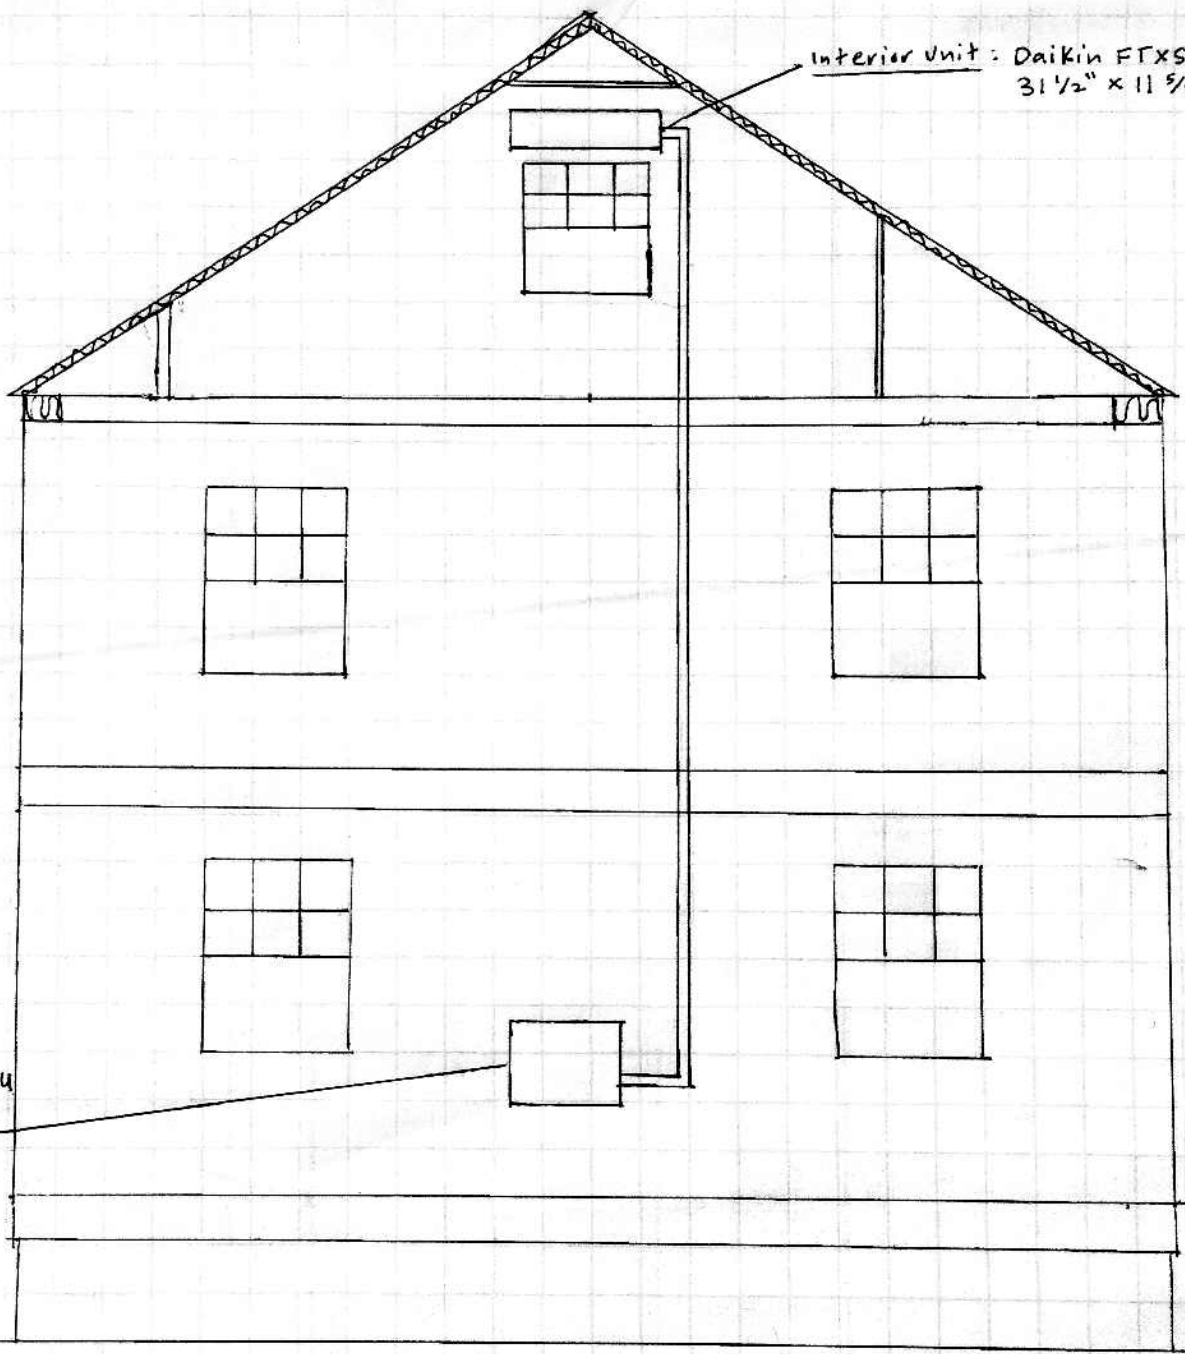

MELISSA RILEY
102 CODMAN ST
PORTLAND, ME 04103

Interior Unit: Daikin FTXS12LVJU
31 1/2" x 11 5/8"

Outdoor Unit:
Daikin RXS12LVJU
30 1/8" x 21 5/8"

REAR

FRONT