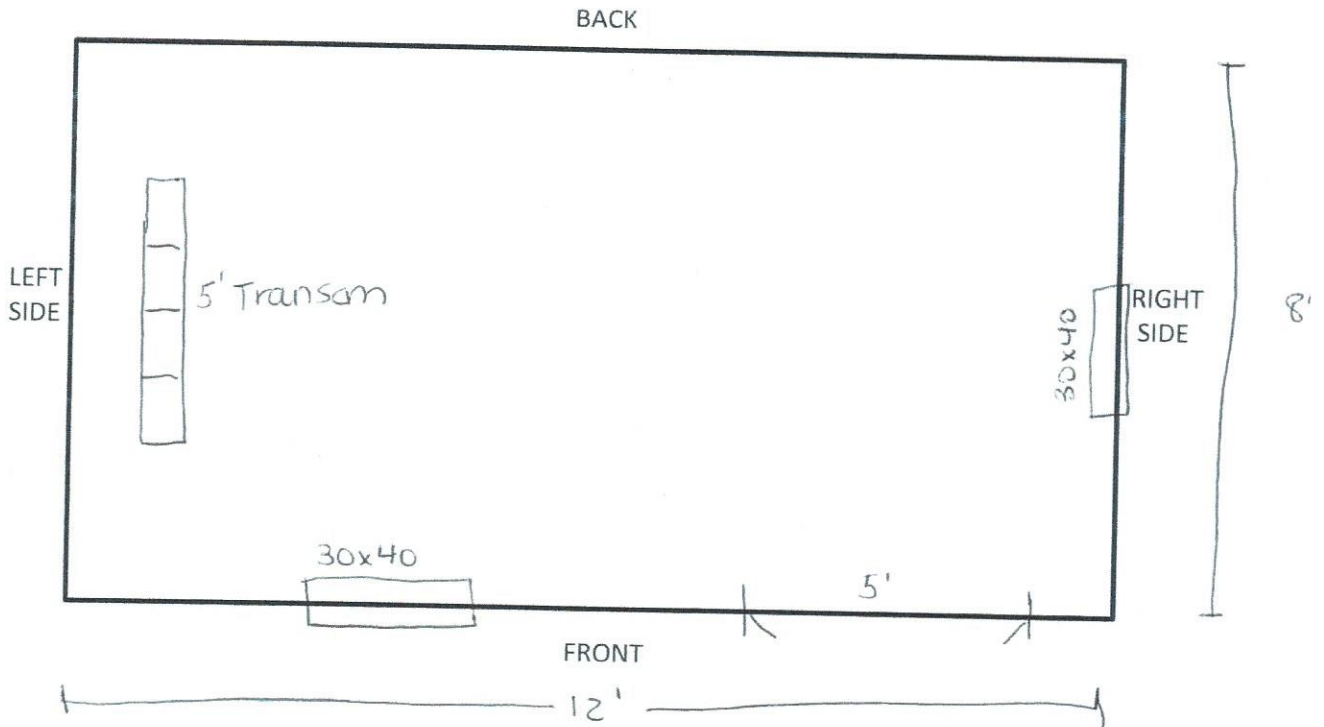

3 Tracy Lane, Hudson, NH 03051
Toll Free: (888) 85-SHEDS
Tel: (603) 883-1362 | Fax: (603) 882-9566
www.reedsferry.com

CUSTOMER NAME Bernard Gordon

ORDER DATE 9/2/16 SALES ORDER # 15389

SKETCH IN THE APPROPRIATE SYMBOLS

NOTES

Height from bottom of floor to peak of roof = 10' 3"