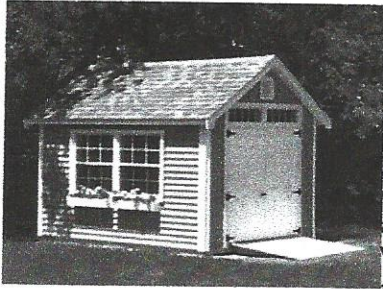

WINDOW

SINGLE DOOR

DOUBLE DOOR

NOTES

Height from bottom of floor to peak of roof = 10' 3"

Victorian Cottage

Price List & Options
(/standard-victorian-cottage-price-list)

The Victorian Cottage combines attractive architectural details with utility and function. The Victorian Cottage has a steep roof pitch which maximizes overhead space. It features extended roof eave overhangs that create appealing shadow lines and provide added protection from the elements. The Victorian Cottage has a 5-foot double door on the gable end, larger windows with added window trim, cottage style roof vents and an attractive transom window above the double-door.

Victorian Cottage
available in
sizes ranging from 8'x10'
to 14'x24'

SIZE = 8' x 12' x 10' 3"
(w) (l) (h)