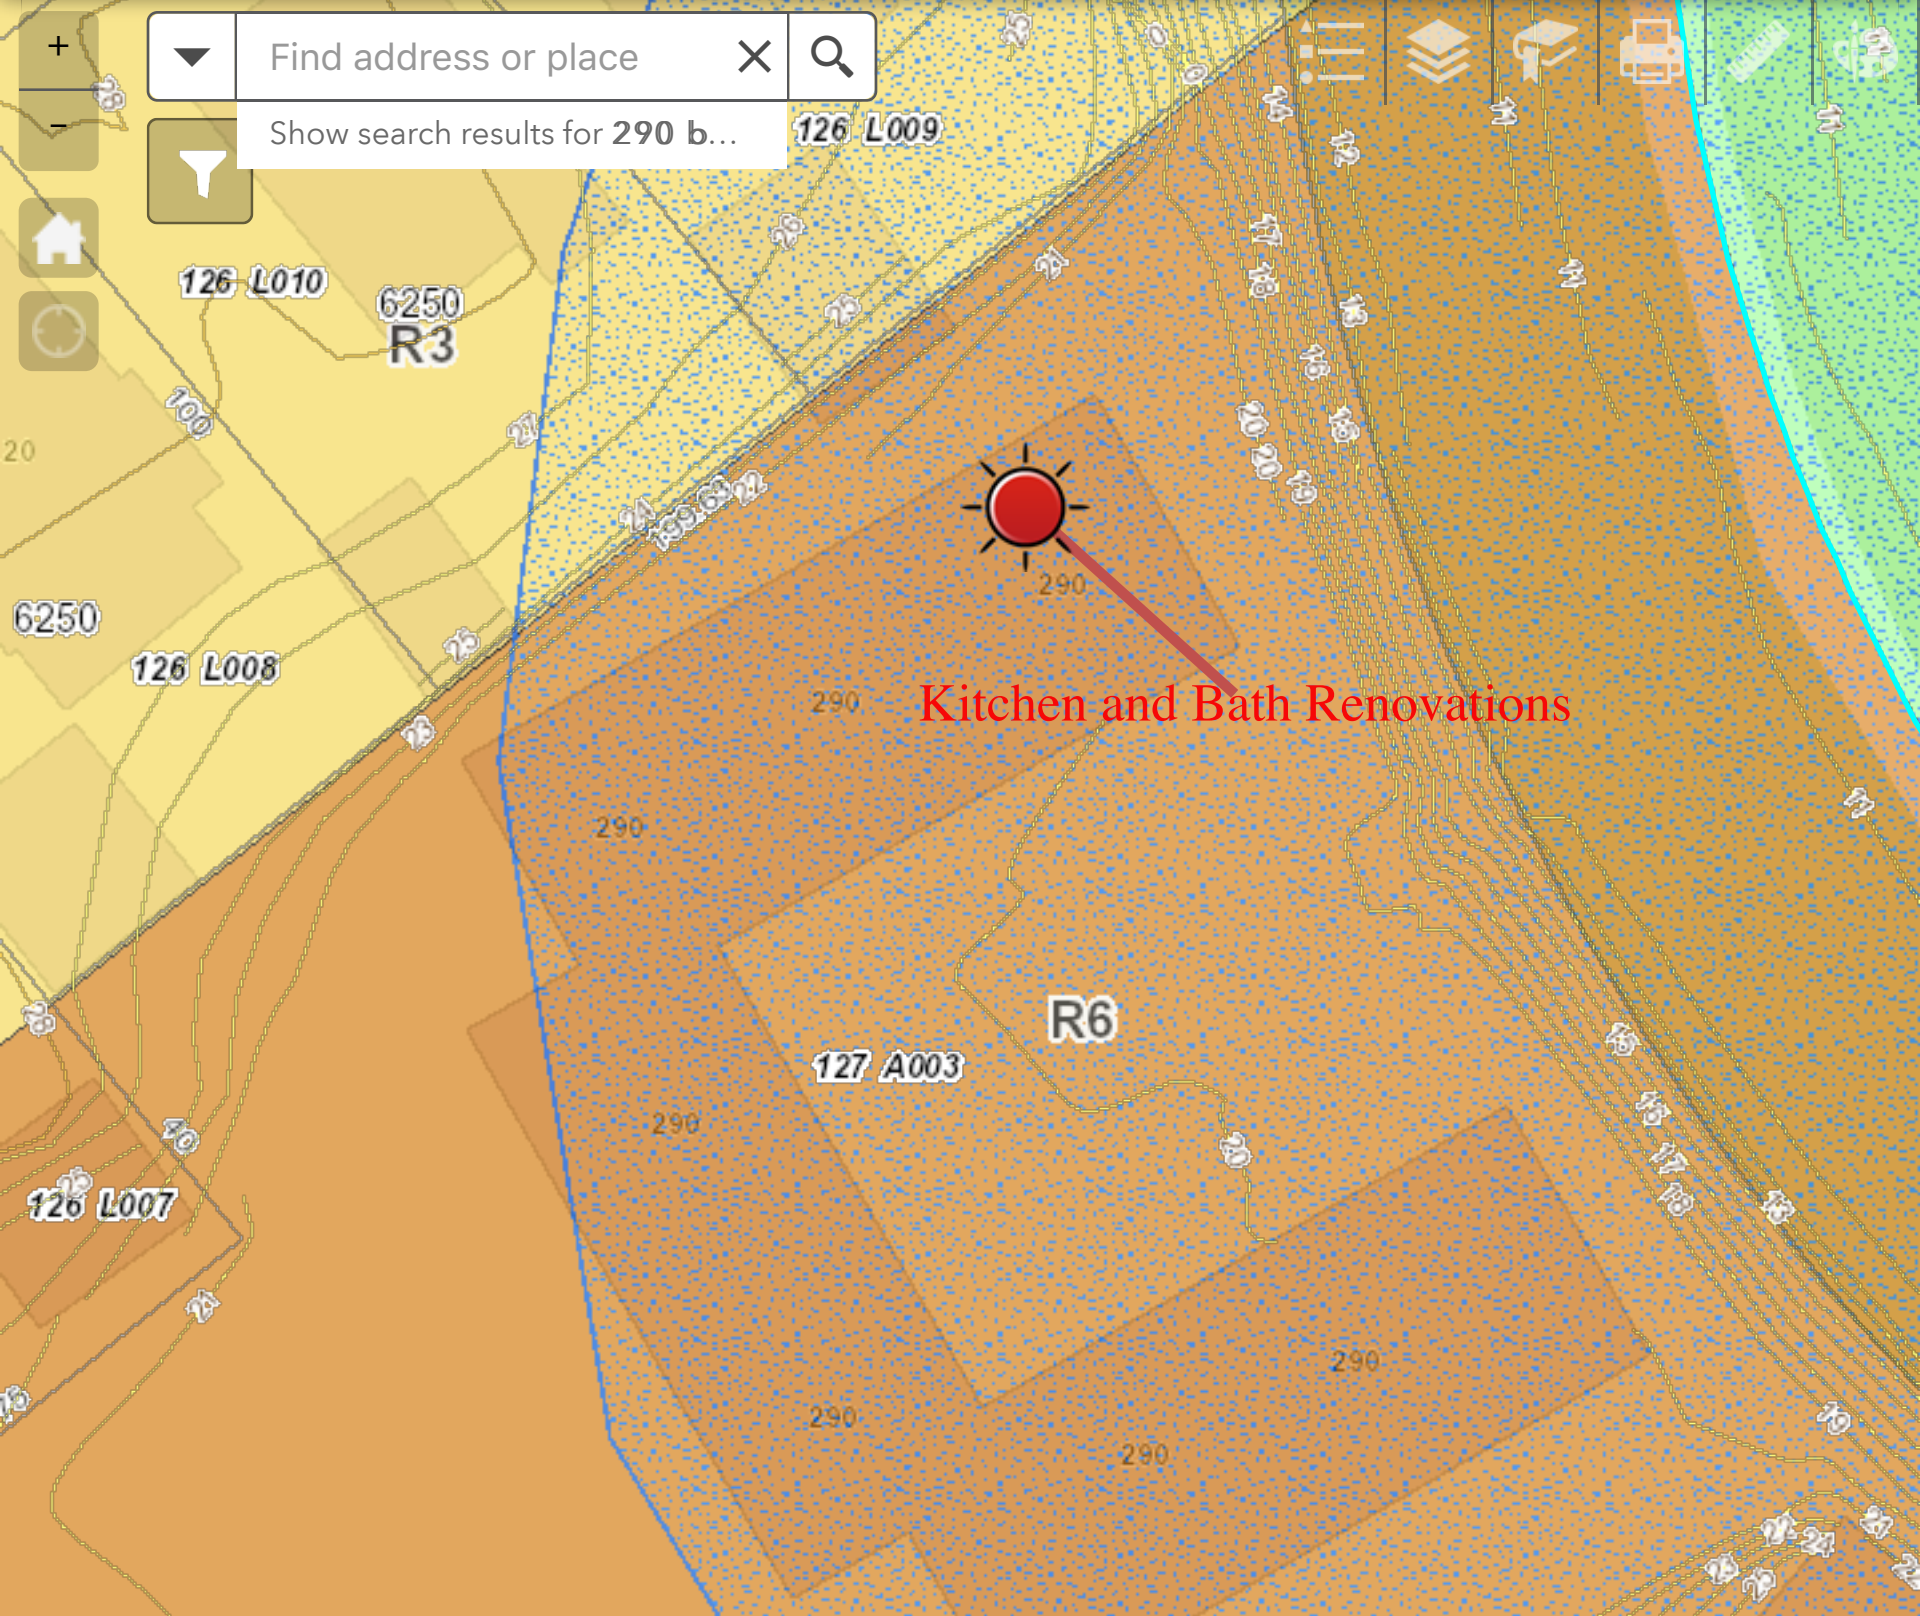

Find address or place X

Show search results for 290 b... 126 L009

Kitchen and Bath Renovations

30ft

2,923,475.679 304,679.063 Feet