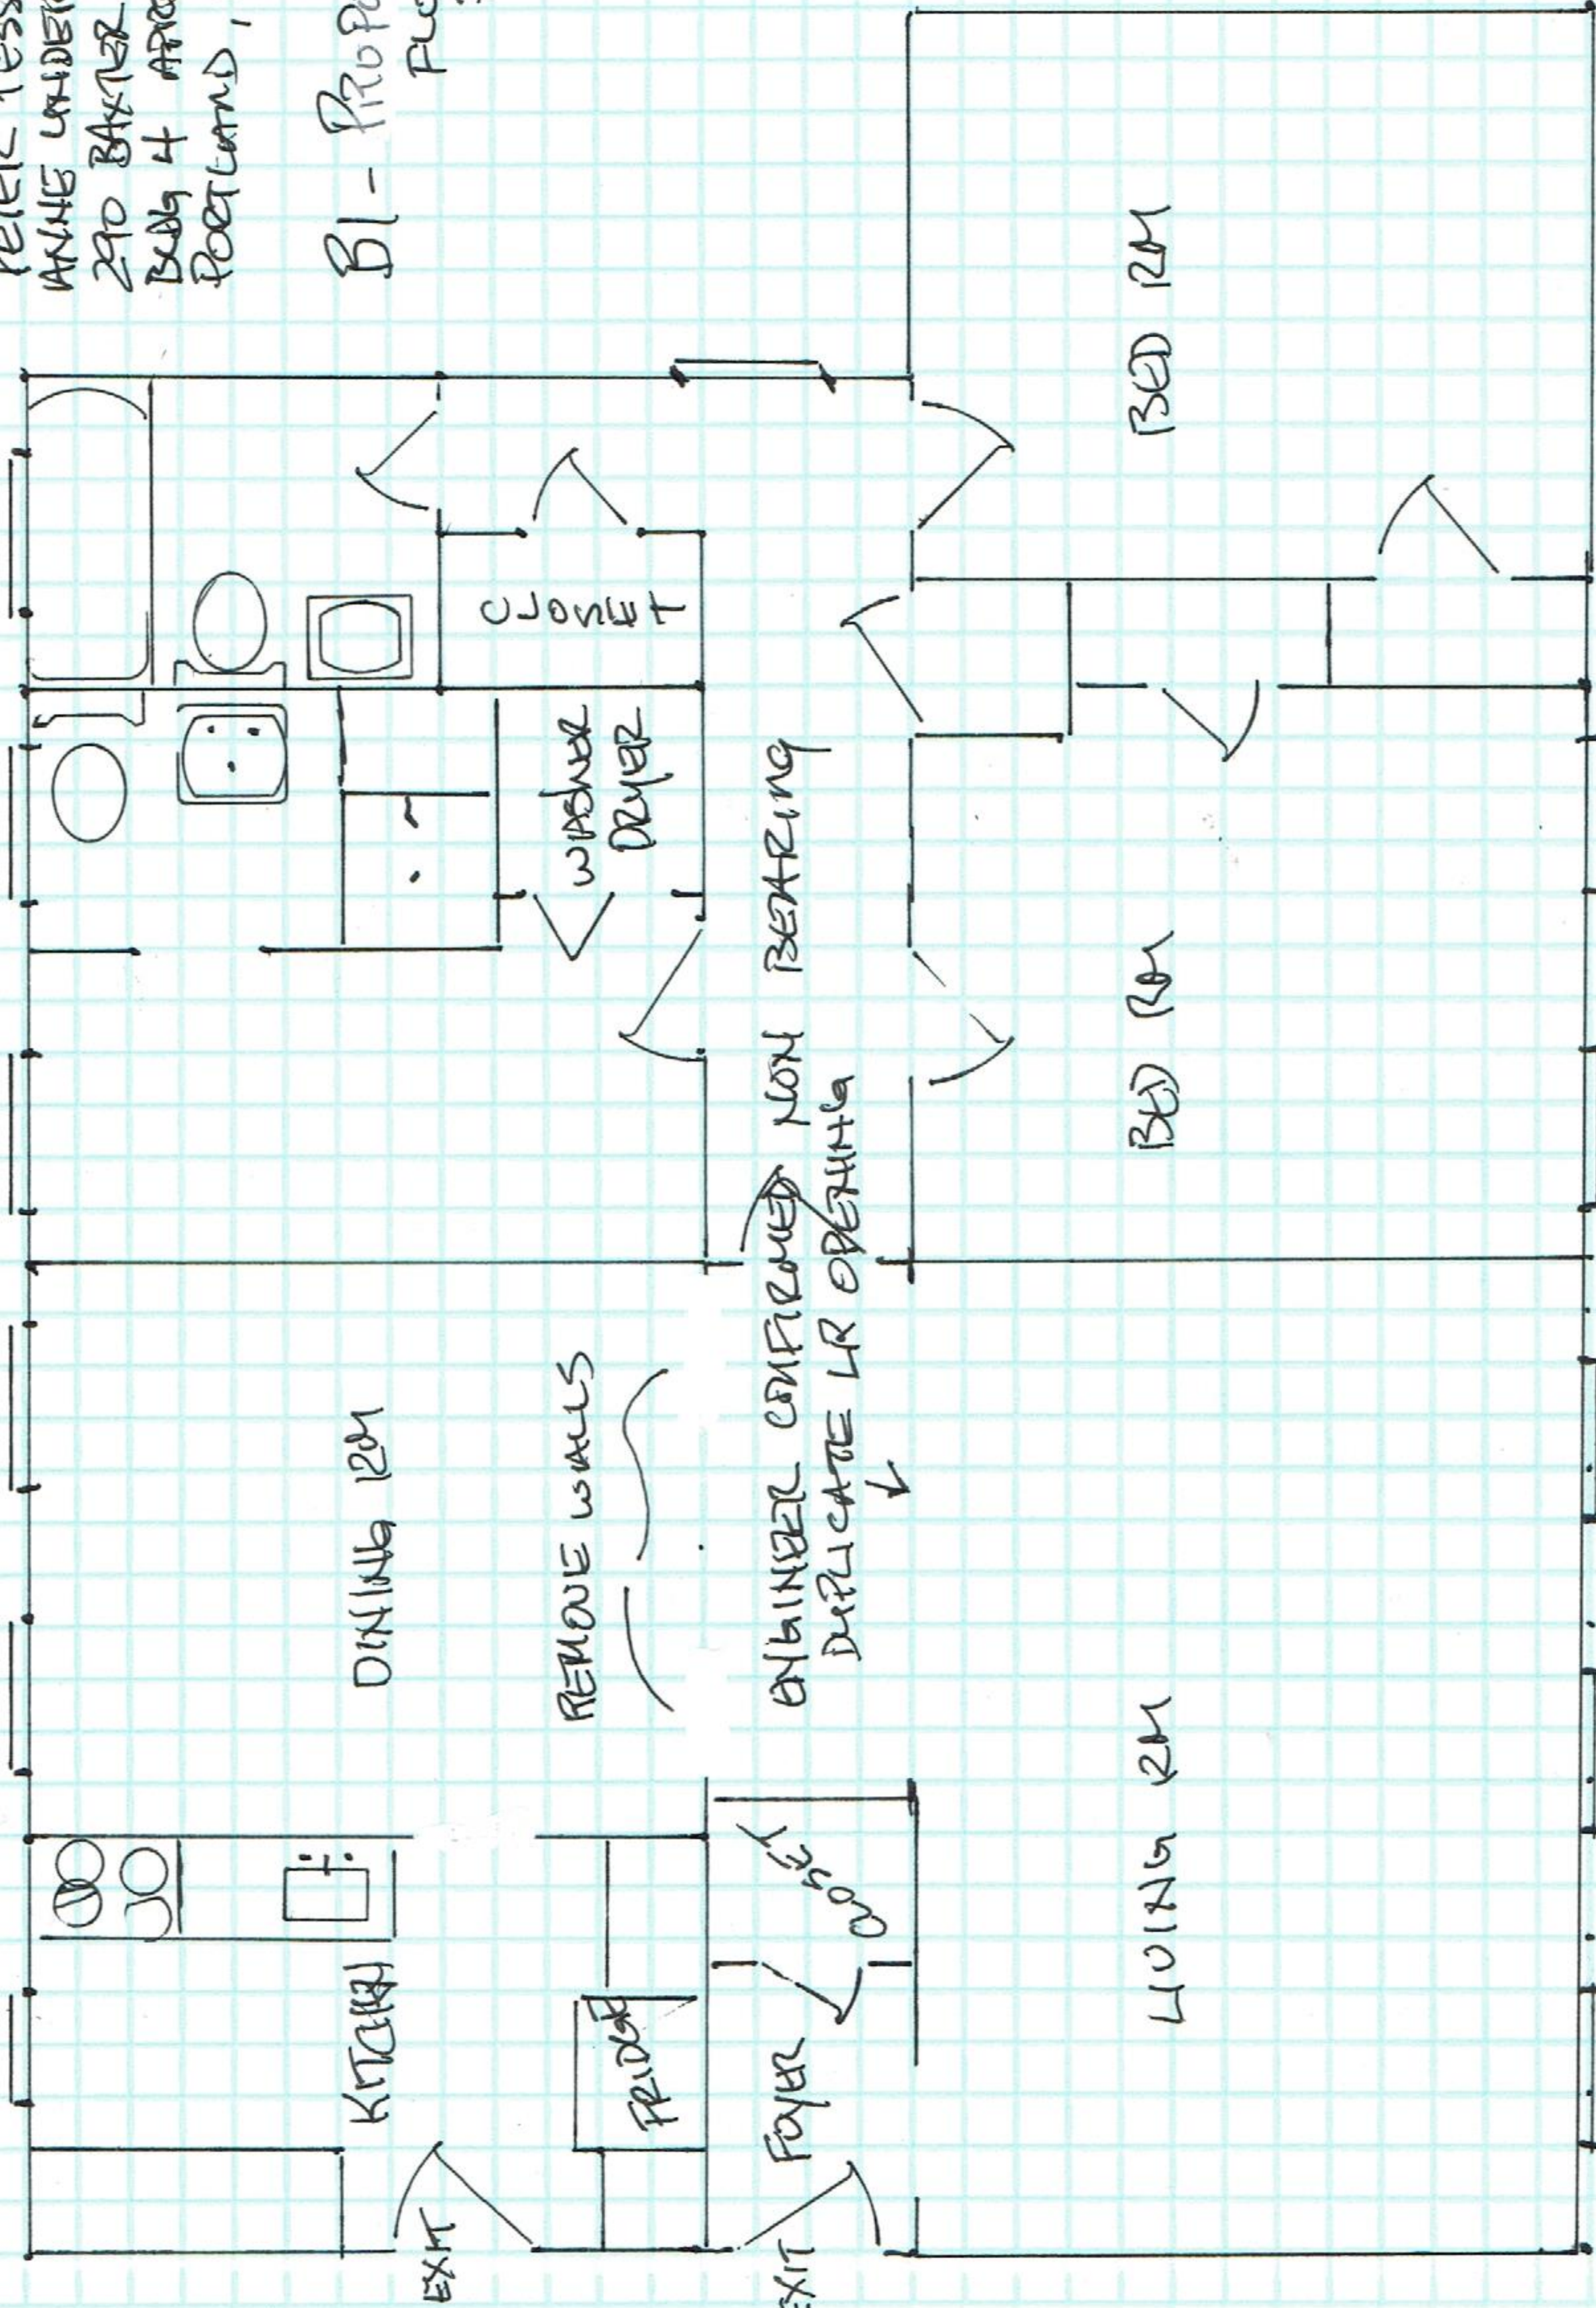

PETER FESSEDER
ANNE UNDERWOOD
290 BAXTER BLVD.
BUNG 4 APTG E1
PORTLAND, ME

B1 - PROPOSED
FLOOR
PLAN

Buildings Thaler

SCALE 1/4" = 1'0"