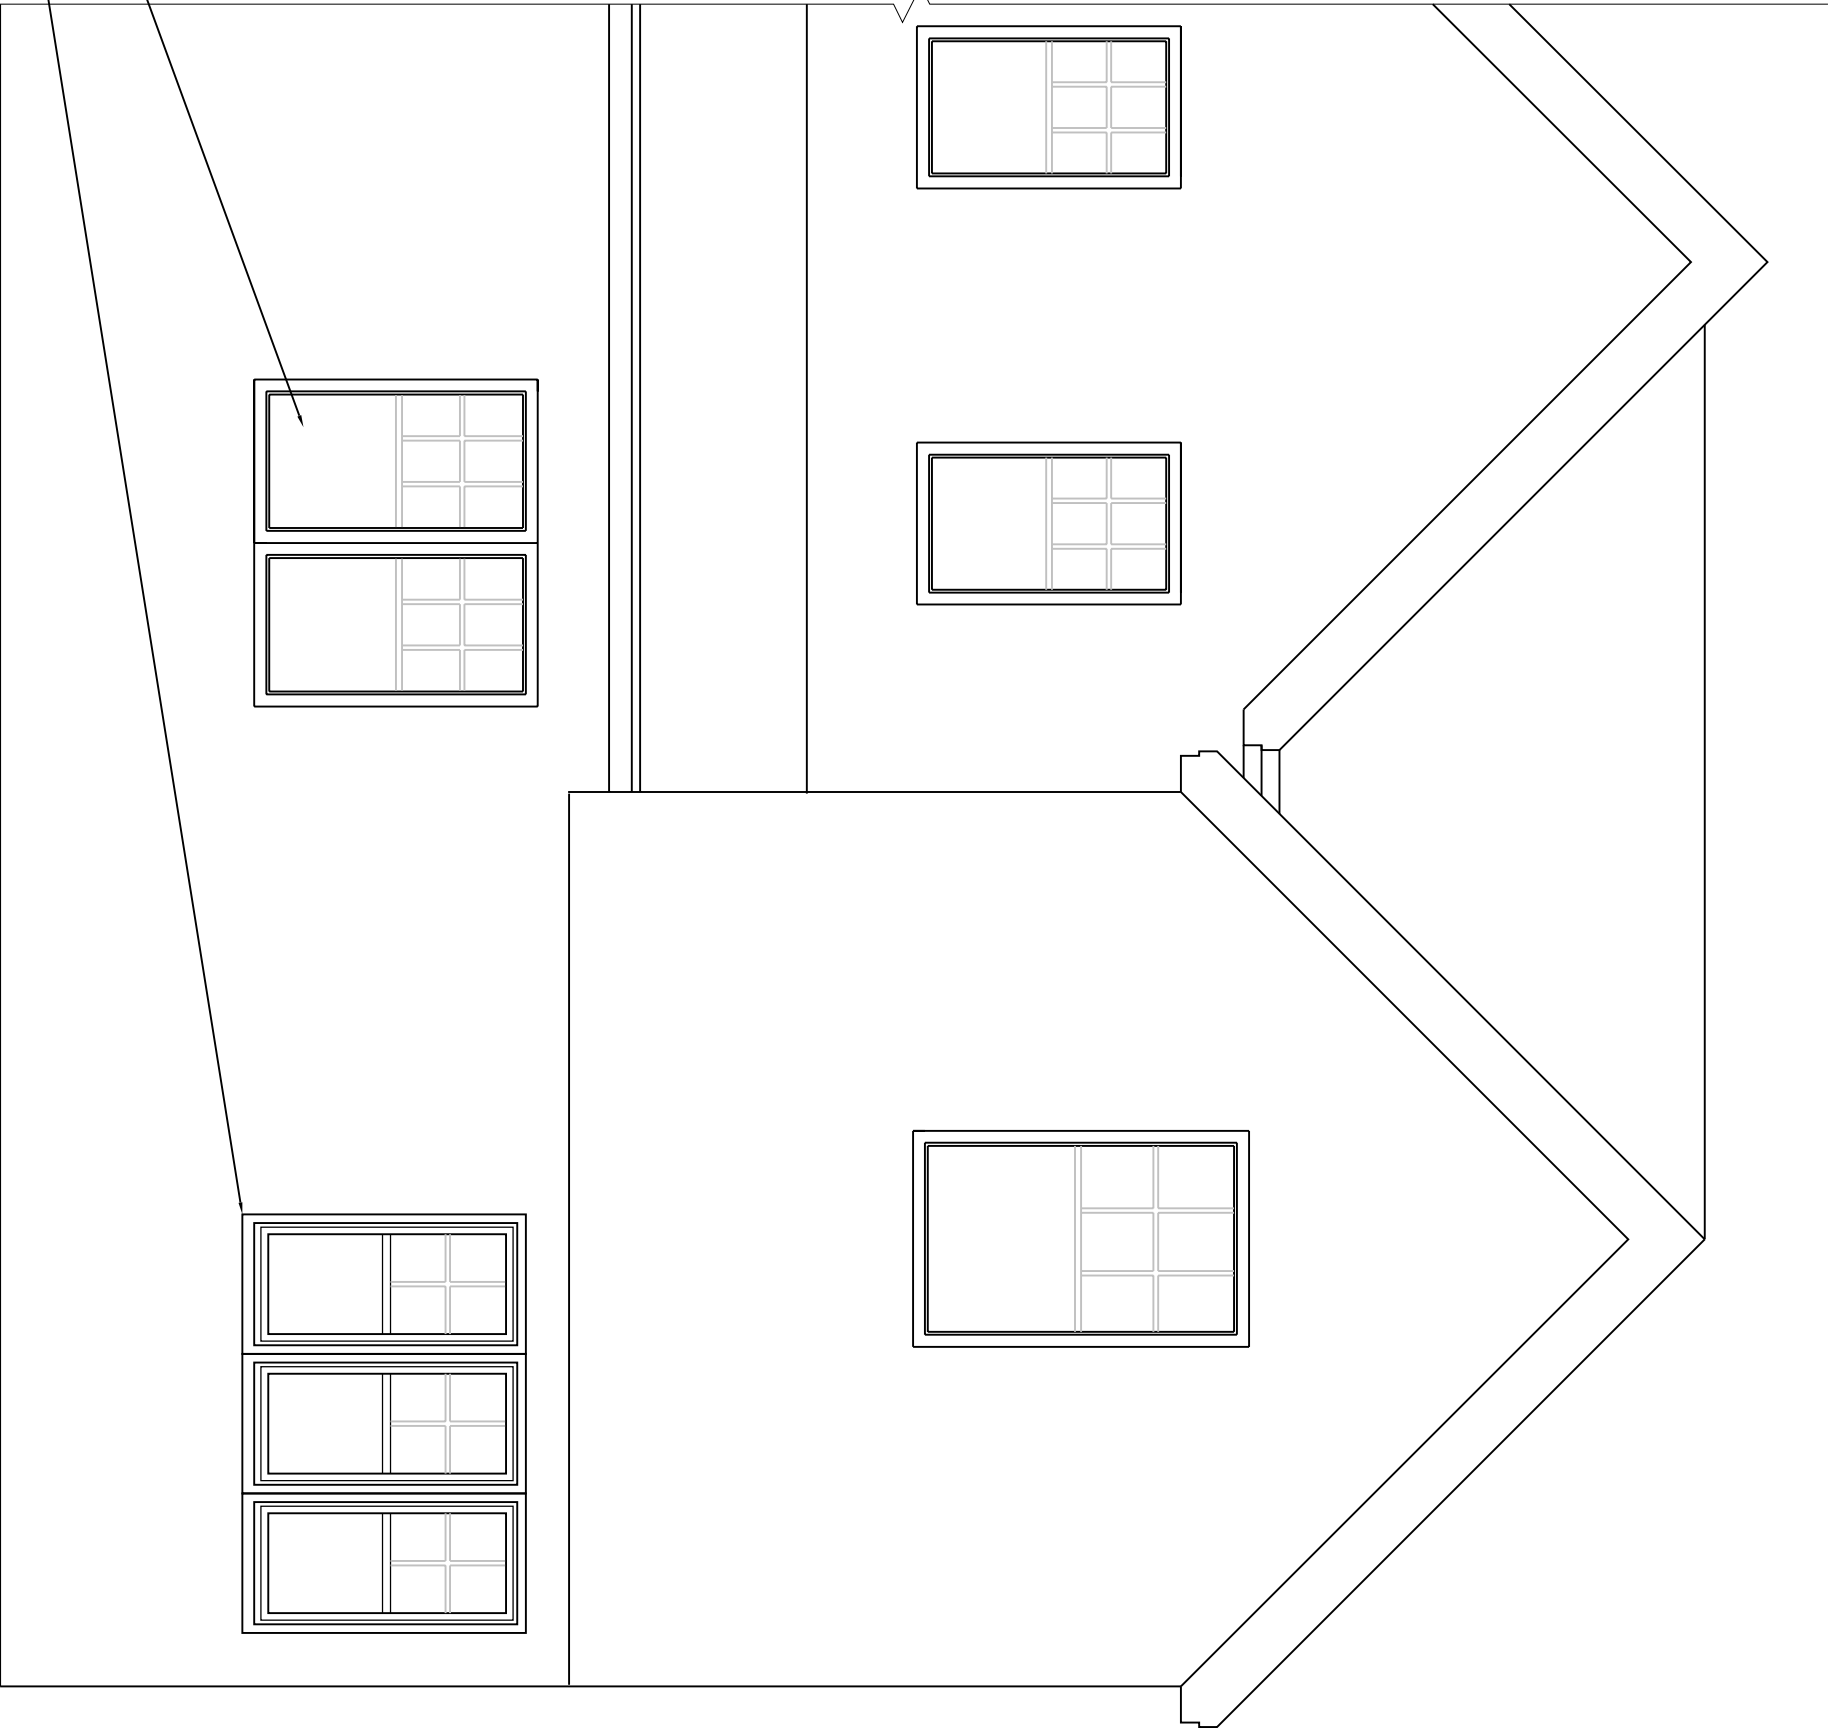

REPLACED KITCHEN WINDOW
NEW SET OF WINDOWS

2 WEST ELEVATION
3/8" = 1'-0"

EXTERIOR ELEVATIONS
REYERING GIDDING

DATE:	11.15.2011
DRAWN BY:	BB

A-1.3.2