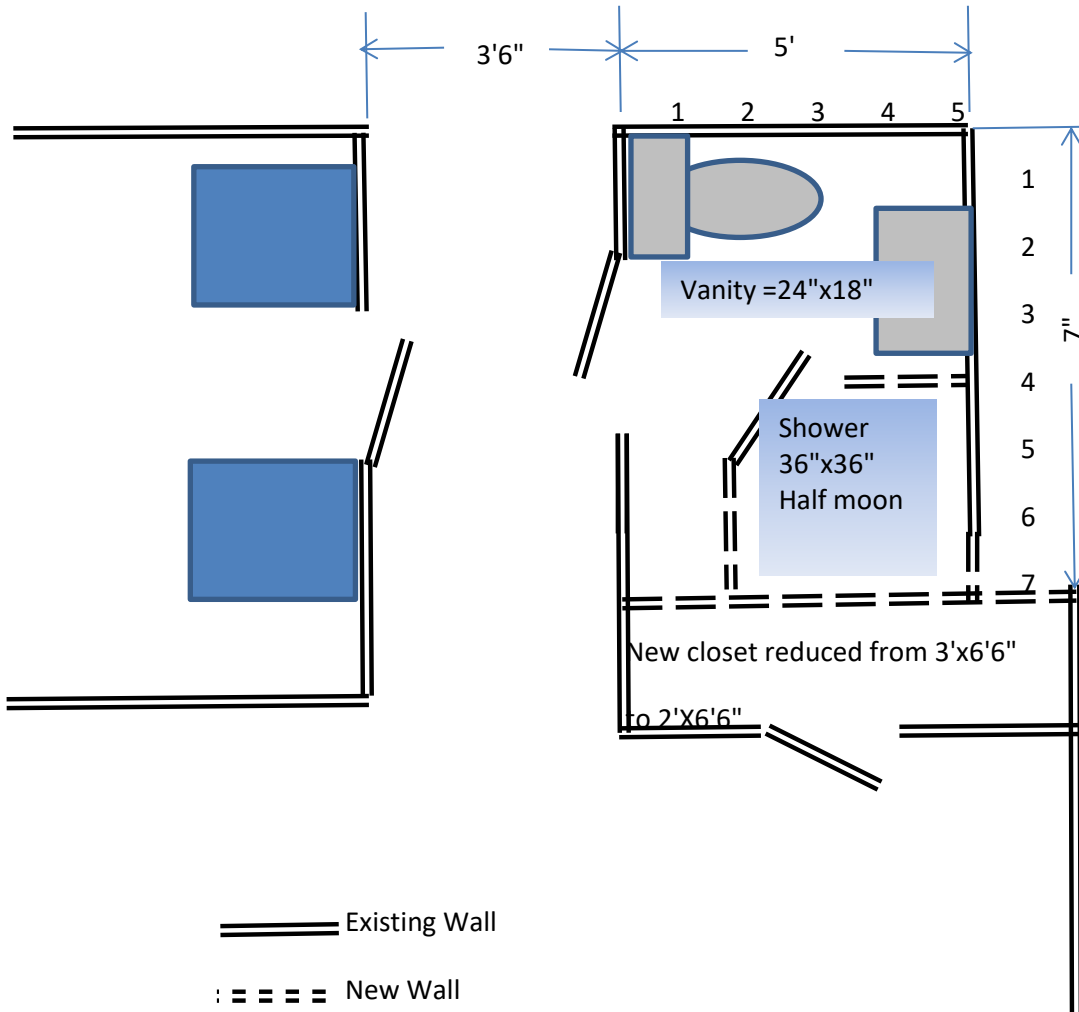

63 Clifton street , Third Floor Bath Room Proposed Plan

==== Existing Wall

- - - - - New Wall

Scale 1 cm = 1'

63 Clifton street ,Third Floor Bath Room Current Plan