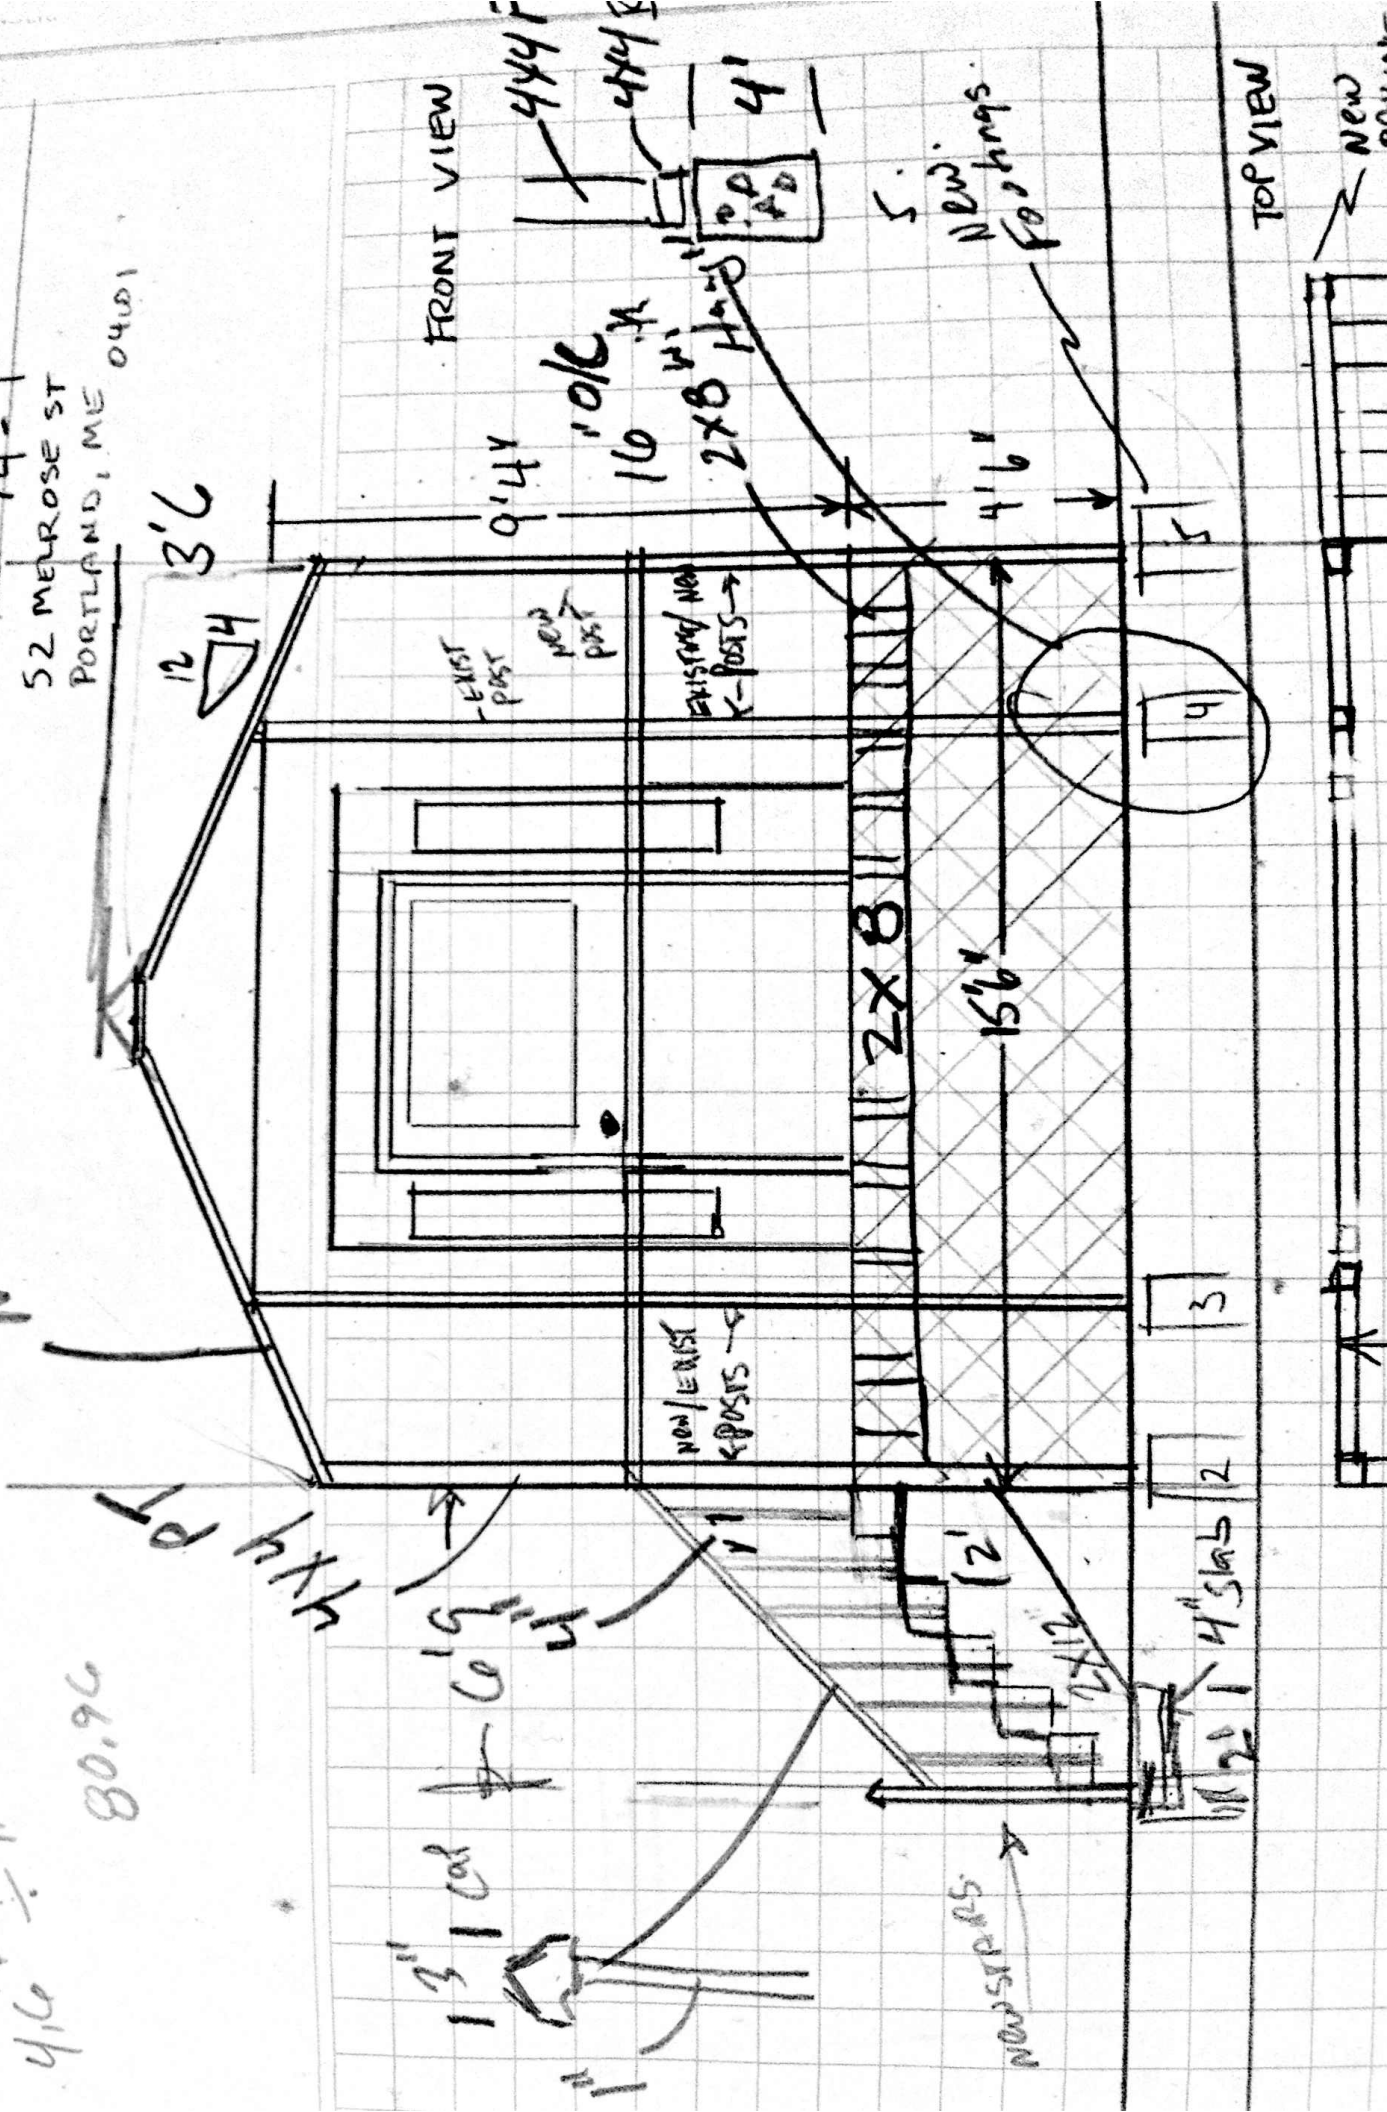

New Roof 2x8 Spc

A4 Proposed Porch Plan

SCALE 1/4" = 1'

52 MELROSE ST
PORTLAND, ME 04101

416 ST. 9.5" 9.5"
80.96

FRONT VIEW

TOP VIEW

NEW PAINT

EXIST POST
NEW POST

NEW/EXIST
POSTS

EXISTING NEW
X-POSTS

NEW SPACERS

New Porchings

4x4 PT

13" Col + 6" 4"

4" slabs 2 3

2x8 Spc 15'6"

9'4"

16'0" 2x8 Spc

4'6"

12'6"

4x4 F

4' 4x4 F