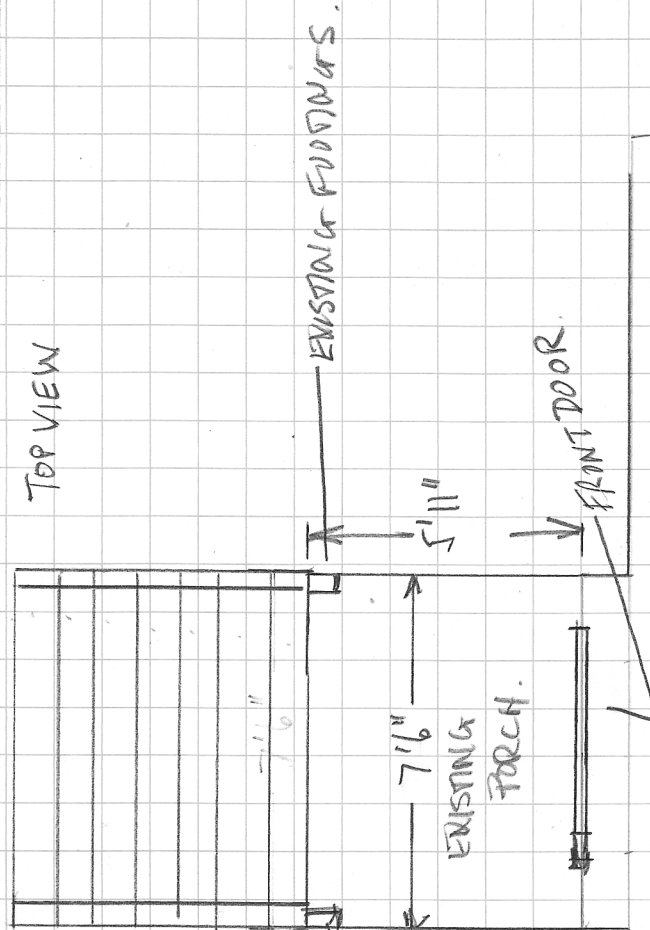

A3 EXISTING PORCH
 SCALE 1/4"=1'
 52 MELROSE ST
 PORTLAND, ME 04101

FRONT VIEW

EXISTING POST

TOP VIEW

EXISTING FOOTINGS

FRONT DOOR