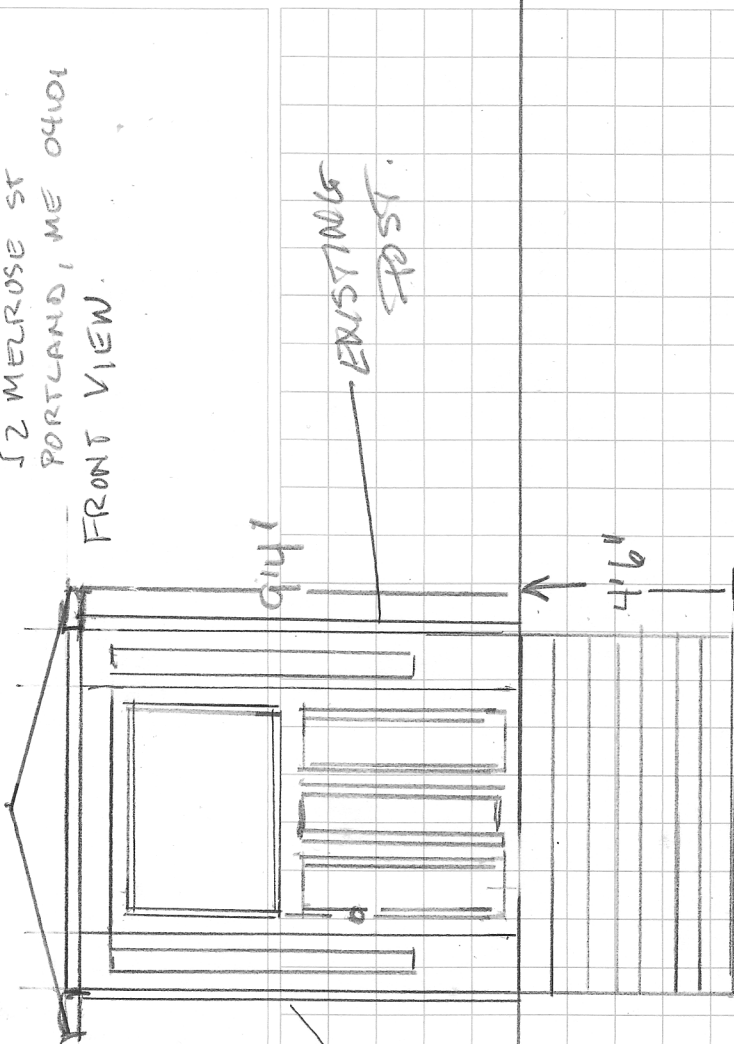

A3 EXISTING PORCH
 SCALE 1/4"=1'
 52 MELROSE ST
 PORTLAND, ME 04101

FRONT VIEW

EXISTING POST

TOP VIEW

EXISTING FOOTINGS

FRONT DOOR