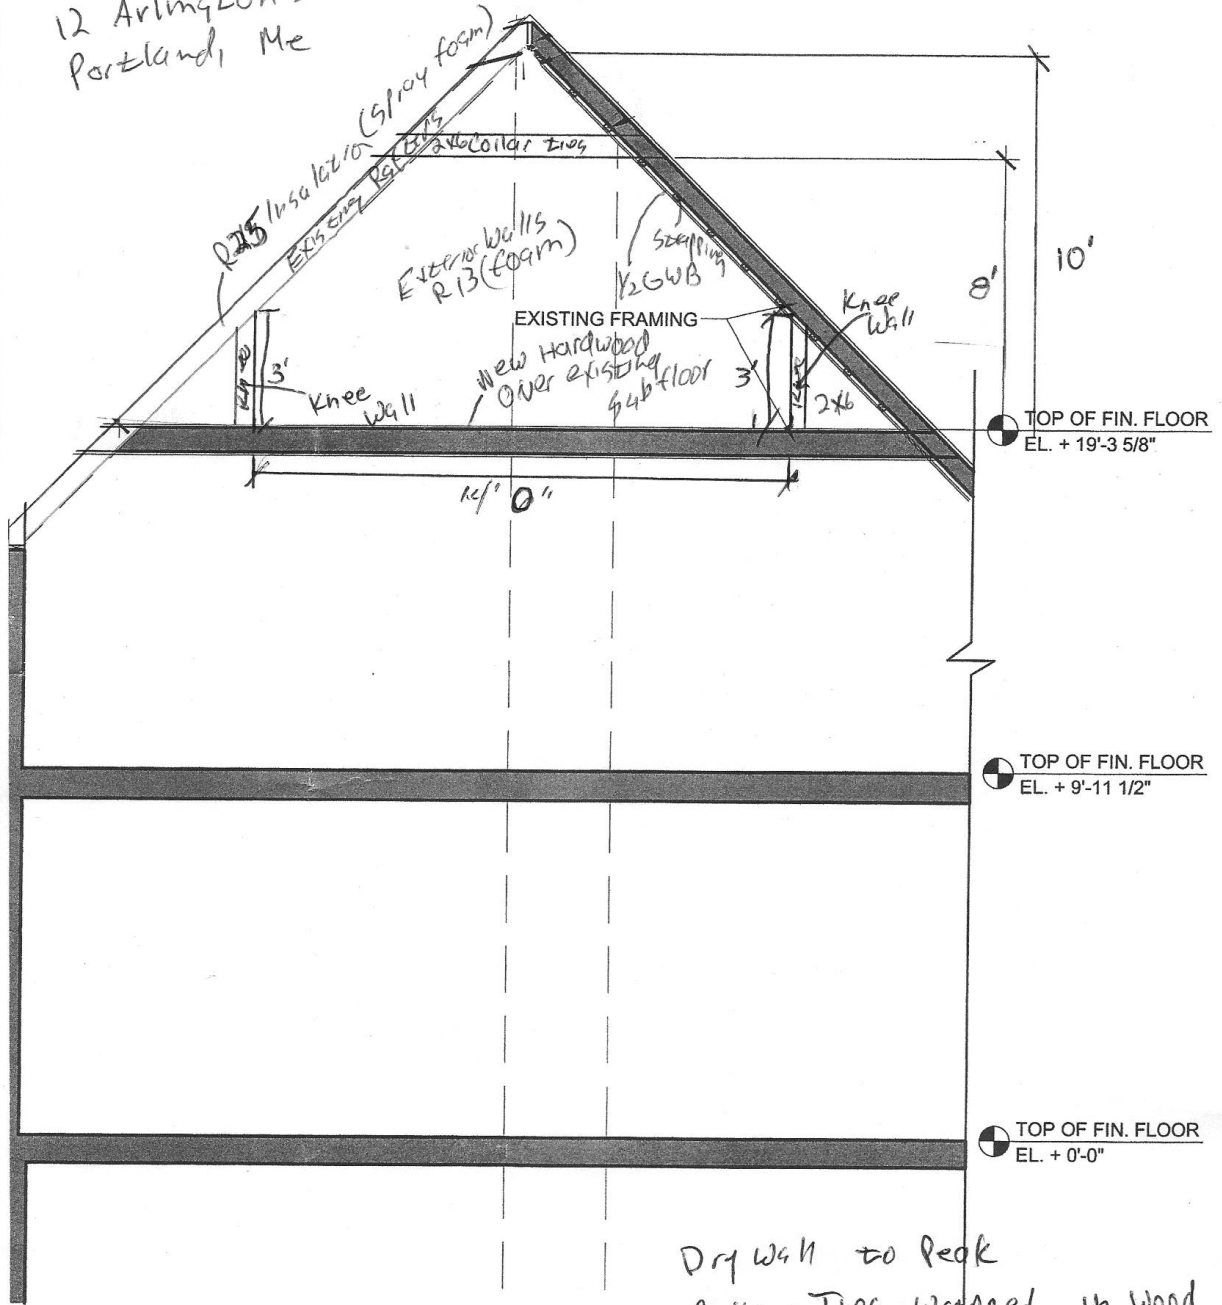

Dansky
 12 Arlington St
 Portland, Me

Dry wall to peak
 Collar Ties wrapped in wood

1 SECTION
 SCALE: 1/4" = 1'-0"