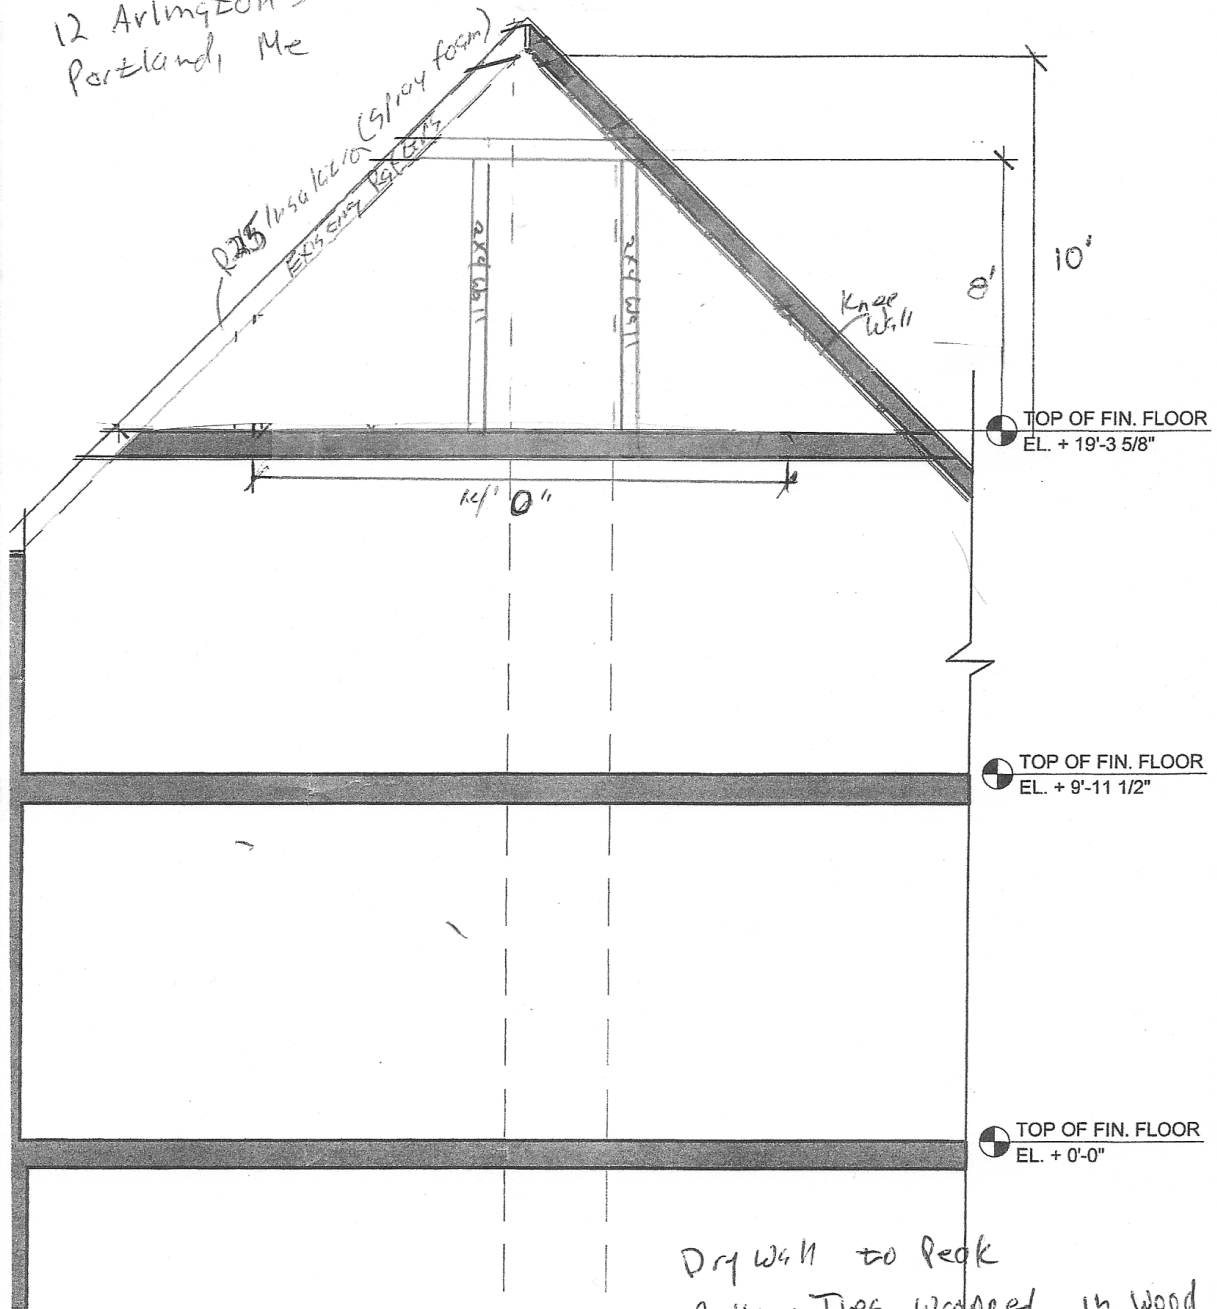

Dansky
12 Arlington St
Portland, Me

Dry Wall to Peak
Collar Ties wrapped in Wood

1 SECTION
SCALE: 1/4" = 1'-0"