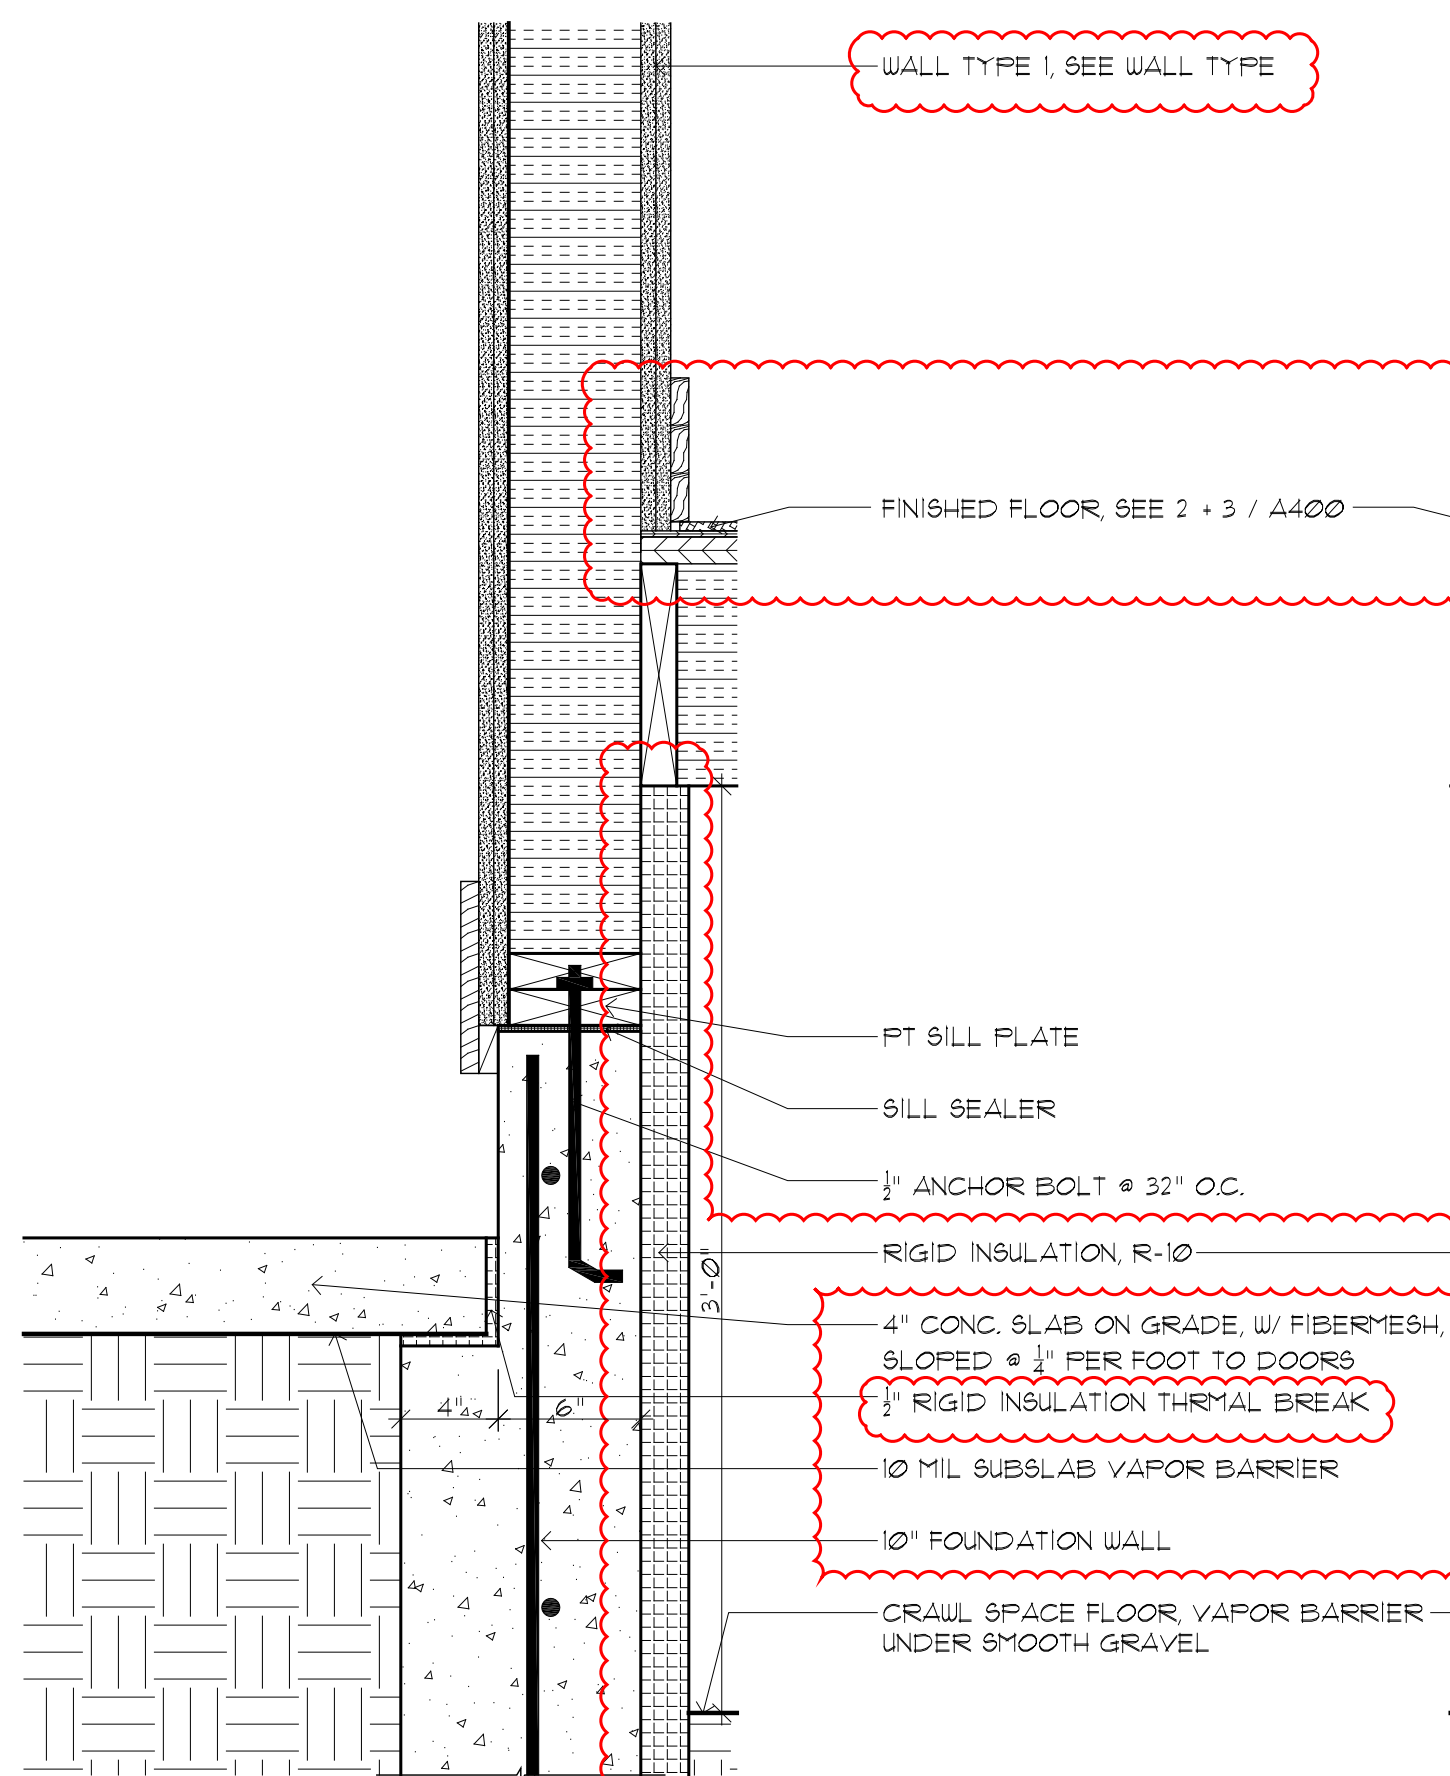

1 FOUNDATION DETAIL @ GARAGE DOOR
S104 SCALE: 1 1/2"=1'-0"

2 FOUNDATION DETAIL @ GARAGE WALLS
S104 SCALE: 1 1/2"=1'-0"

3 FOUNDATION DETAIL @ KITCHEN
S104 SCALE: 1 1/2"=1'-0"

4 STL BEAM TO LVL DETAIL
S104 SCALE: 1 1/2"=1'-0"

5 FOUNDATION DETAIL @ GARAGE TO MUDROOM
S104 SCALE: 1 1/2"=1'-0"

6 FOUNDATION DETAIL @ MUDROOM
S104 SCALE: 1 1/2"=1'-0"

7 FOUNDATION DETAIL @ KITCHEN TO MUDROOM
S104 SCALE: 1 1/2"=1'-0"

8 FOOTING DETAIL @ PORCH
S104 SCALE: 1 1/2"=1'-0"