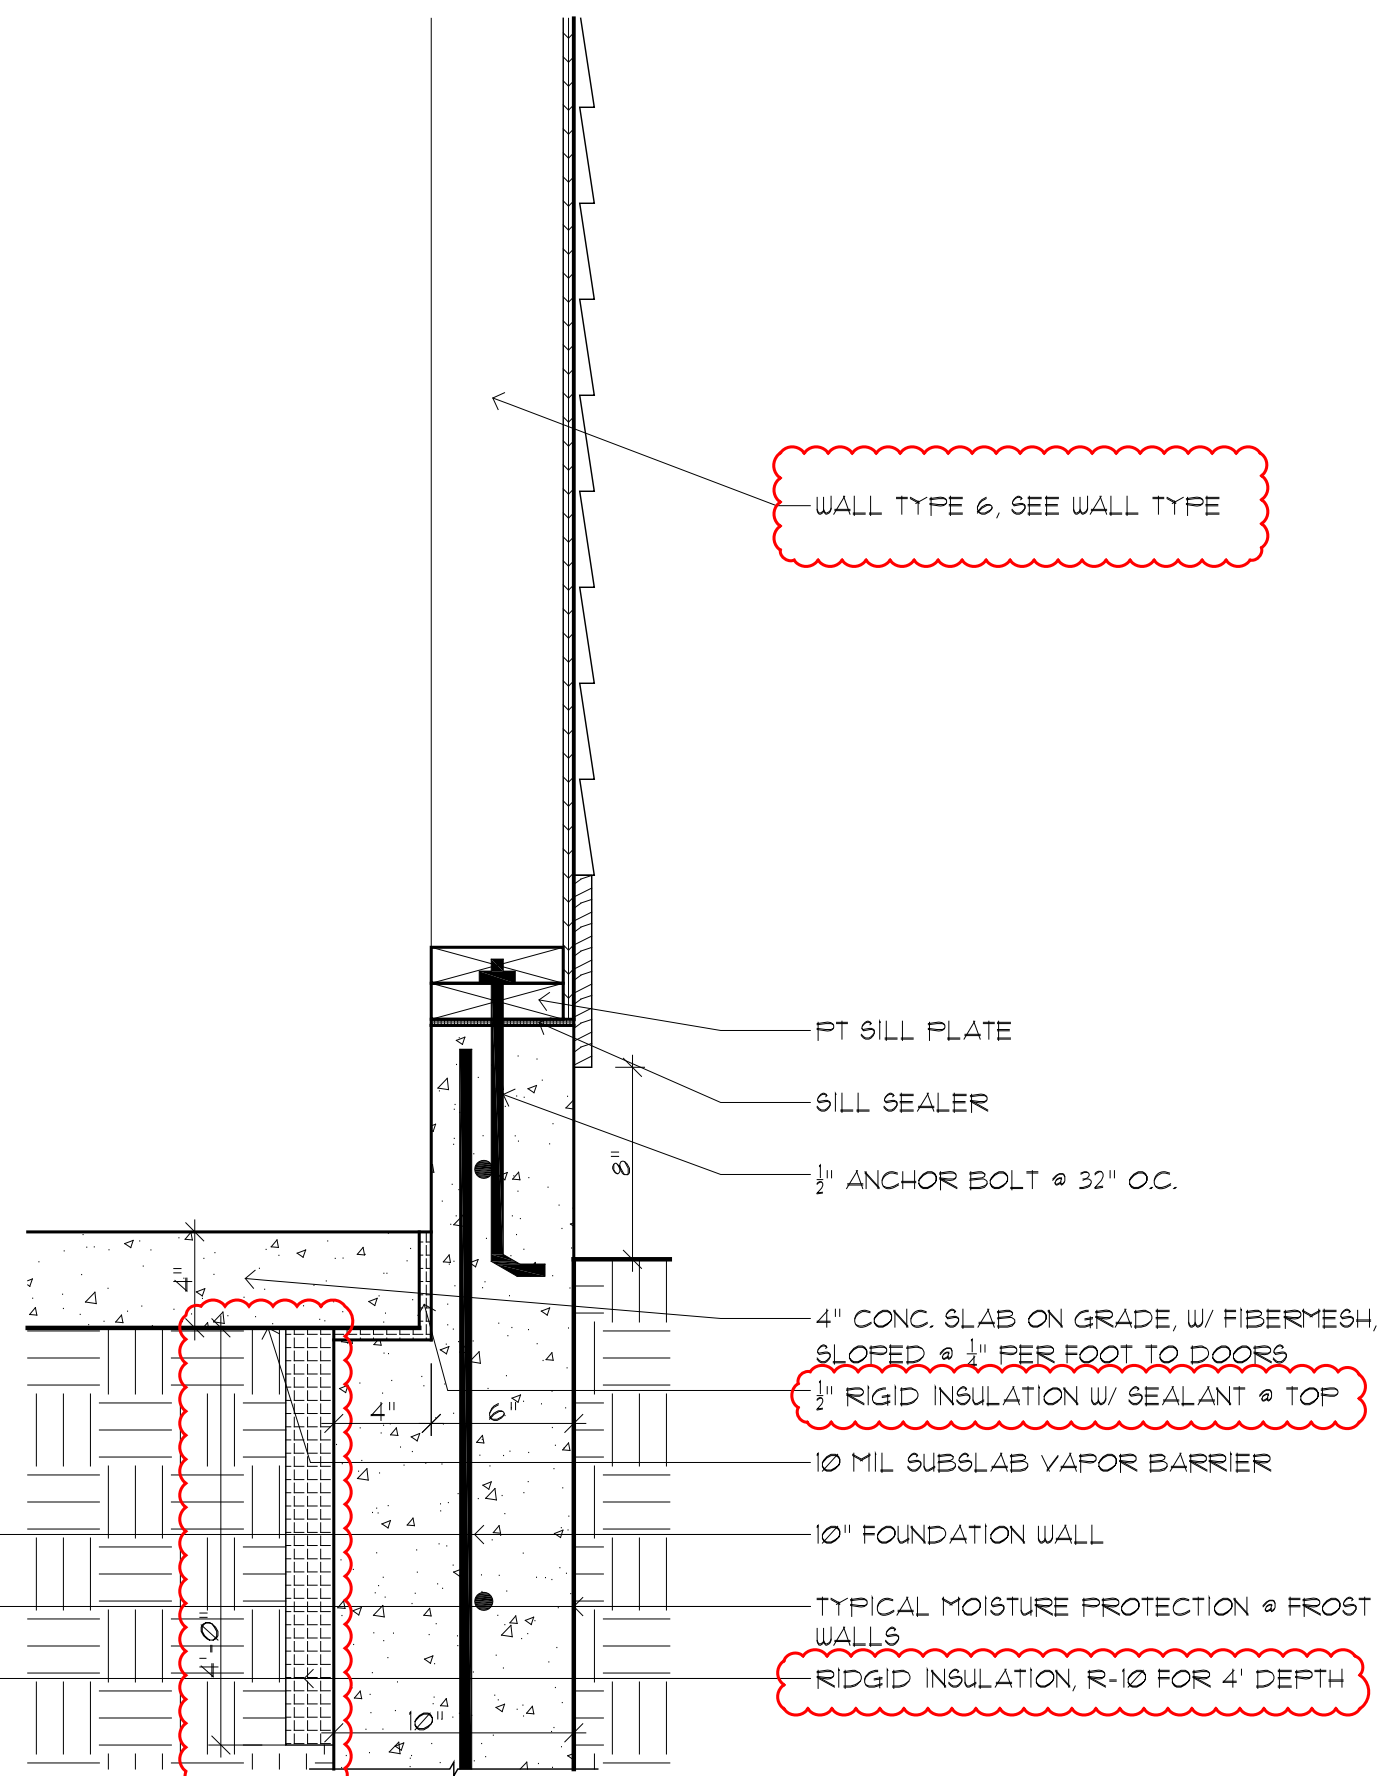

1 FOUNDATION DETAIL @ GARAGE DOOR
S104 SCALE: 1 1/2"=1'-0"

2 FOUNDATION DETAIL @ GARAGE WALLS
S104 SCALE: 1 1/2"=1'-0"

3 FOUNDATION DETAIL @ KITCHEN
S104 SCALE: 1 1/2"=1'-0"

4 STL BEAM TO LVL DETAIL
S104 SCALE: 1 1/2"=1'-0"

5 FOUNDATION DETAIL @ GARAGE TO MUDROOM
S104 SCALE: 1 1/2"=1'-0"

6 FOUNDATION DETAIL @ MUDROOM
S104 SCALE: 1 1/2"=1'-0"

7 FOUNDATION DETAIL @ KITCHEN TO MUDROOM
S104 SCALE: 1 1/2"=1'-0"

8 FOOTING DETAIL @ PORCH
S104 SCALE: 1 1/2"=1'-0"