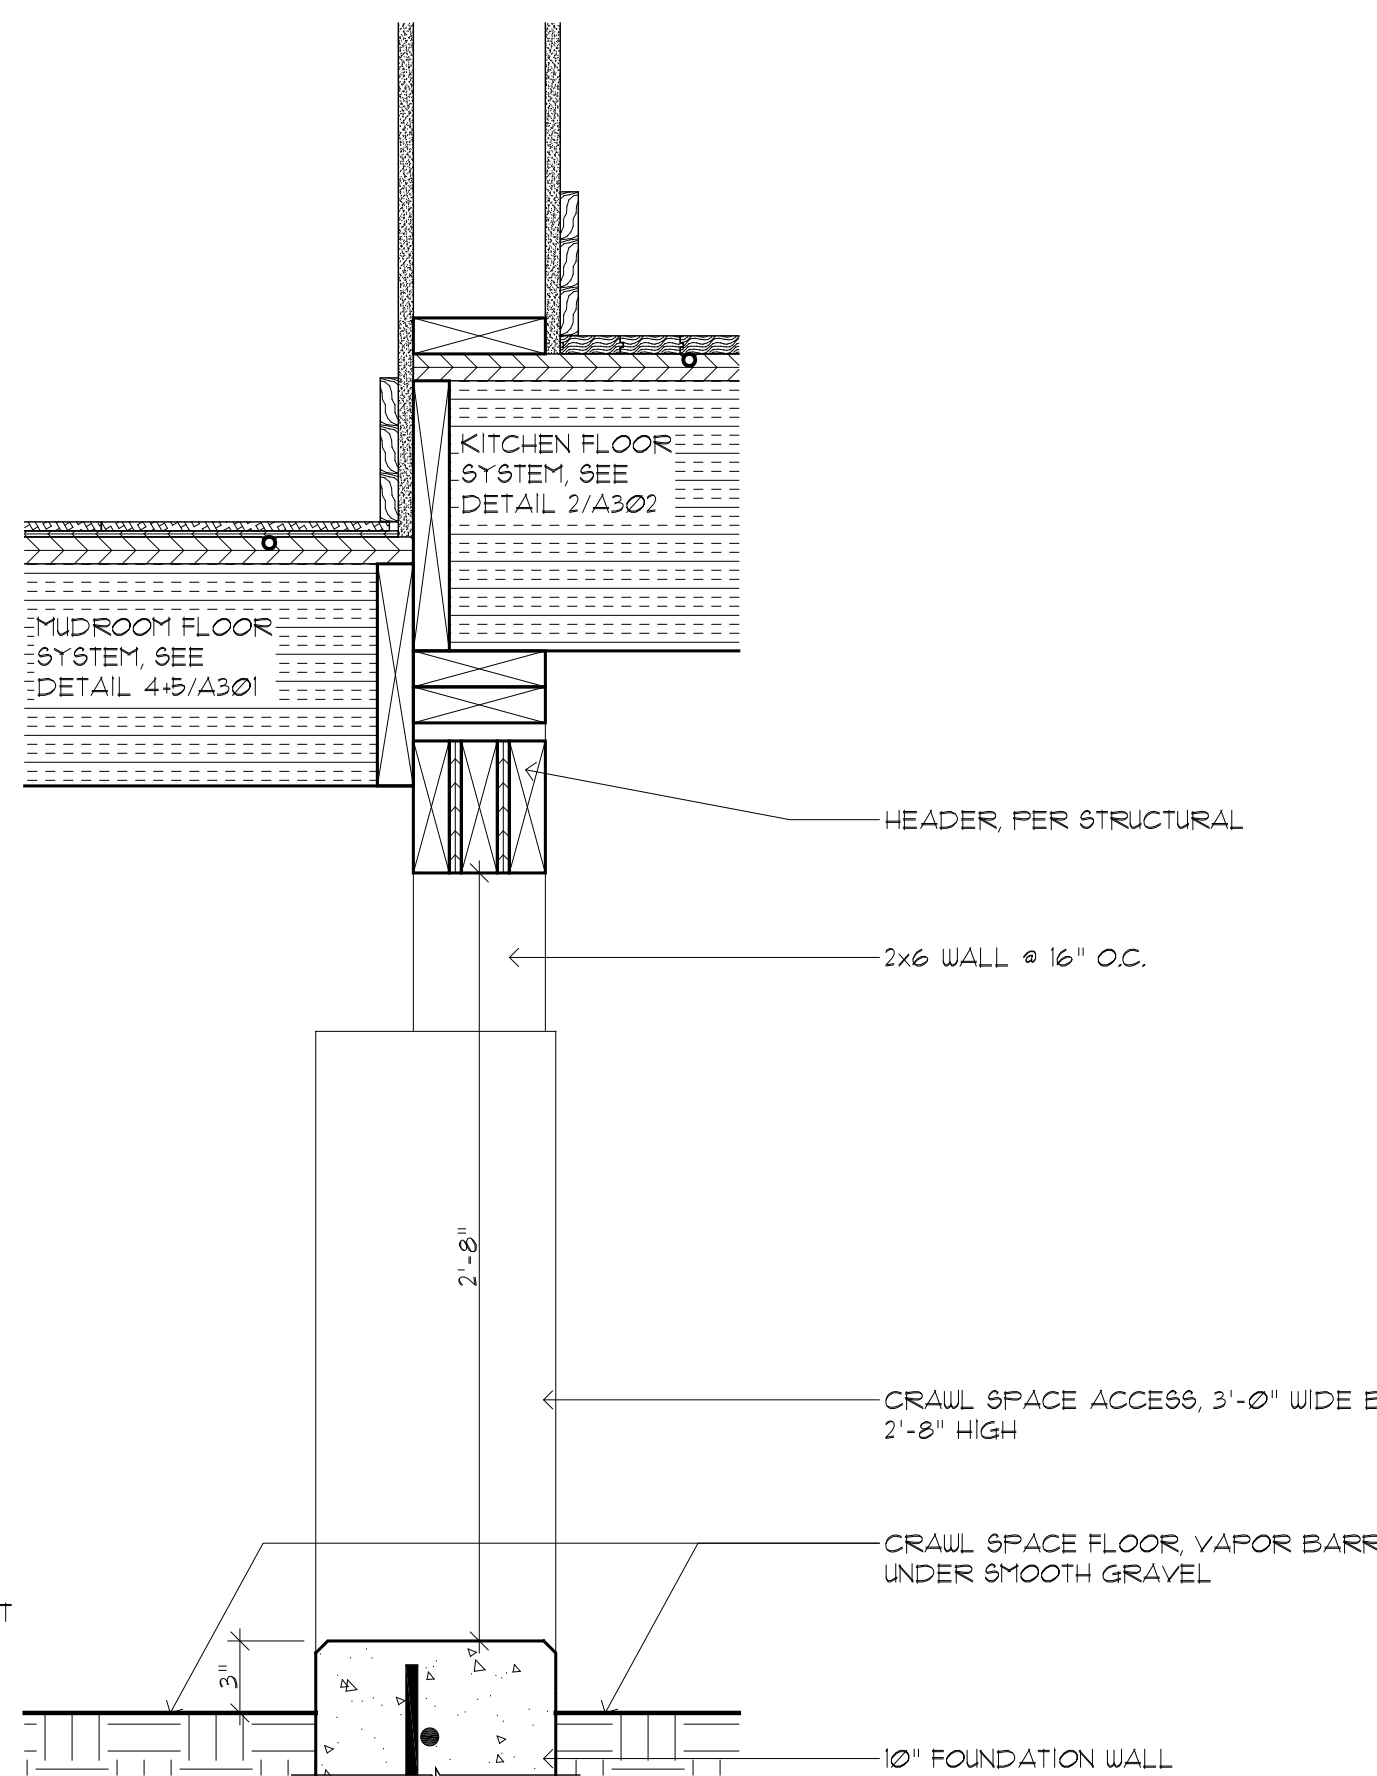

1 FOUNDATION DETAIL @ GARAGE DOOR
S104 SCALE: 1 1/2"=1'-0"

2 FOUNDATION DETAIL @ GARAGE WALLS
S104 SCALE: 1 1/2"=1'-0"

3 FOUNDATION DETAIL @ KITCHEN
S104 SCALE: 1 1/2"=1'-0"

4 STL BEAM TO LVL DETAIL
S104 SCALE: 1 1/2"=1'-0"

5 FOUNDATION DETAIL @ GARAGE TO MUDROOM
S104 SCALE: 1 1/2"=1'-0"

6 FOUNDATION DETAIL @ MUDROOM
S104 SCALE: 1 1/2"=1'-0"

7 FOUNDATION DETAIL @ KITCHEN TO MUDROOM
S104 SCALE: 1 1/2"=1'-0"

8 FOOTING DETAIL @ PORCH
S104 SCALE: 1 1/2"=1'-0"