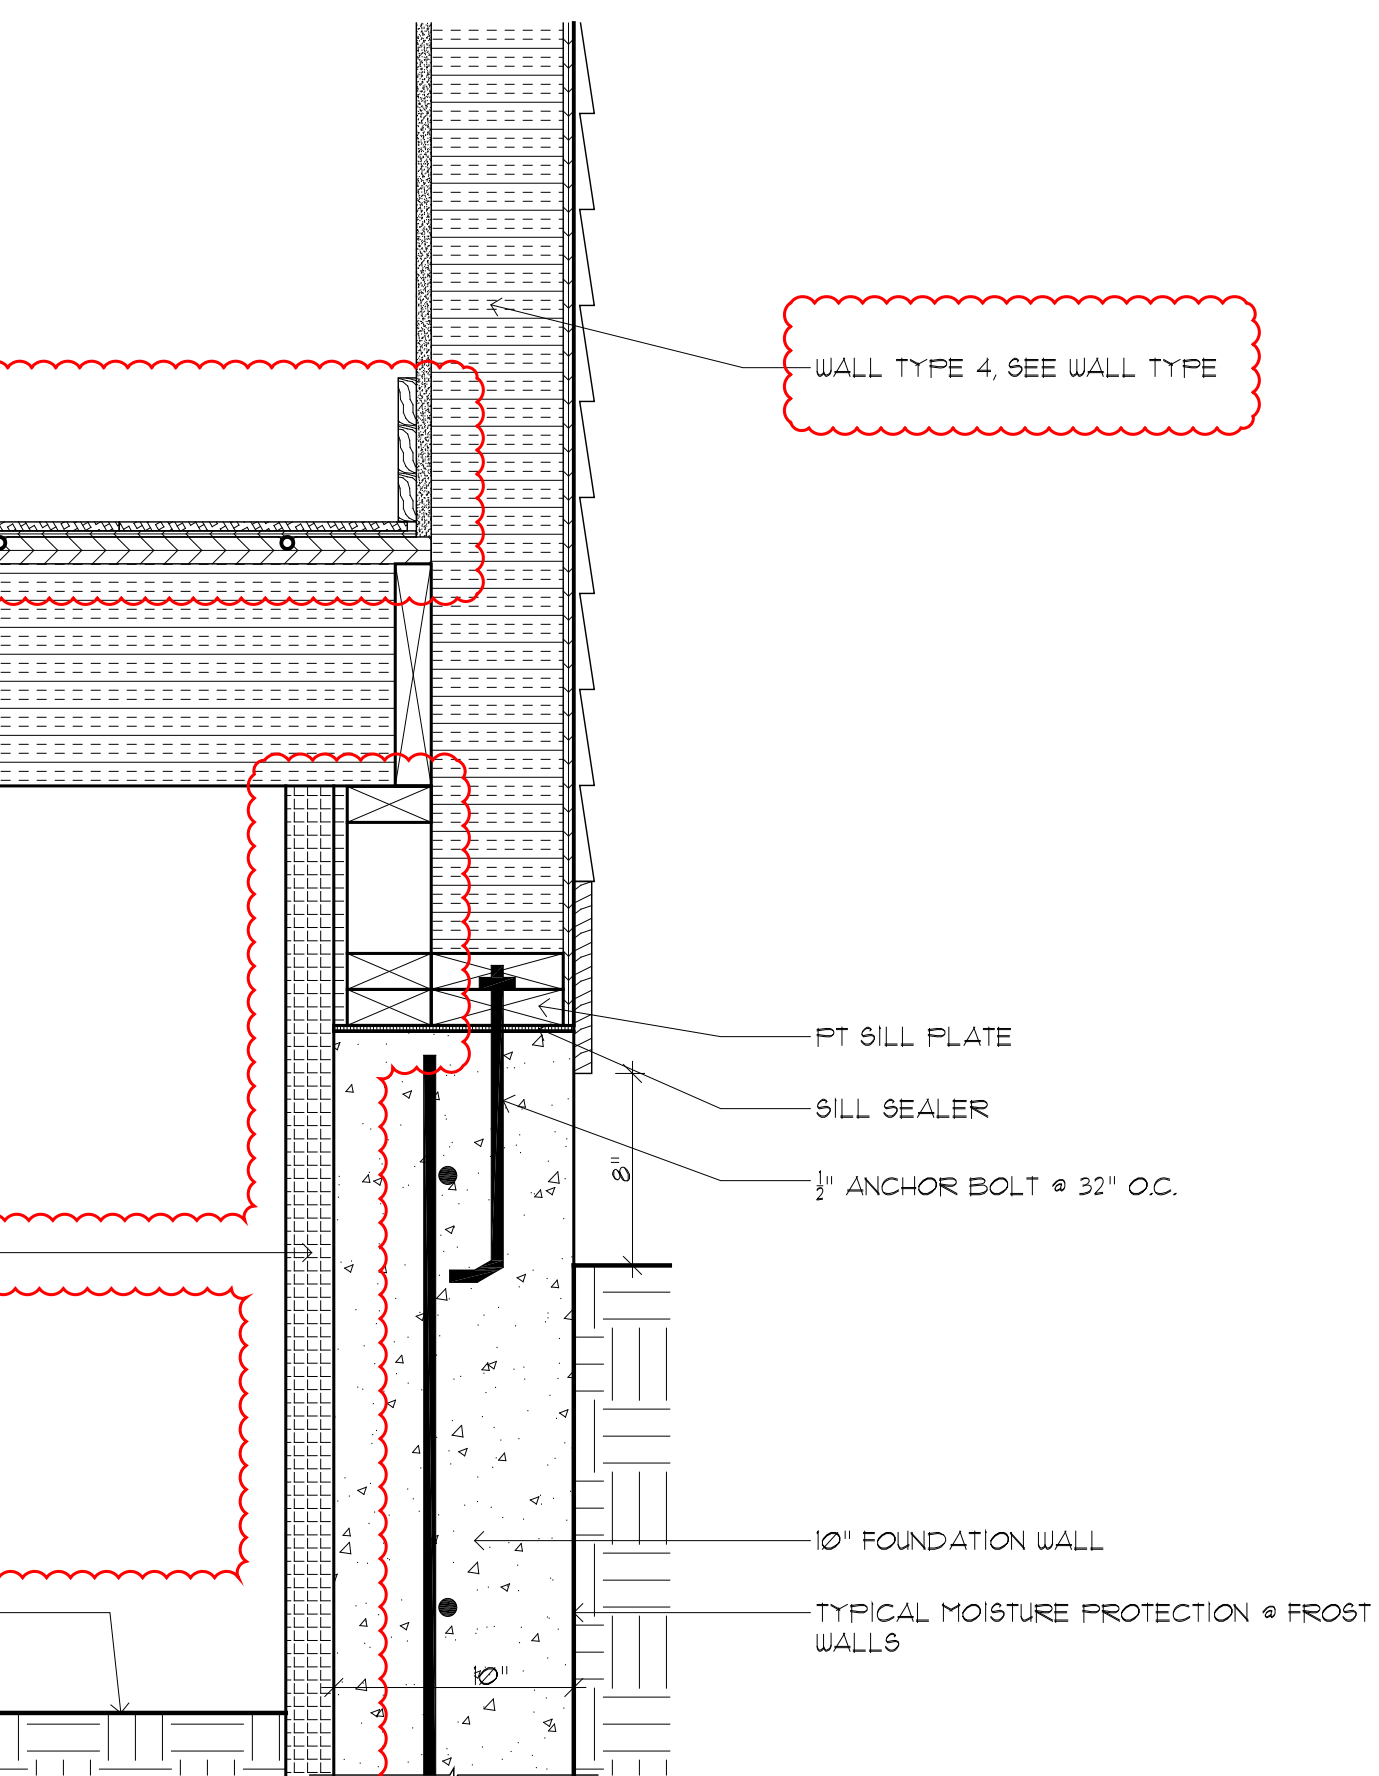

1 FOUNDATION DETAIL @ GARAGE DOOR
S104 SCALE: 1 1/2"=1'-0"

2 FOUNDATION DETAIL @ GARAGE WALLS
S104 SCALE: 1 1/2"=1'-0"

3 FOUNDATION DETAIL @ KITCHEN
S104 SCALE: 1 1/2"=1'-0"

4 STL BEAM TO LVL DETAIL
S104 SCALE: 1 1/2"=1'-0"

5 FOUNDATION DETAIL @ GARAGE TO MUDROOM
S104 SCALE: 1 1/2"=1'-0"

6 FOUNDATION DETAIL @ MUDROOM
S104 SCALE: 1 1/2"=1'-0"

7 FOUNDATION DETAIL @ KITCHEN TO MUDROOM
S104 SCALE: 1 1/2"=1'-0"

8 FOOTING DETAIL @ PORCH
S104 SCALE: 1 1/2"=1'-0"