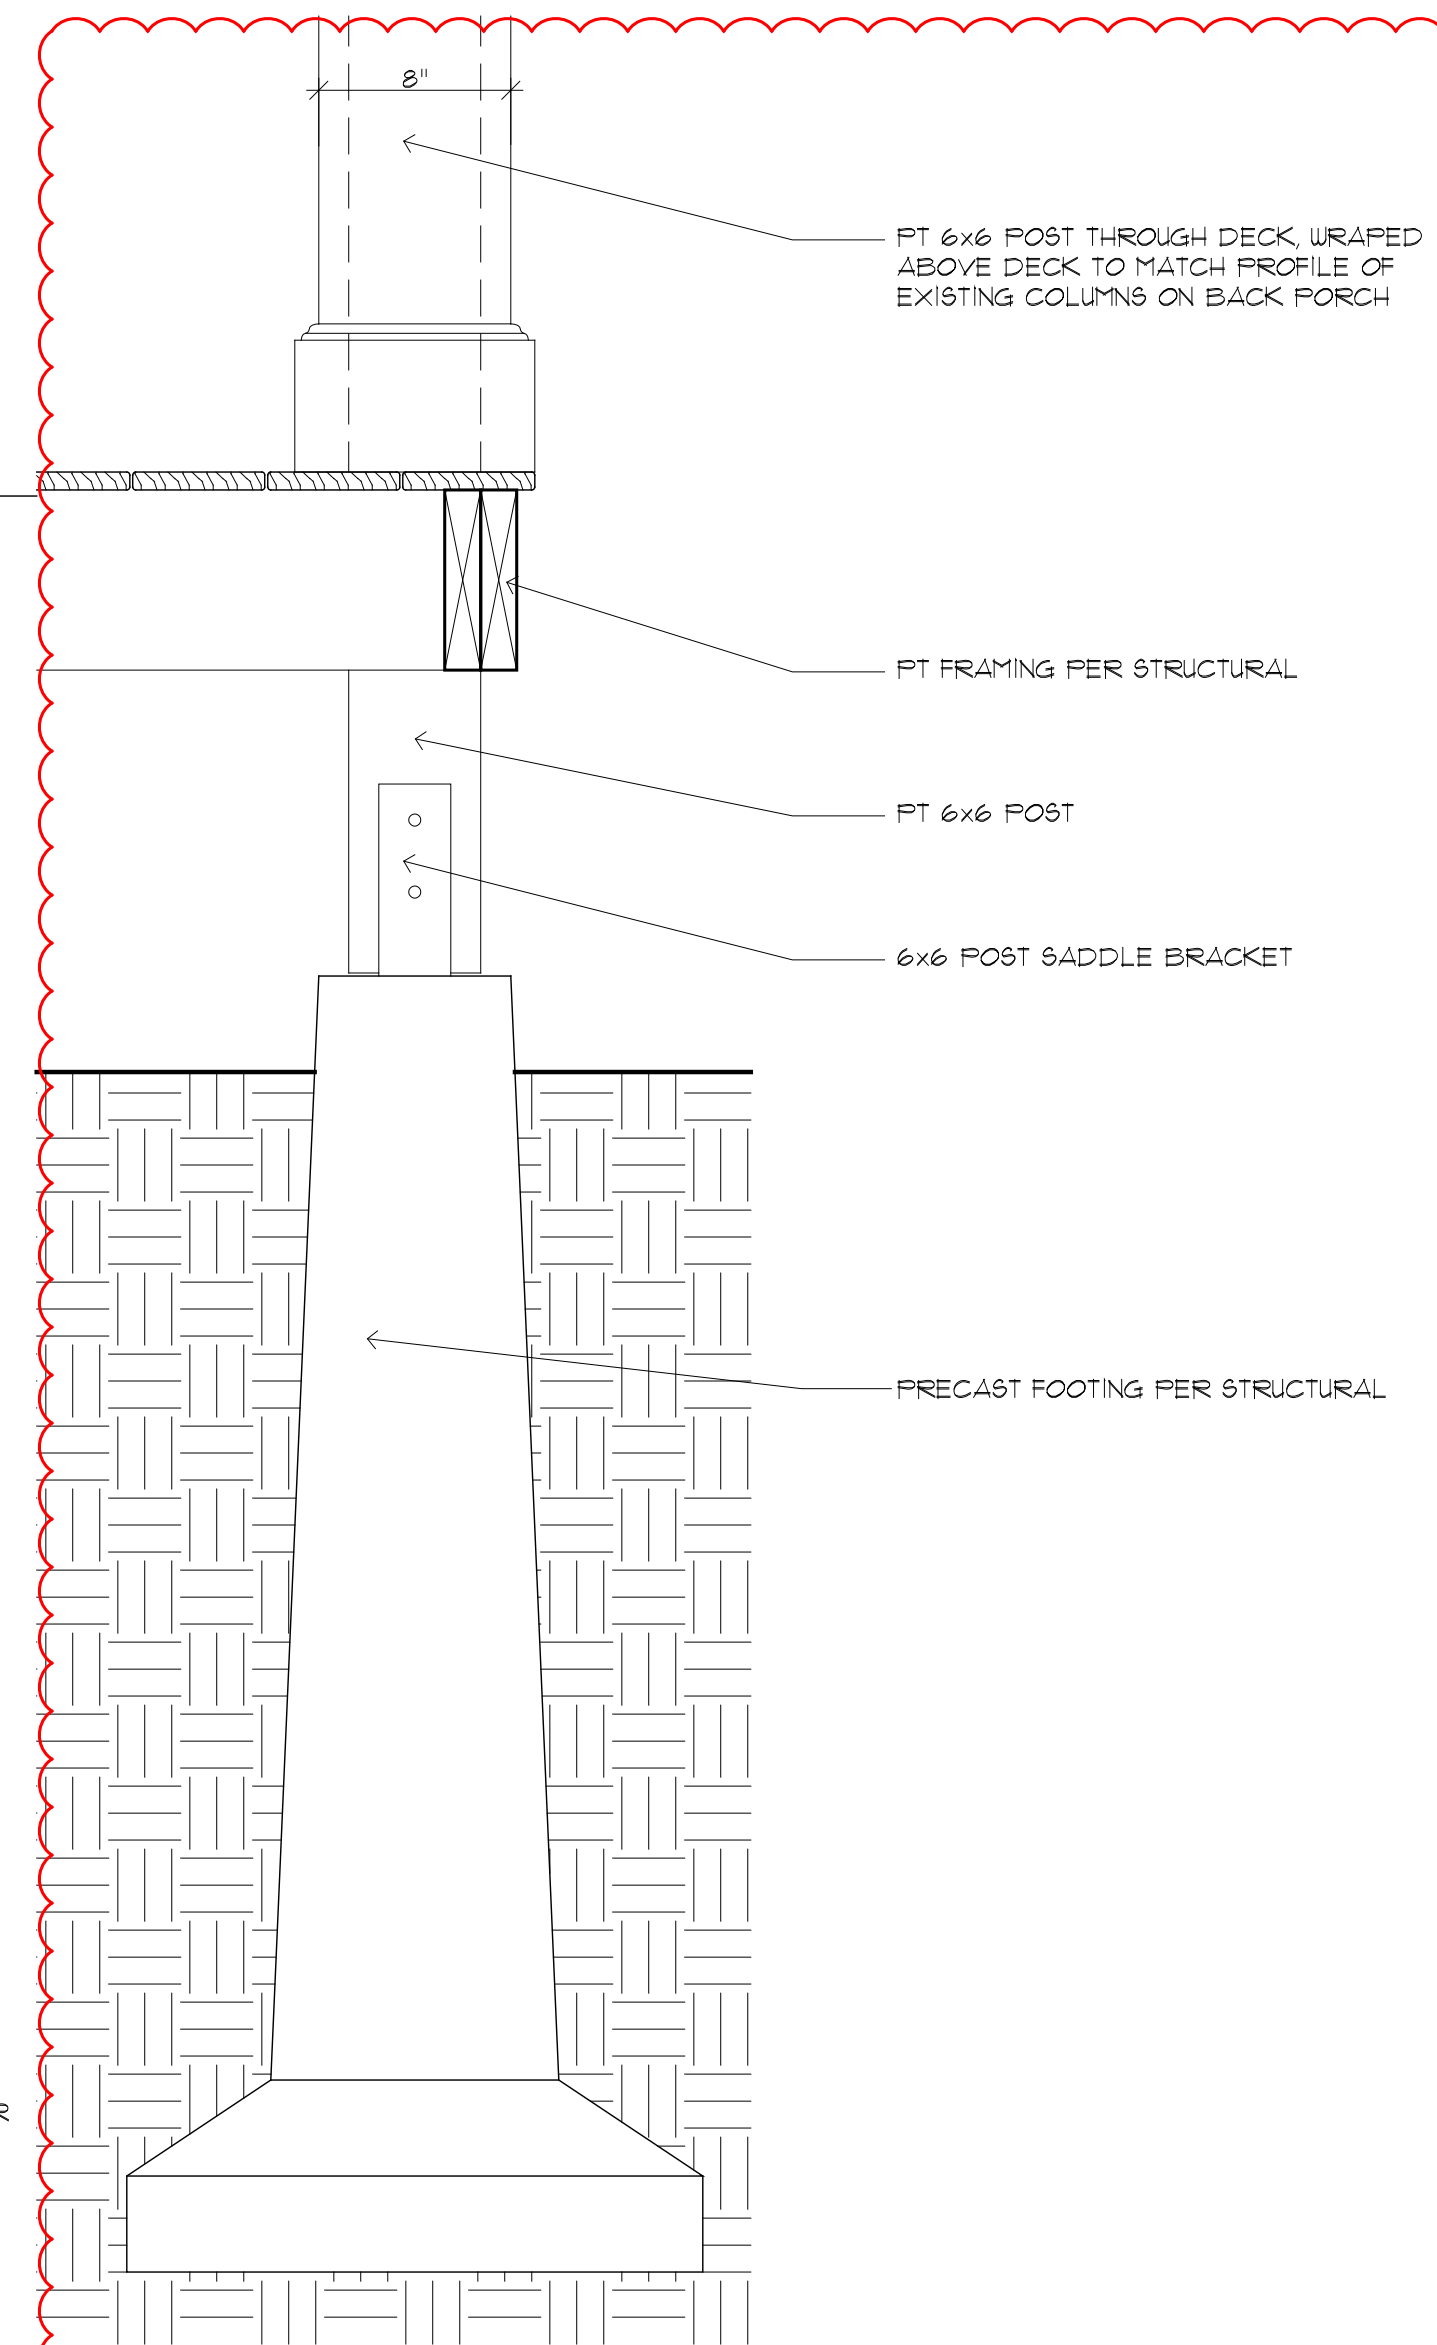

1 FOUNDATION DETAIL @ GARAGE DOOR
S104 SCALE: 1 1/2"=1'-0"

2 FOUNDATION DETAIL @ GARAGE WALLS
S104 SCALE: 1 1/2"=1'-0"

3 FOUNDATION DETAIL @ KITCHEN
S104 SCALE: 1 1/2"=1'-0"

4 STL BEAM TO LVL DETAIL
S104 SCALE: 1 1/2"=1'-0"

5 FOUNDATION DETAIL @ GARAGE TO MUDROOM
S104 SCALE: 1 1/2"=1'-0"

6 FOUNDATION DETAIL @ MUDROOM
S104 SCALE: 1 1/2"=1'-0"

7 FOUNDATION DETAIL @ KITCHEN TO MUDROOM
S104 SCALE: 1 1/2"=1'-0"

8 FOOTING DETAIL @ PORCH
S104 SCALE: 1 1/2"=1'-0"