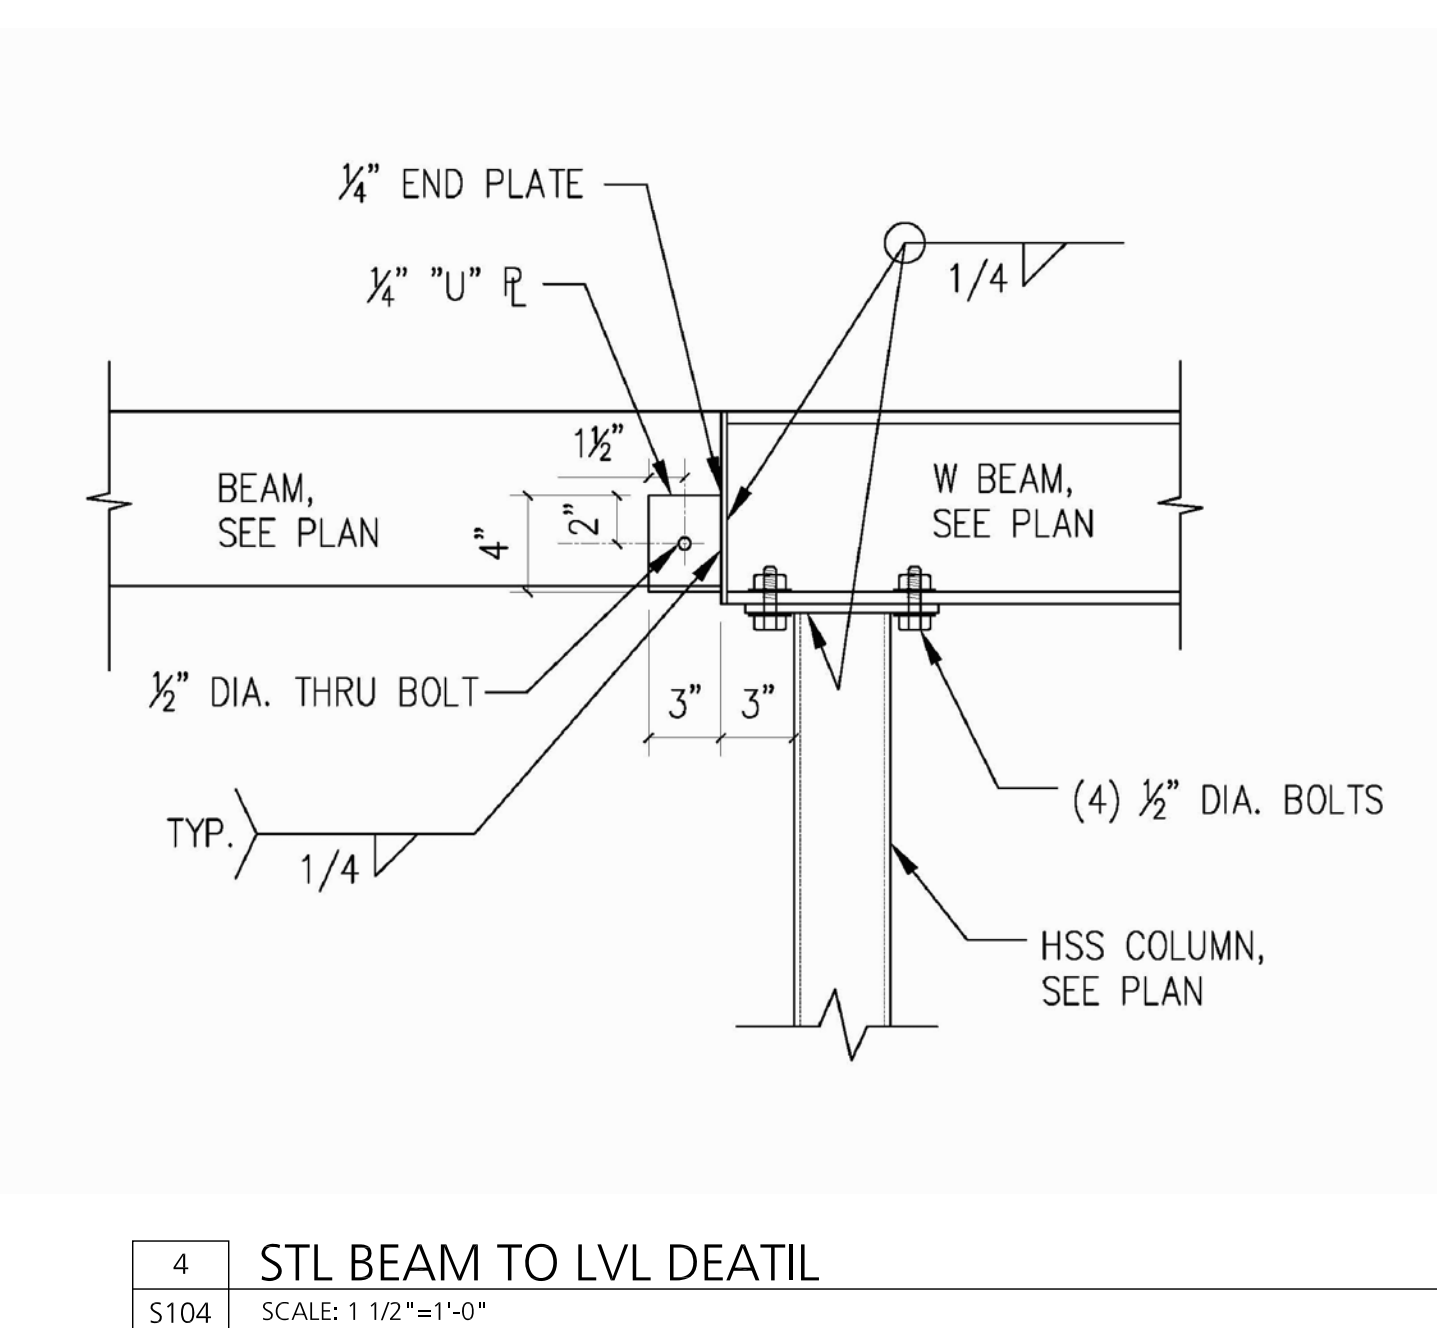

1 FOUNDATION DETAIL @ GARAGE DOOR
S104 SCALE: 1 1/2"=1'-0"

2 FOUNDATION DETAIL @ GARAGE WALLS
S104 SCALE: 1 1/2"=1'-0"

3 FOUNDATION DETAIL @ KITCHEN
S104 SCALE: 1 1/2"=1'-0"

4 STL BEAM TO LVL DETAIL
S104 SCALE: 1 1/2"=1'-0"

5 FOUNDATION DETAIL @ GARAGE TO MUDROOM
S104 SCALE: 1 1/2"=1'-0"

6 FOUNDATION DETAIL @ MUDROOM
S104 SCALE: 1 1/2"=1'-0"

7 FOUNDATION DETAIL @ KITCHEN TO MUDROOM
S104 SCALE: 1 1/2"=1'-0"

8 FOOTING DETAIL @ PORCH
S104 SCALE: 1 1/2"=1'-0"