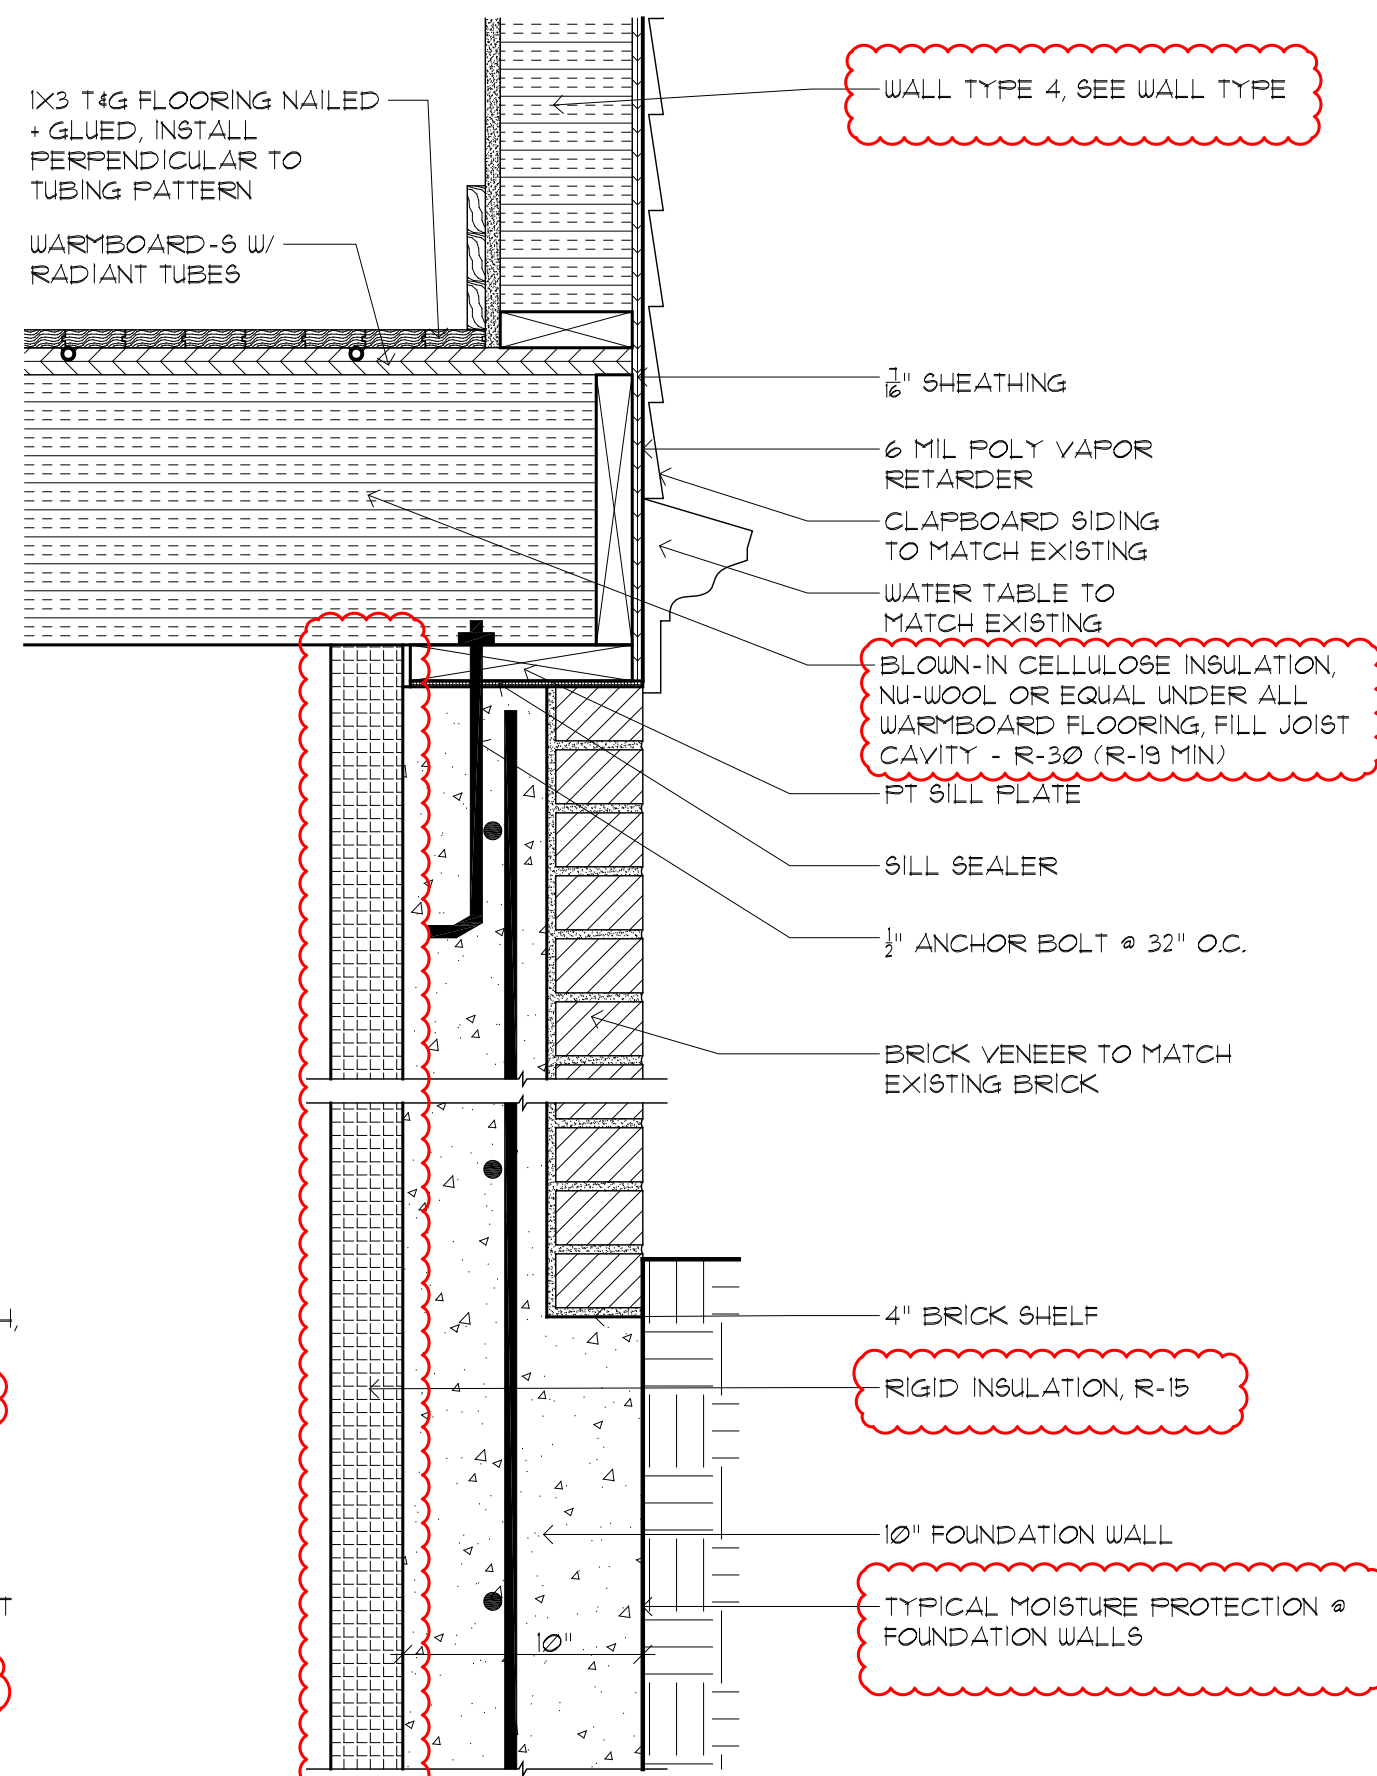

1 FOUNDATION DETAIL @ GARAGE DOOR
S104 SCALE: 1 1/2"=1'-0"

2 FOUNDATION DETAIL @ GARAGE WALLS
S104 SCALE: 1 1/2"=1'-0"

3 FOUNDATION DETAIL @ KITCHEN
S104 SCALE: 1 1/2"=1'-0"

4 STL BEAM TO LVL DETAIL
S104 SCALE: 1 1/2"=1'-0"

5 FOUNDATION DETAIL @ GARAGE TO MUDROOM
S104 SCALE: 1 1/2"=1'-0"

6 FOUNDATION DETAIL @ MUDROOM
S104 SCALE: 1 1/2"=1'-0"

7 FOUNDATION DETAIL @ KITCHEN TO MUDROOM
S104 SCALE: 1 1/2"=1'-0"

8 FOOTING DETAIL @ PORCH
S104 SCALE: 1 1/2"=1'-0"