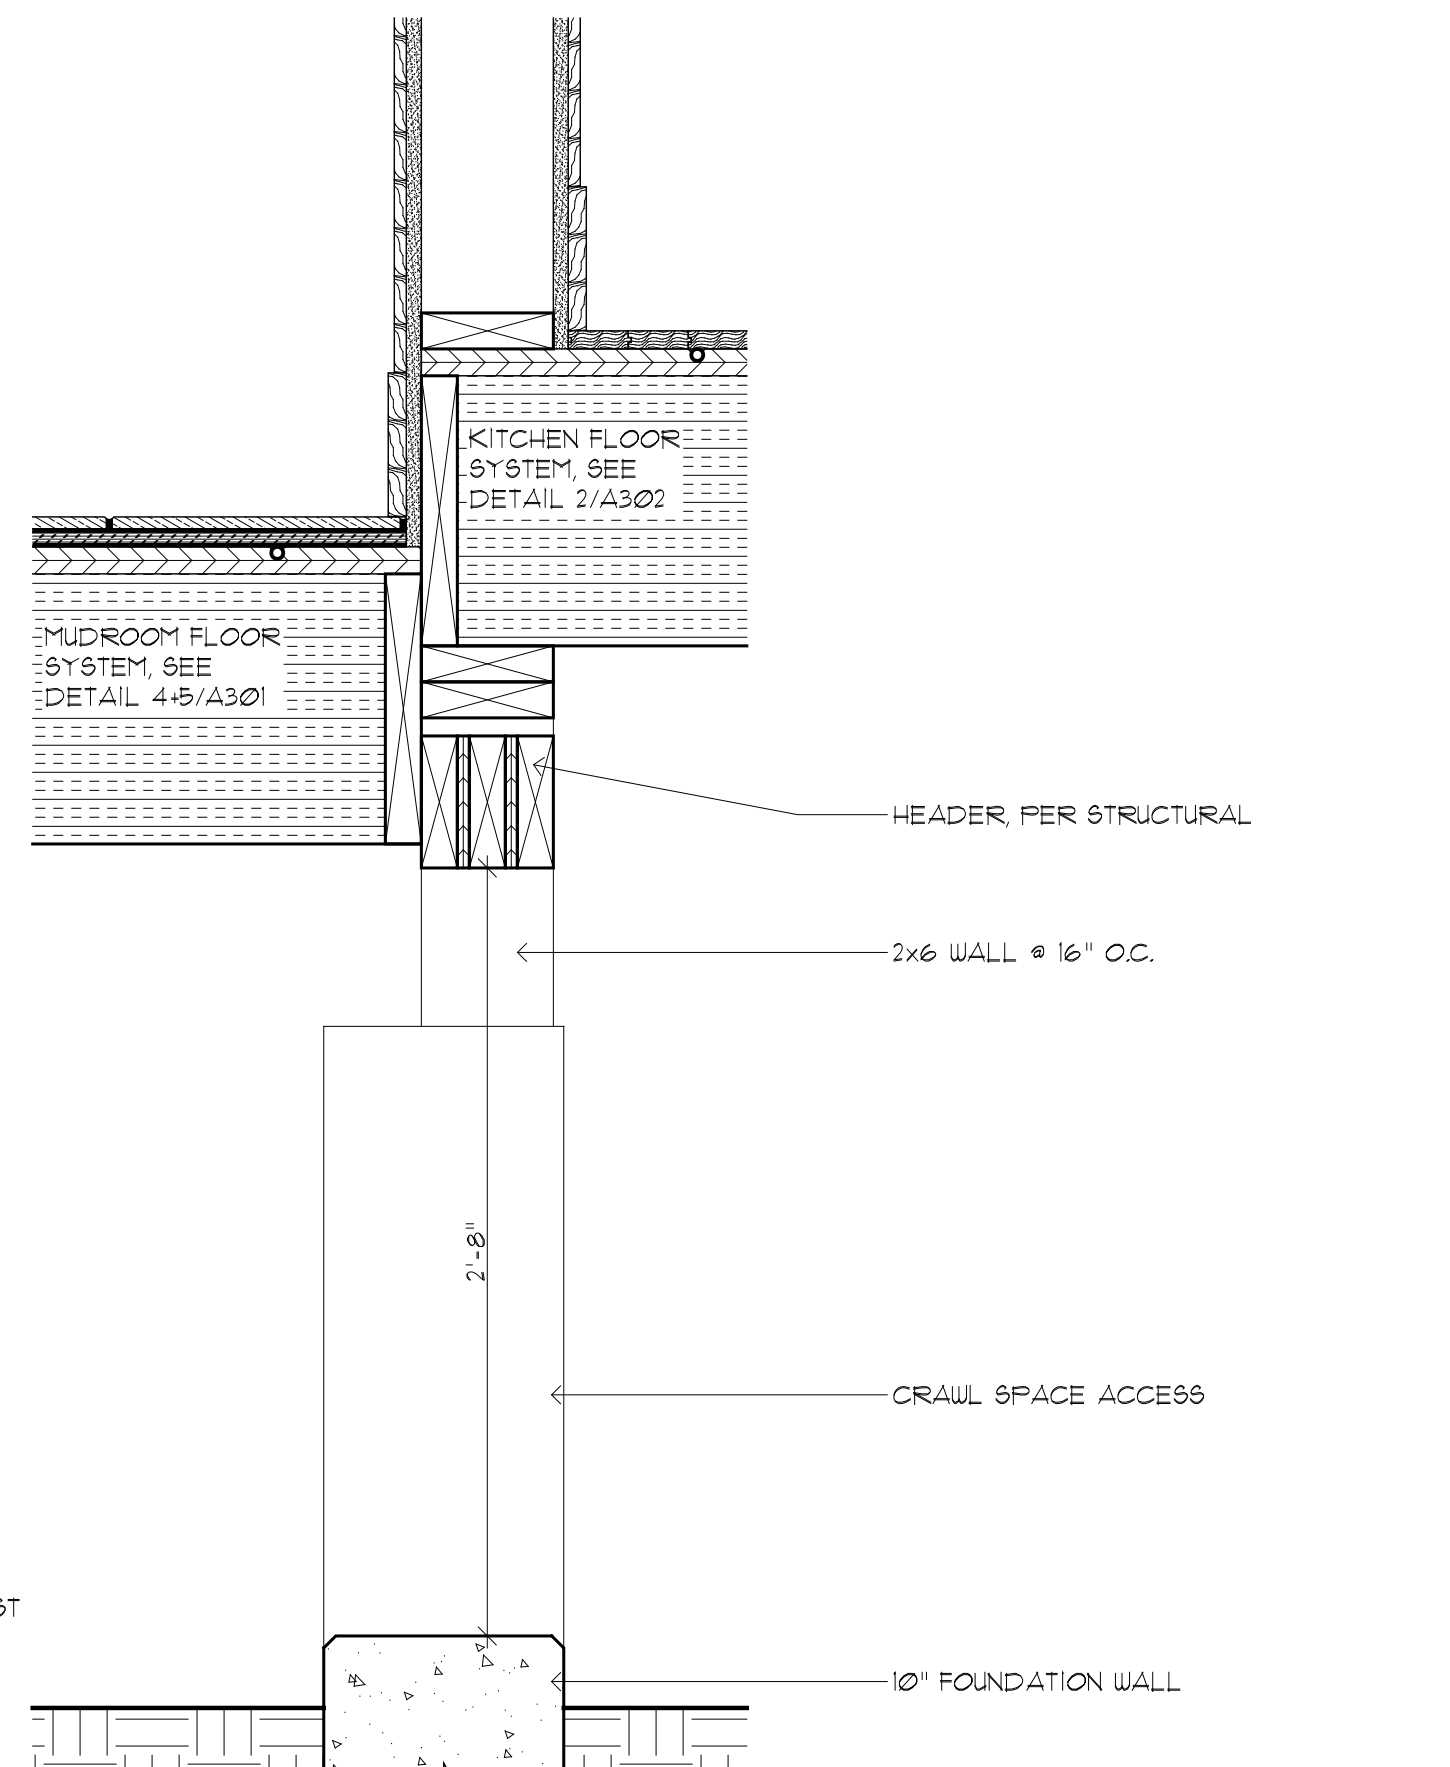

1 FOUNDATION DETAIL @ GARAGE DOOR
S104 SCALE: 1 1/2"=1'-0"

2 FOUNDATION DETAIL @ GARAGE WALLS
S104 SCALE: 1 1/2"=1'-0"

3 FOUNDATION DETAIL @ KITCHEN
S104 SCALE: 1 1/2"=1'-0"

5 FOUNDATION DETAIL @ GARAGE TO MUDROOM
S104 SCALE: 1 1/2"=1'-0"

6 FOUNDATION DETAIL @ MUDROOM
S104 SCALE: 1 1/2"=1'-0"

7 FOUNDATION DETAIL @ KITCHEN TO MUDROOM
S104 SCALE: 1 1/2"=1'-0"