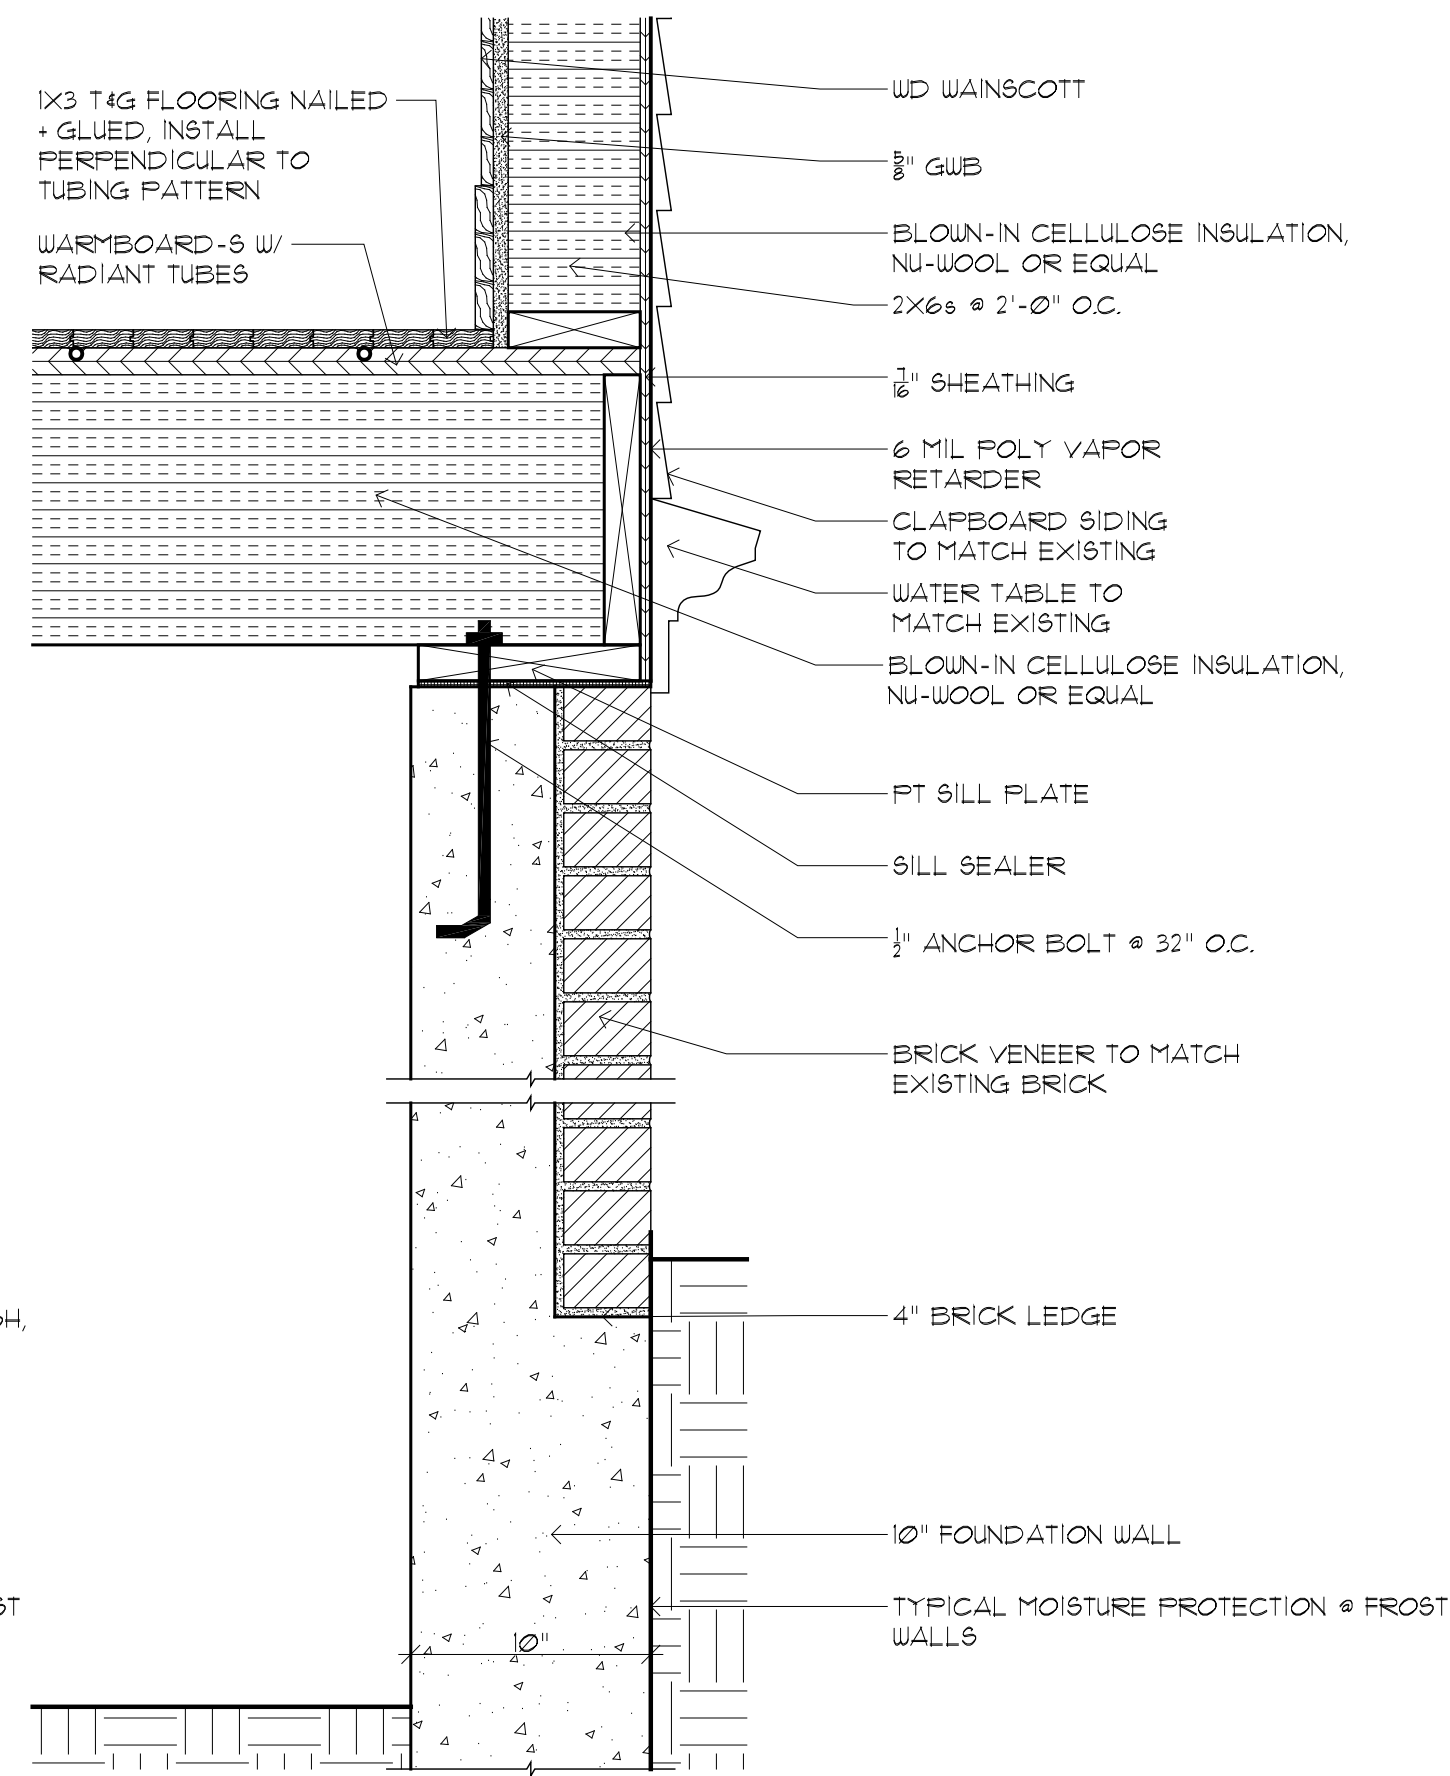

1 FOUNDATION DETAIL @ GARAGE DOOR
S104 SCALE: 1 1/2"=1'-0"

2 FOUNDATION DETAIL @ GARAGE WALLS
S104 SCALE: 1 1/2"=1'-0"

3 FOUNDATION DETAIL @ KITCHEN
S104 SCALE: 1 1/2"=1'-0"

5 FOUNDATION DETAIL @ GARAGE TO MUDROOM
S104 SCALE: 1 1/2"=1'-0"

6 FOUNDATION DETAIL @ MUDROOM
S104 SCALE: 1 1/2"=1'-0"

7 FOUNDATION DETAIL @ KITCHEN TO MUDROOM
S104 SCALE: 1 1/2"=1'-0"