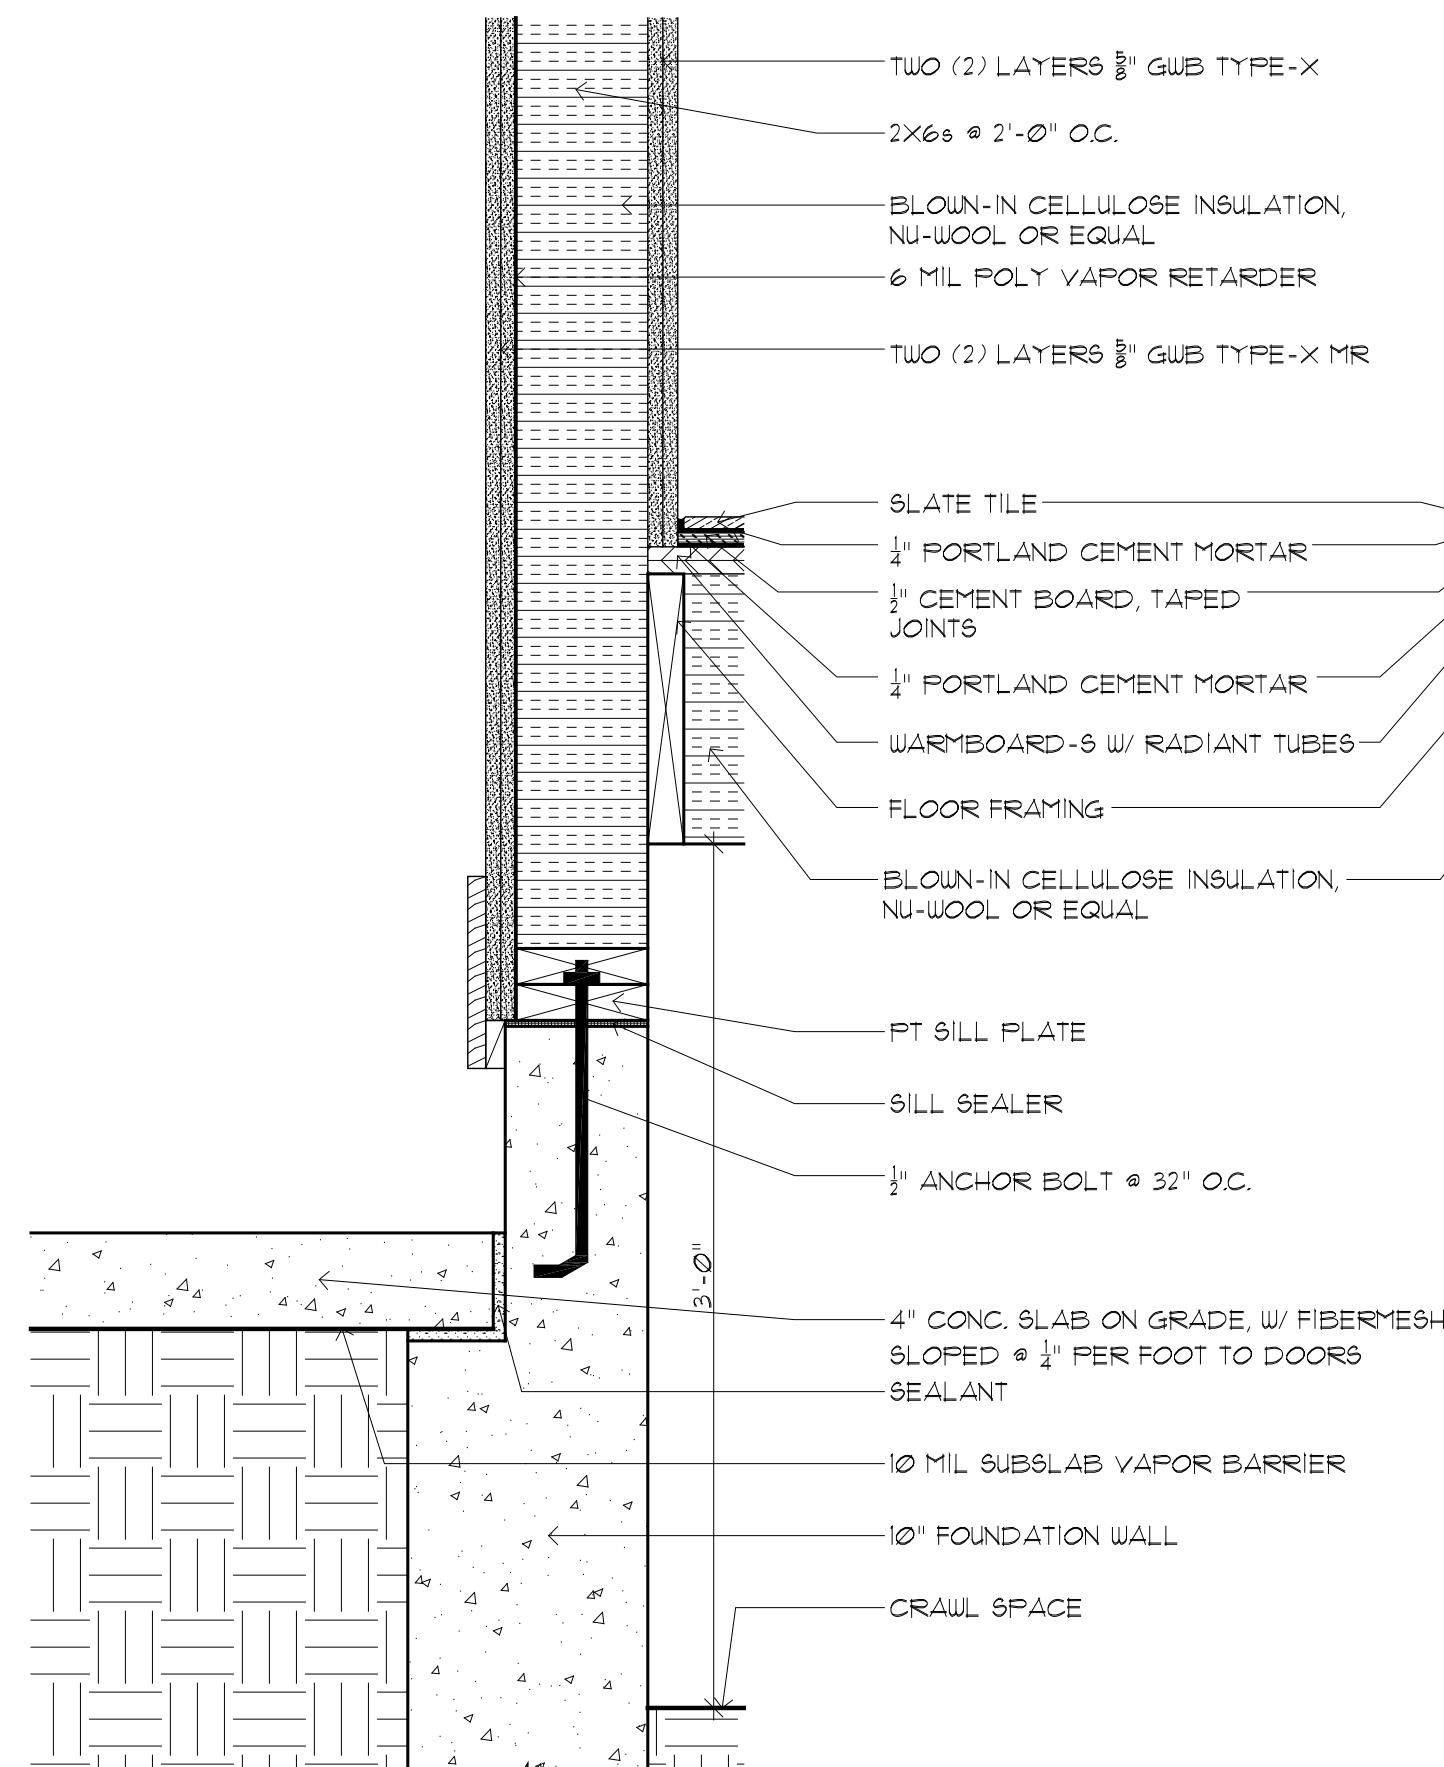

1 FOUNDATION DETAIL @ GARAGE DOOR
S104 SCALE: 1 1/2"=1'-0"

2 FOUNDATION DETAIL @ GARAGE WALLS
S104 SCALE: 1 1/2"=1'-0"

3 FOUNDATION DETAIL @ KITCHEN
S104 SCALE: 1 1/2"=1'-0"

5 FOUNDATION DETAIL @ GARAGE TO MUDROOM
S104 SCALE: 1 1/2"=1'-0"

6 FOUNDATION DETAIL @ MUDROOM
S104 SCALE: 1 1/2"=1'-0"

7 FOUNDATION DETAIL @ KITCHEN TO MUDROOM
S104 SCALE: 1 1/2"=1'-0"