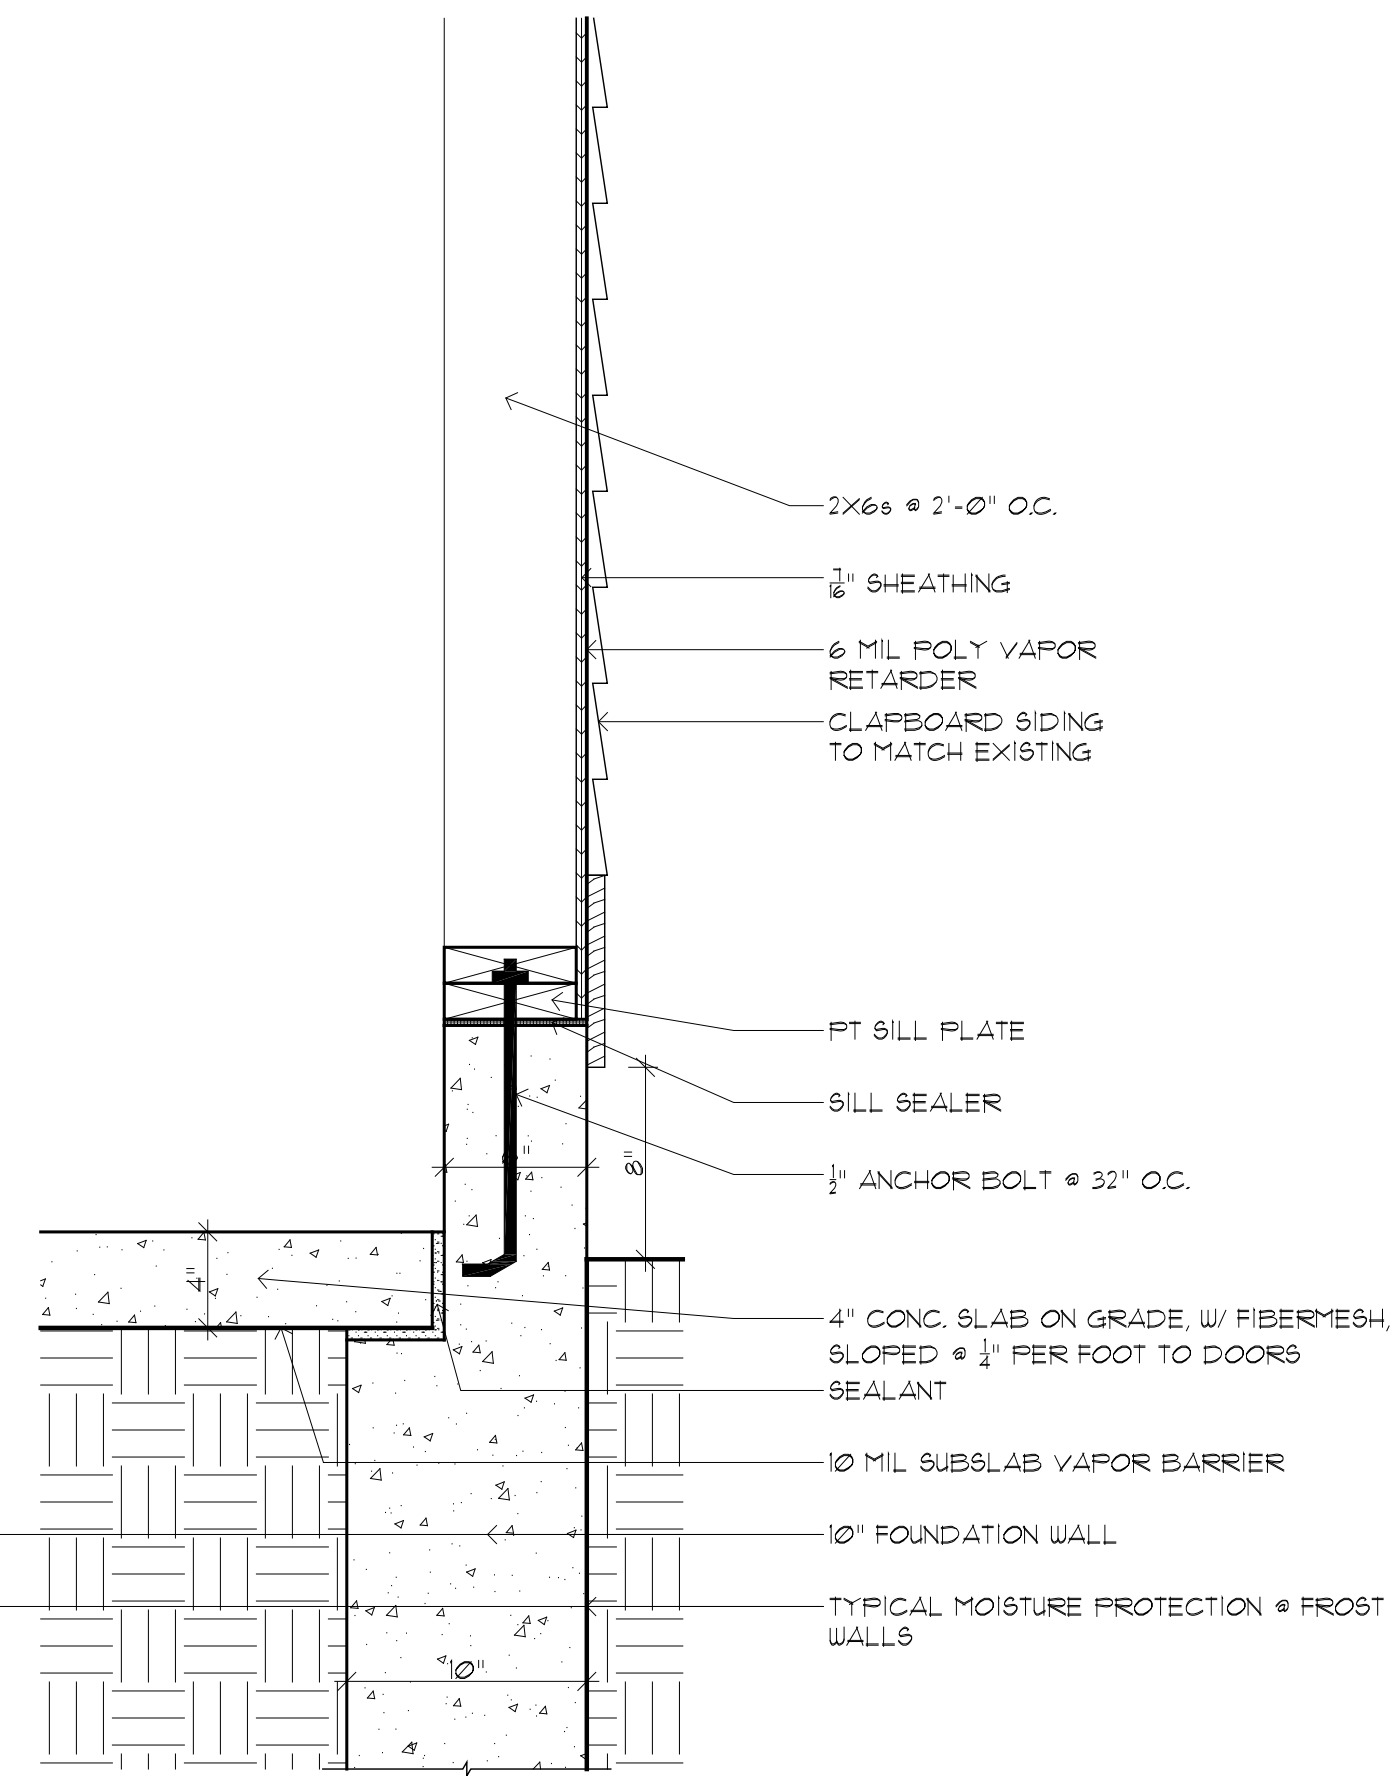

1 FOUNDATION DETAIL @ GARAGE DOOR
S104 SCALE: 1 1/2"=1'-0"

2 FOUNDATION DETAIL @ GARAGE WALLS
S104 SCALE: 1 1/2"=1'-0"

3 FOUNDATION DETAIL @ KITCHEN
S104 SCALE: 1 1/2"=1'-0"

5 FOUNDATION DETAIL @ GARAGE TO MUDROOM
S104 SCALE: 1 1/2"=1'-0"

6 FOUNDATION DETAIL @ MUDROOM
S104 SCALE: 1 1/2"=1'-0"

7 FOUNDATION DETAIL @ KITCHEN TO MUDROOM
S104 SCALE: 1 1/2"=1'-0"