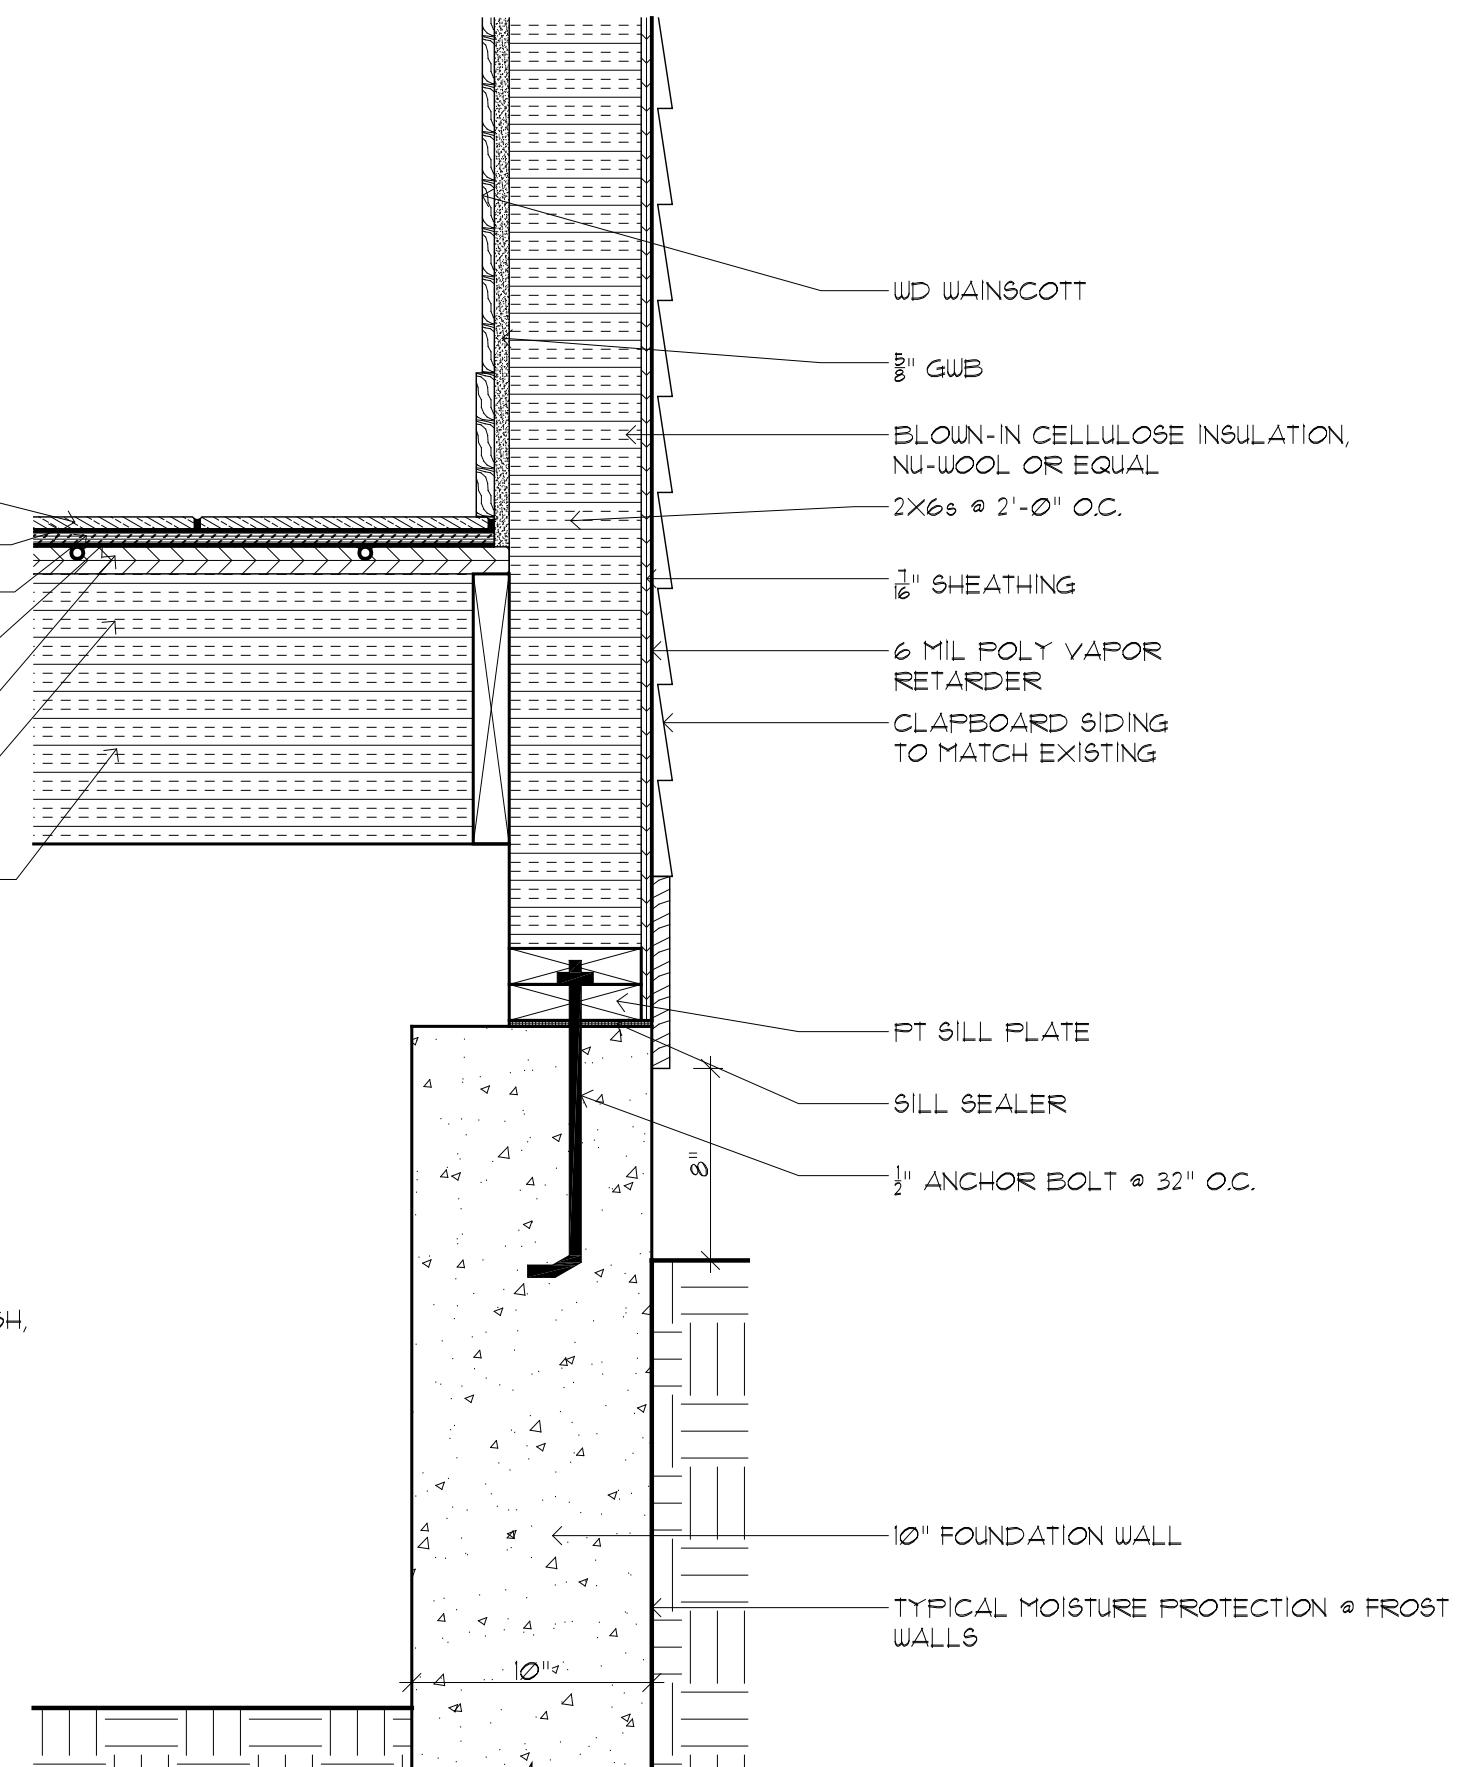

1 FOUNDATION DETAIL @ GARAGE DOOR
S104 SCALE: 1 1/2"=1'-0"

2 FOUNDATION DETAIL @ GARAGE WALLS
S104 SCALE: 1 1/2"=1'-0"

3 FOUNDATION DETAIL @ KITCHEN
S104 SCALE: 1 1/2"=1'-0"

5 FOUNDATION DETAIL @ GARAGE TO MUDROOM
S104 SCALE: 1 1/2"=1'-0"

6 FOUNDATION DETAIL @ MUDROOM
S104 SCALE: 1 1/2"=1'-0"

7 FOUNDATION DETAIL @ KITCHEN TO MUDROOM
S104 SCALE: 1 1/2"=1'-0"