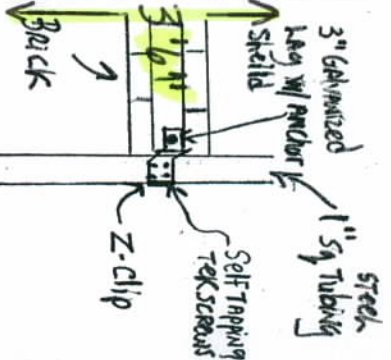

7'1" →

FRONT ENTRY

Wood trim

- Attachment Detail -

Concrete pad

Coastal Trading & Pawn
 543 Forest Avenue
 Portland ME