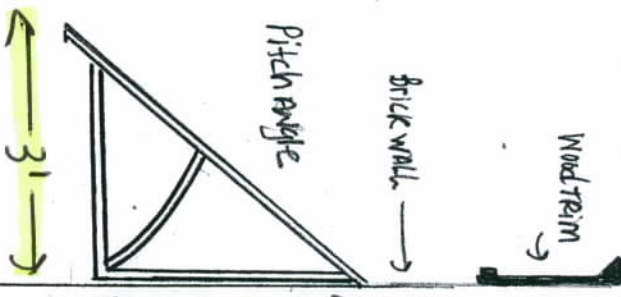

7'1" →

FRONT ENTRY

Wood trim

- Attachment Detail -

Concrete pad

Coastal Trading & Pawn
 543 Forest Avenue
 Portland ME