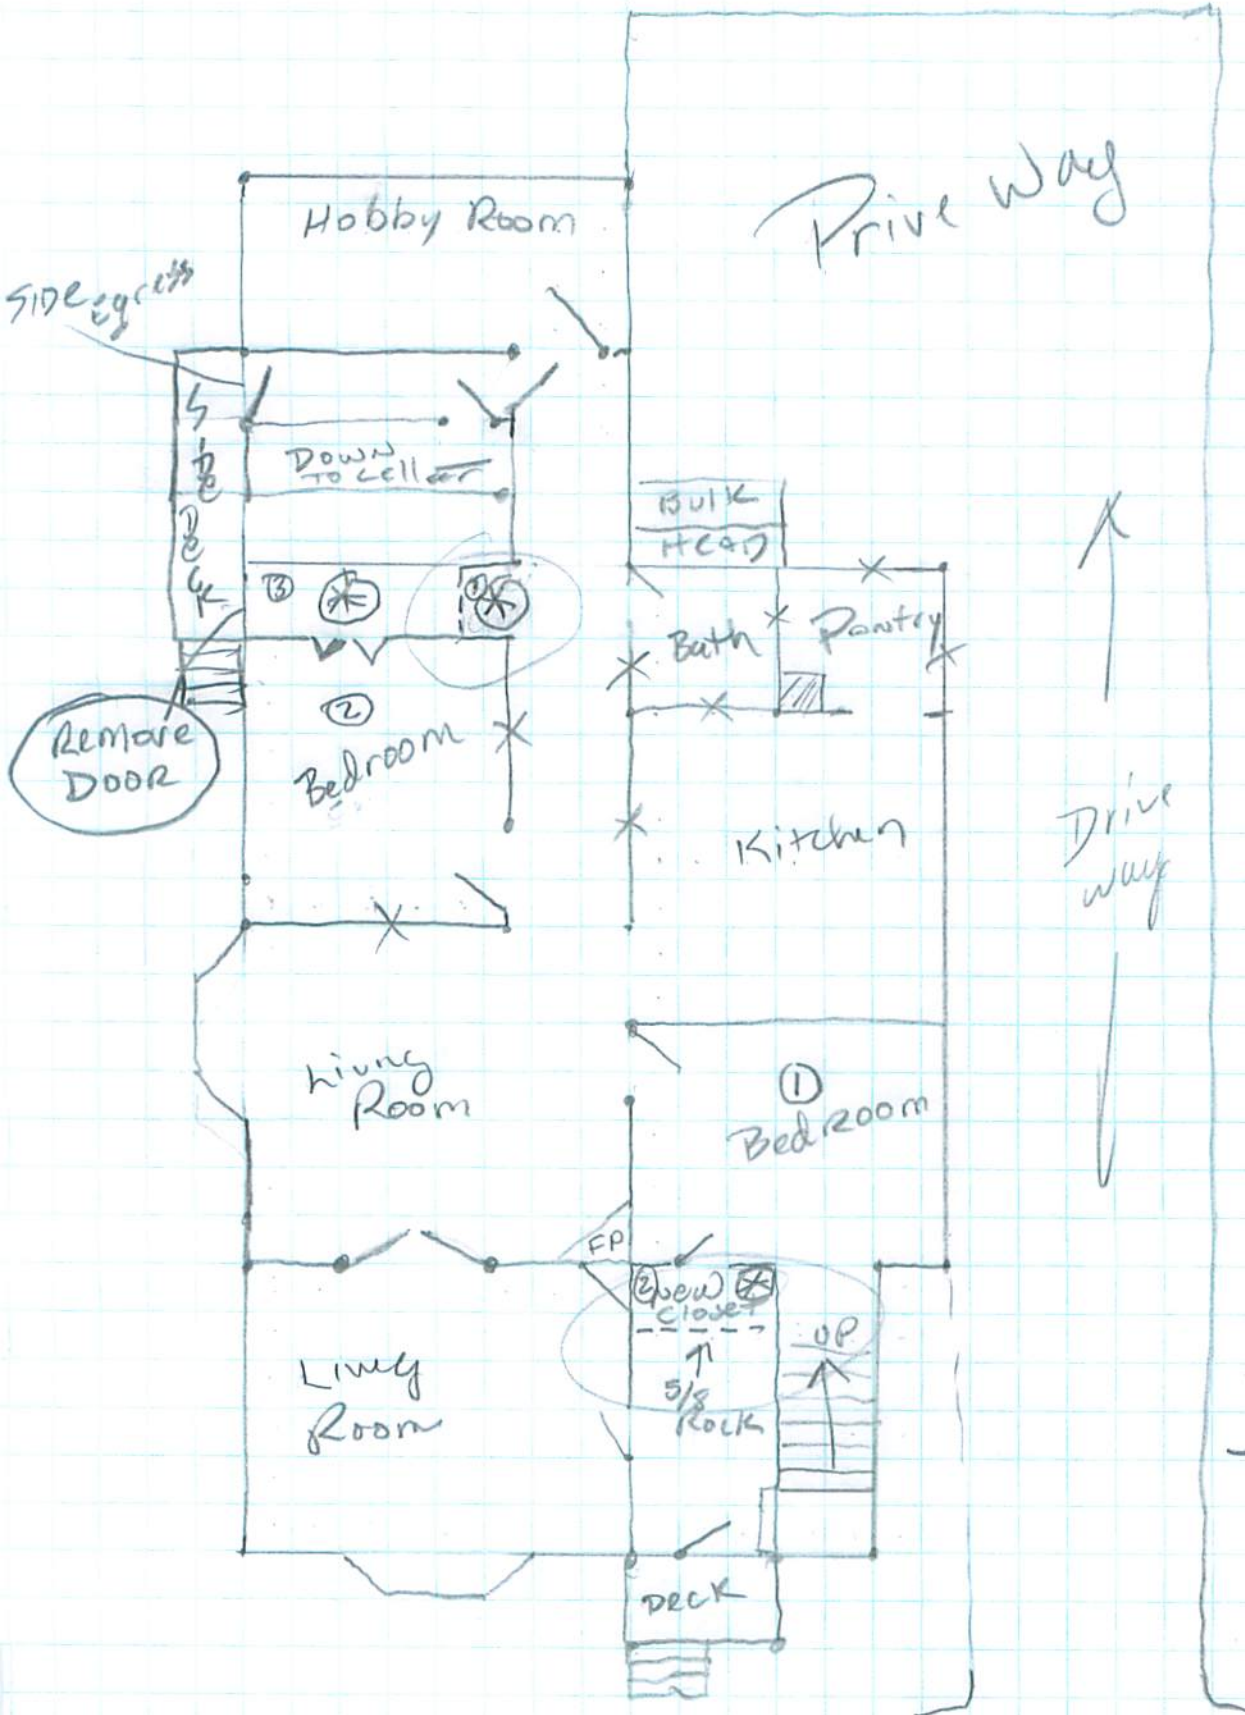

# First Floor layout

(\*) 3 New closets

ALL Framing

2x4 walls

For closets

5/8 Rock on front closet

X notes

New Sheet

Rock to be

installed in

Bath, Pantry

Bedroom (2)

Kitchen and

Hallway

Fix sill on

side Deck

Replace Door

ALL Framing

16 on center

Scale

■ = Approx 2'

- 2 NEW WALLS

- 2 New Bi Fold Door 36"

Front