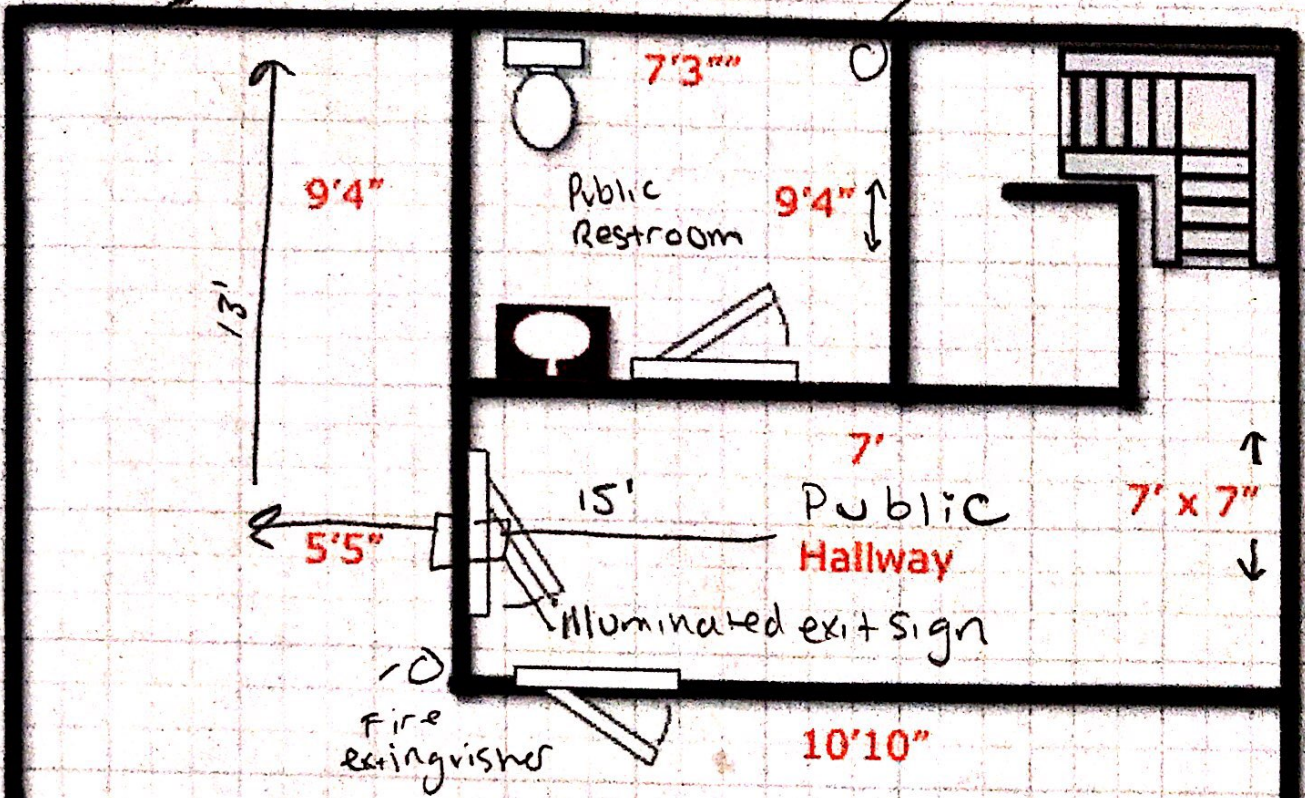

egress  
Exit

Fire extinguisher

LW Basement Storage

42'5"

23 ft