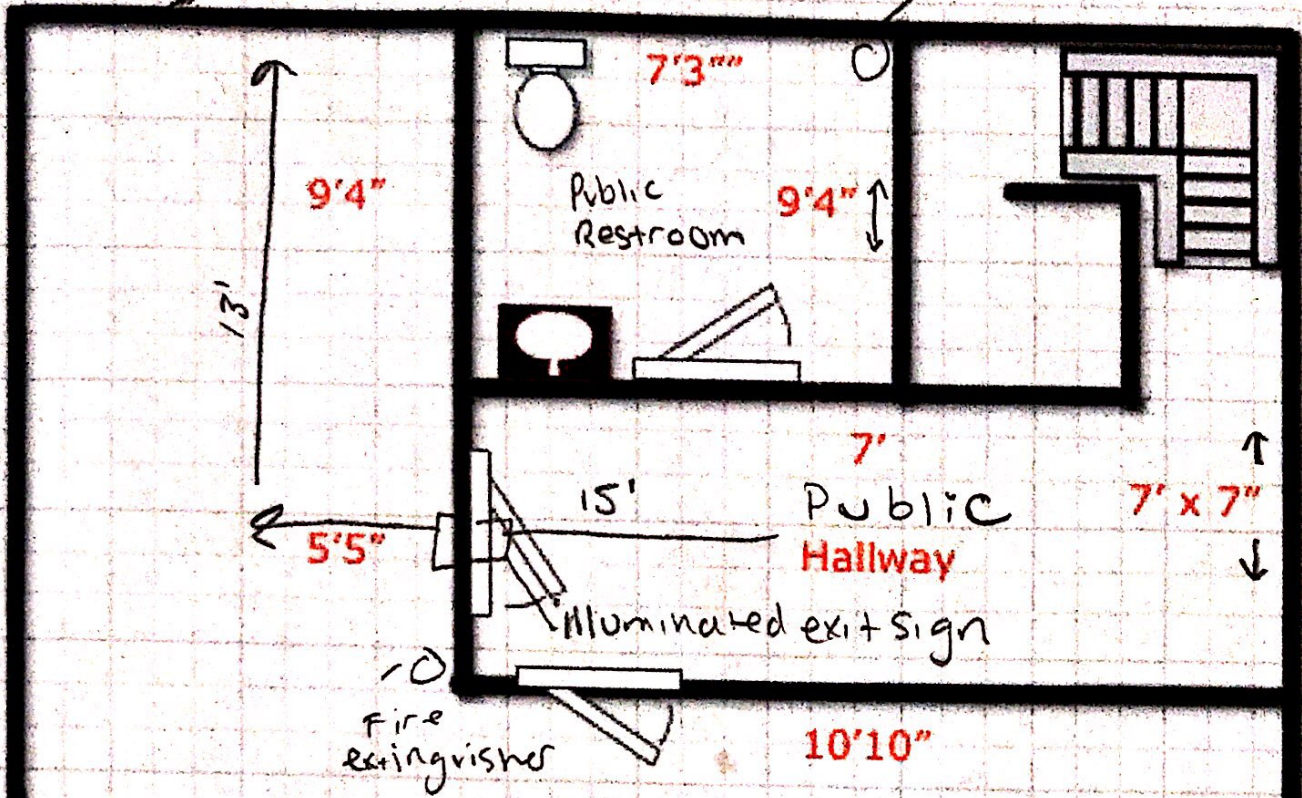

egress  
Exit

Fire extinguisher

LW Basement Storage

42'5"

23 ft