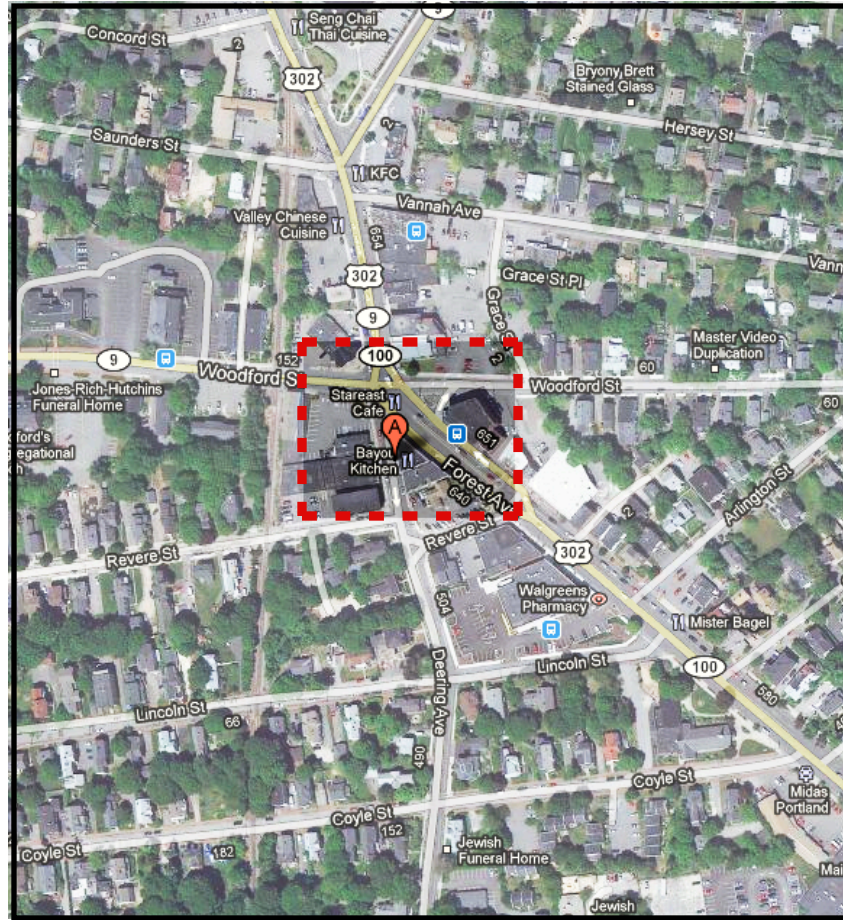

BAYOU KITCHEN

RENOVATIONS & EXPANSION

BUILDING ADDRESS
648 CONGRESS STREET
BOOK 125-M-4
CBL 125 M004001

543 DEERING AVENUE
PORTLAND MAINE 04103

CAFE ENTRANCE

BAYOU KITCHEN EXPANSION
543 DEERING AVENUE PORTLAND MAINE 04103
DRAWING PROVIDED BY OWNER 8/12/2011