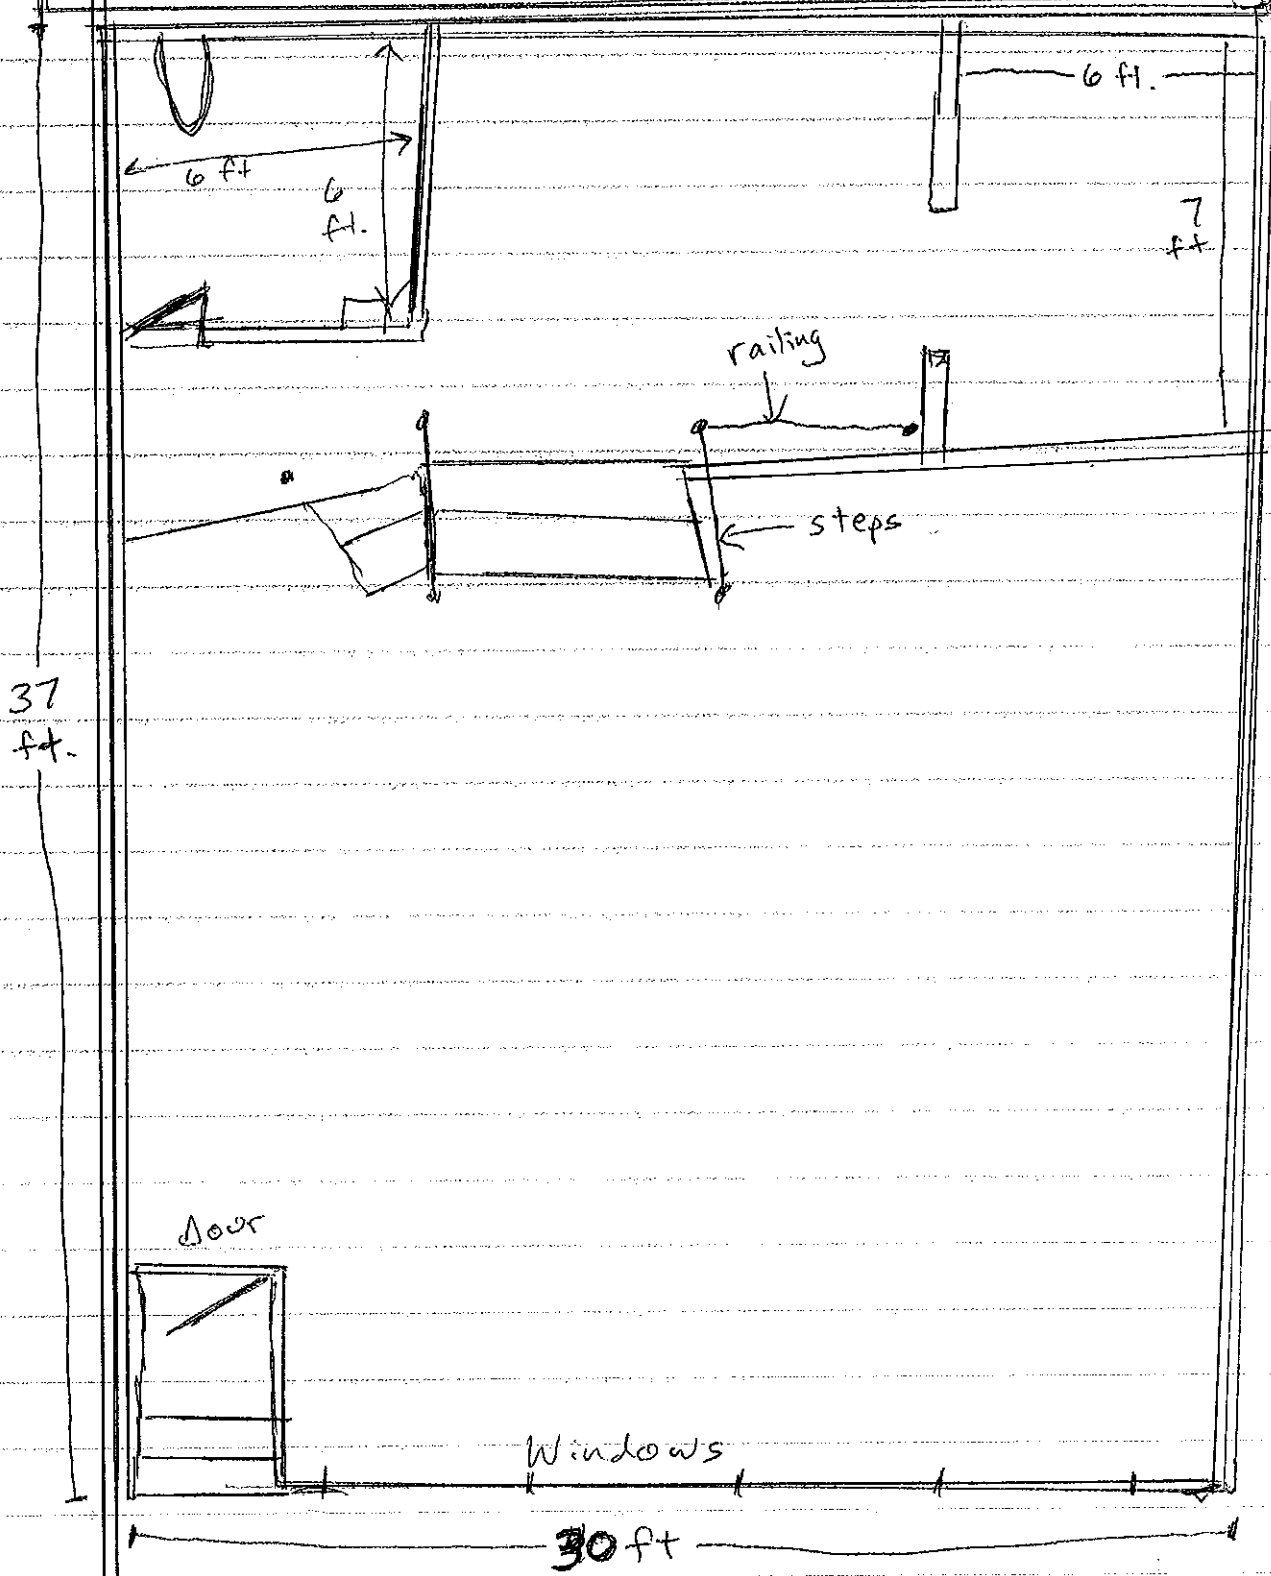

646 Forest ave
Portland, ME 04103

← fire well →

37
ft.

Door

Windows

30 ft

646 Forest Avenue