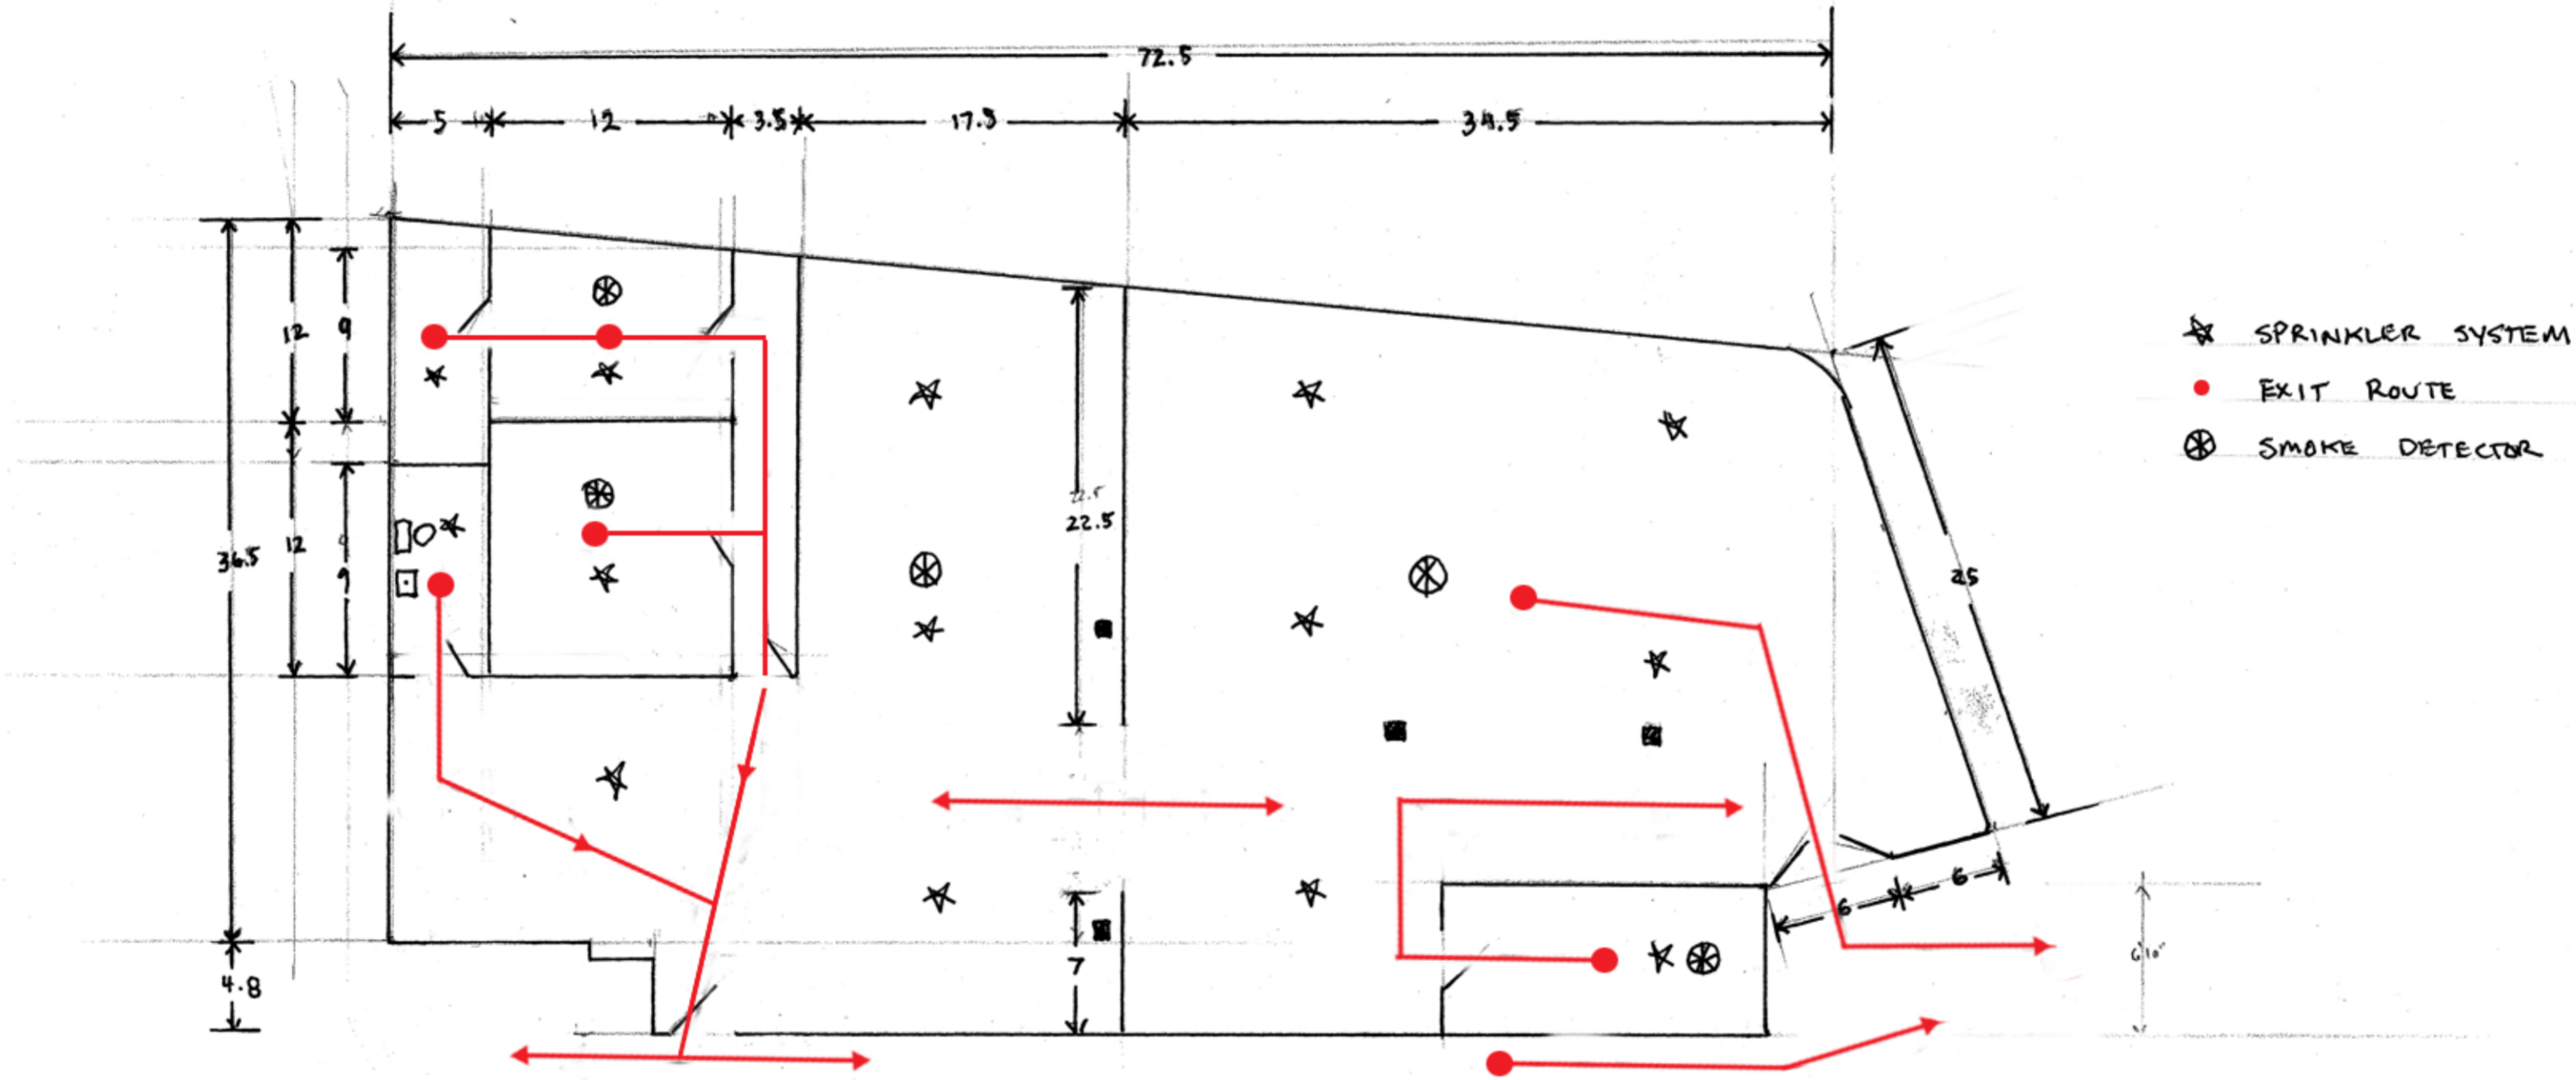

630 FOREST AVE

LIFE SAFETY PLAN

1" = 8'

DRAWINGS BY JUSTIN VAN SOEST, UPDATED  
 THE BAKERY PHOTOGRAPHIC COLLECTIVE 207.235.9981