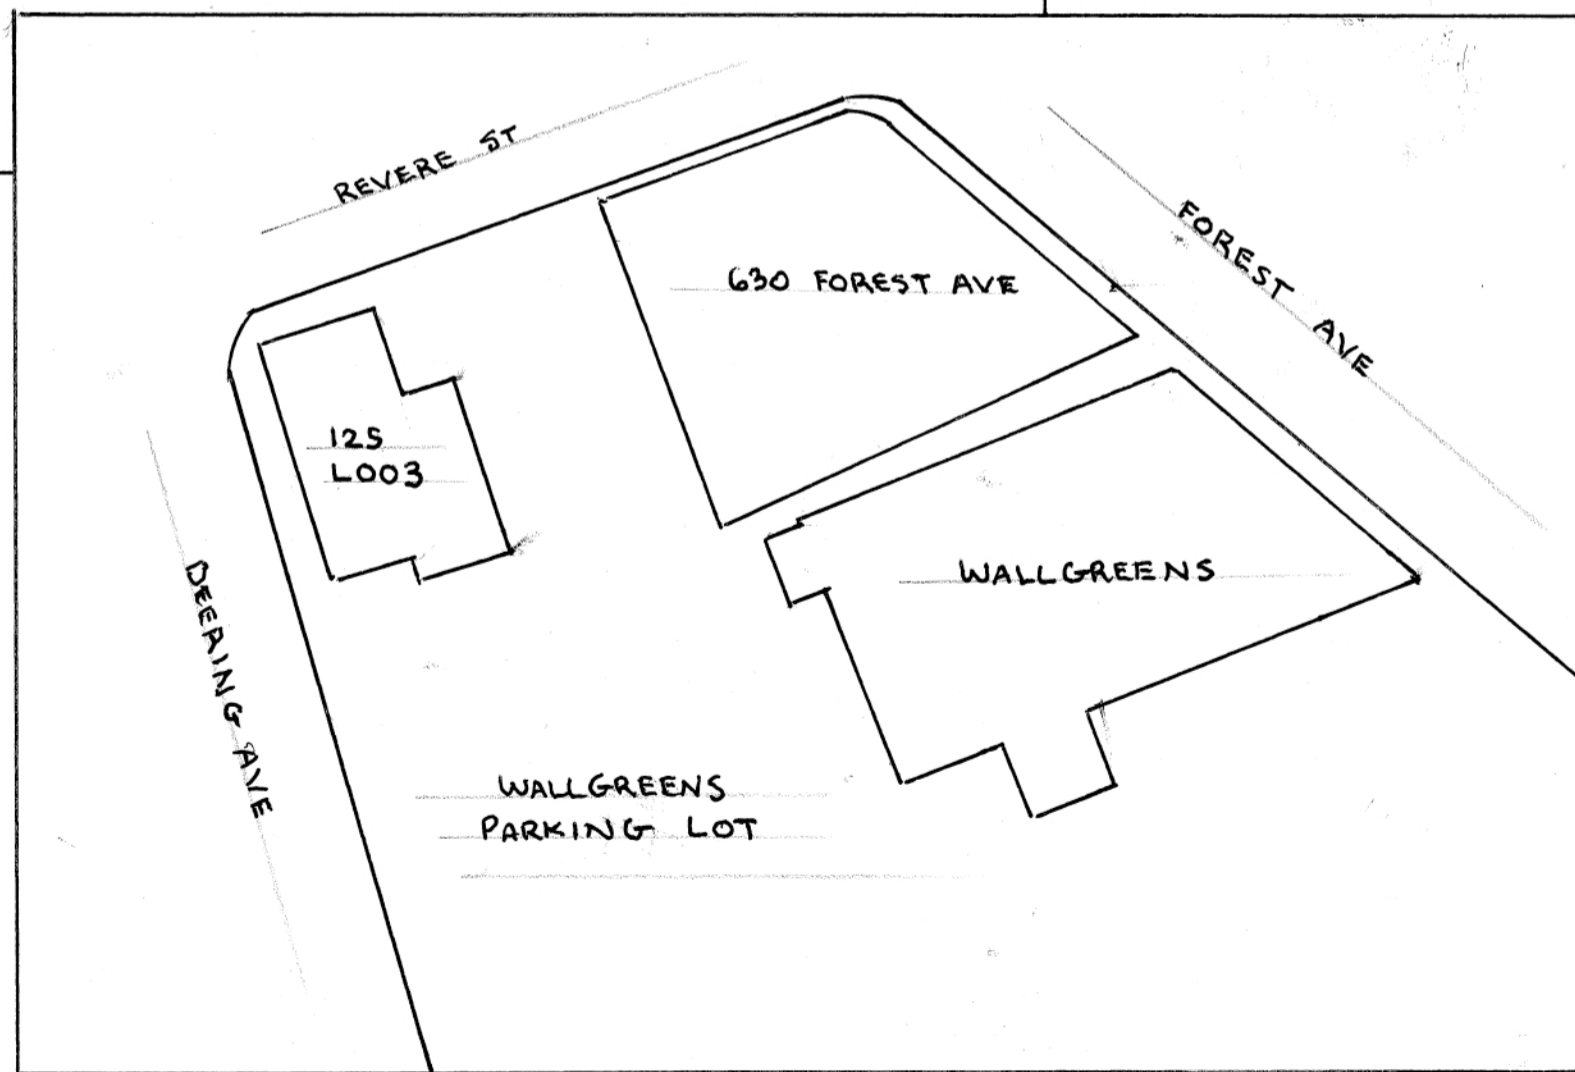

630 FOREST AVE
 PARKING SCHEMATIC
 TOTAL SPACES

ADDITIONAL SPACES
 ALLOTTED FROM WALLGREENS
 PARKING LOT.

DRAWINGS BY JUSTIN VAN SOEST, UPDATED
 THE BAKERY PHOTOGRAPHIC COLLECTIVE 207.233.9881