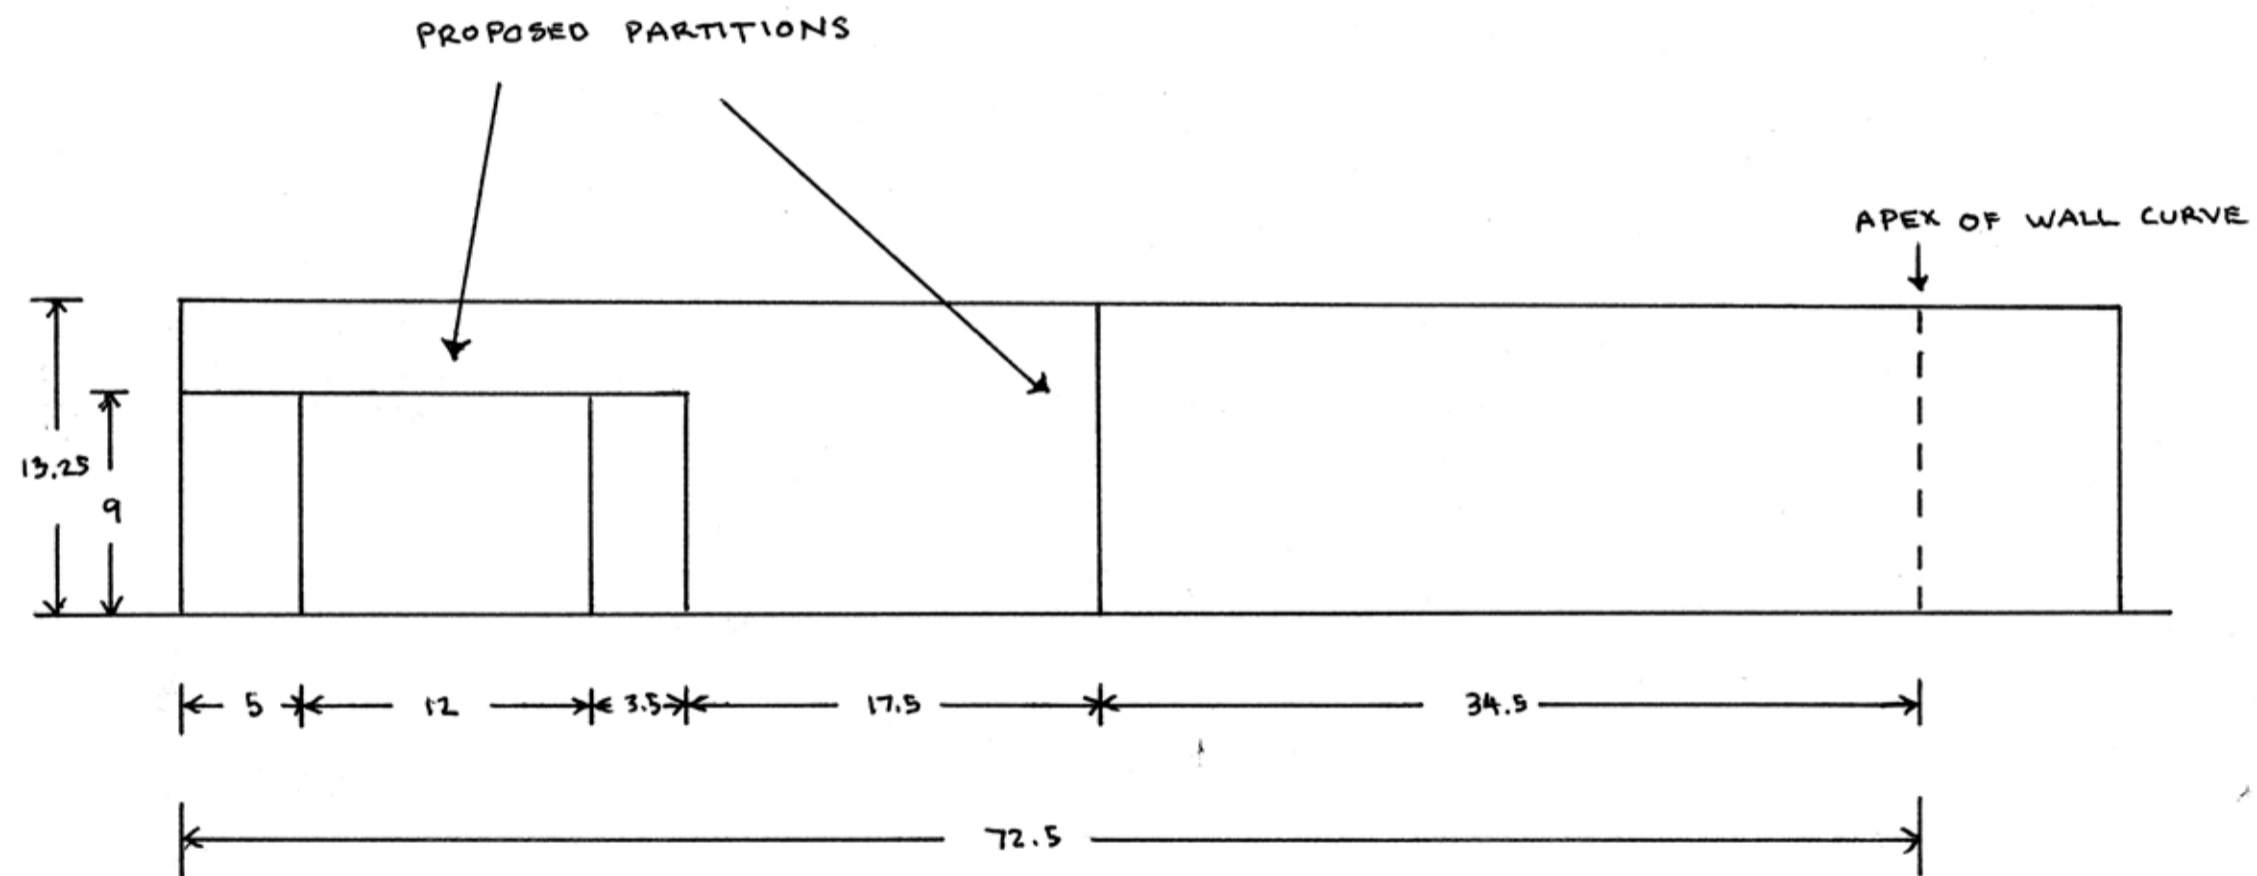

630 FOREST AVE

GENERAL ELEVATION (NORTH)

CEILING HEIGHTS

1" = 8'

DRAWINGS BY JUSTIN VAN SOEST

THE BAKERY PHOTOGRAPHIC COLLECTIVE 207-233-9881