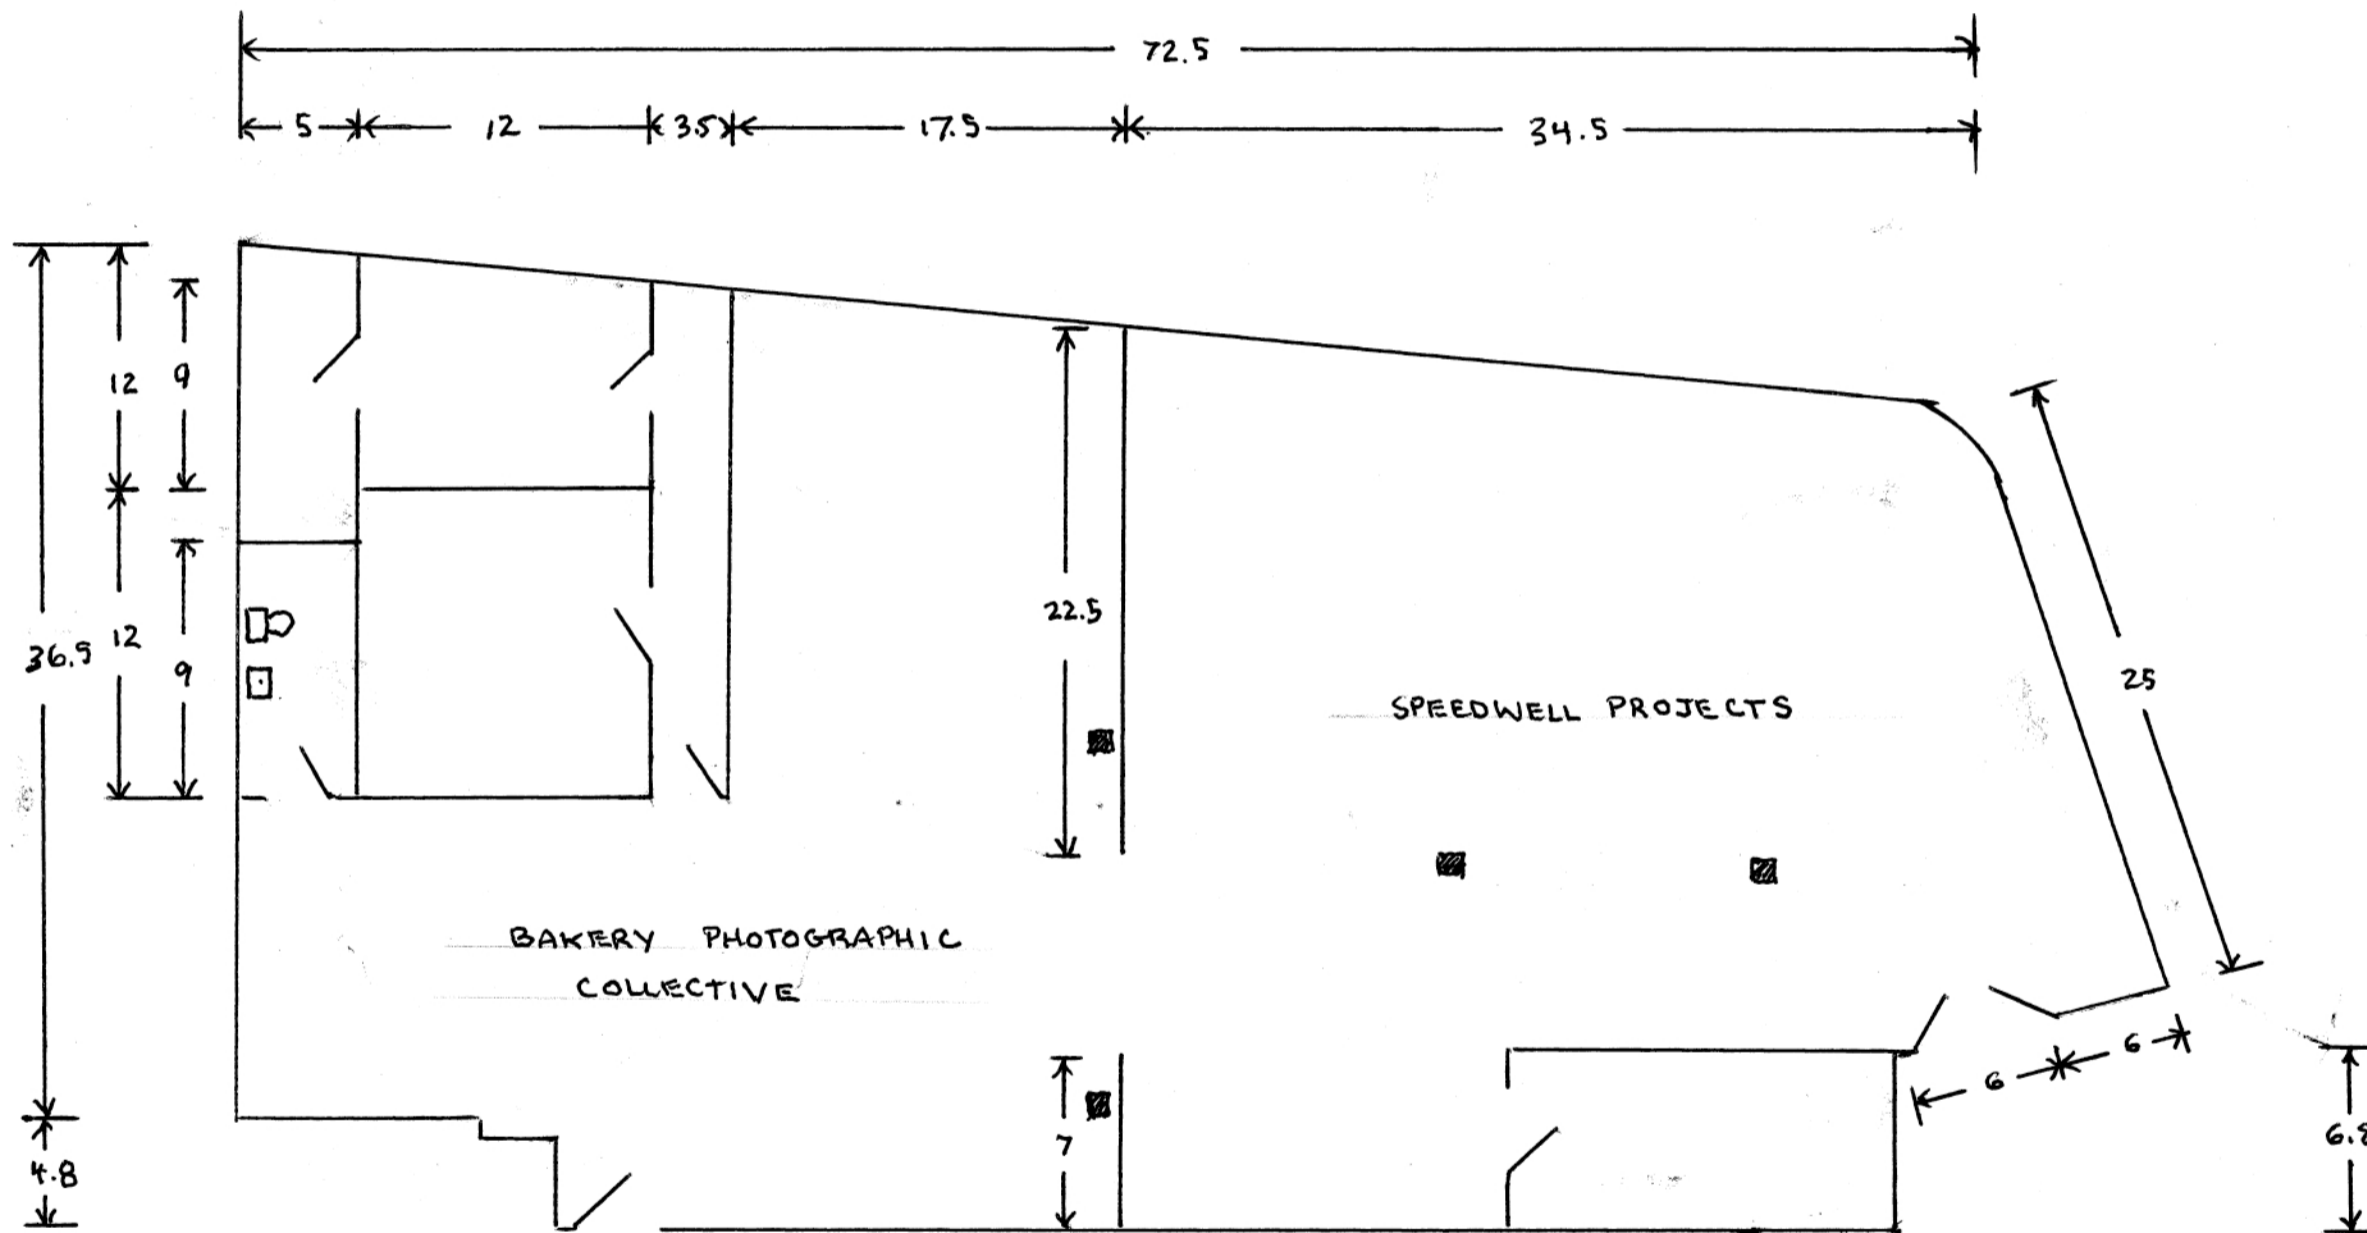

630 FOREST AVE  
PROPOSED PARTITIONS  
1" = 8'

DRAWINGS BY JUSTIN VAN SOEST, UPDATED  
THE BAKERY PHOTOGRAPHIC COLLECTIVE, 207-233-9881