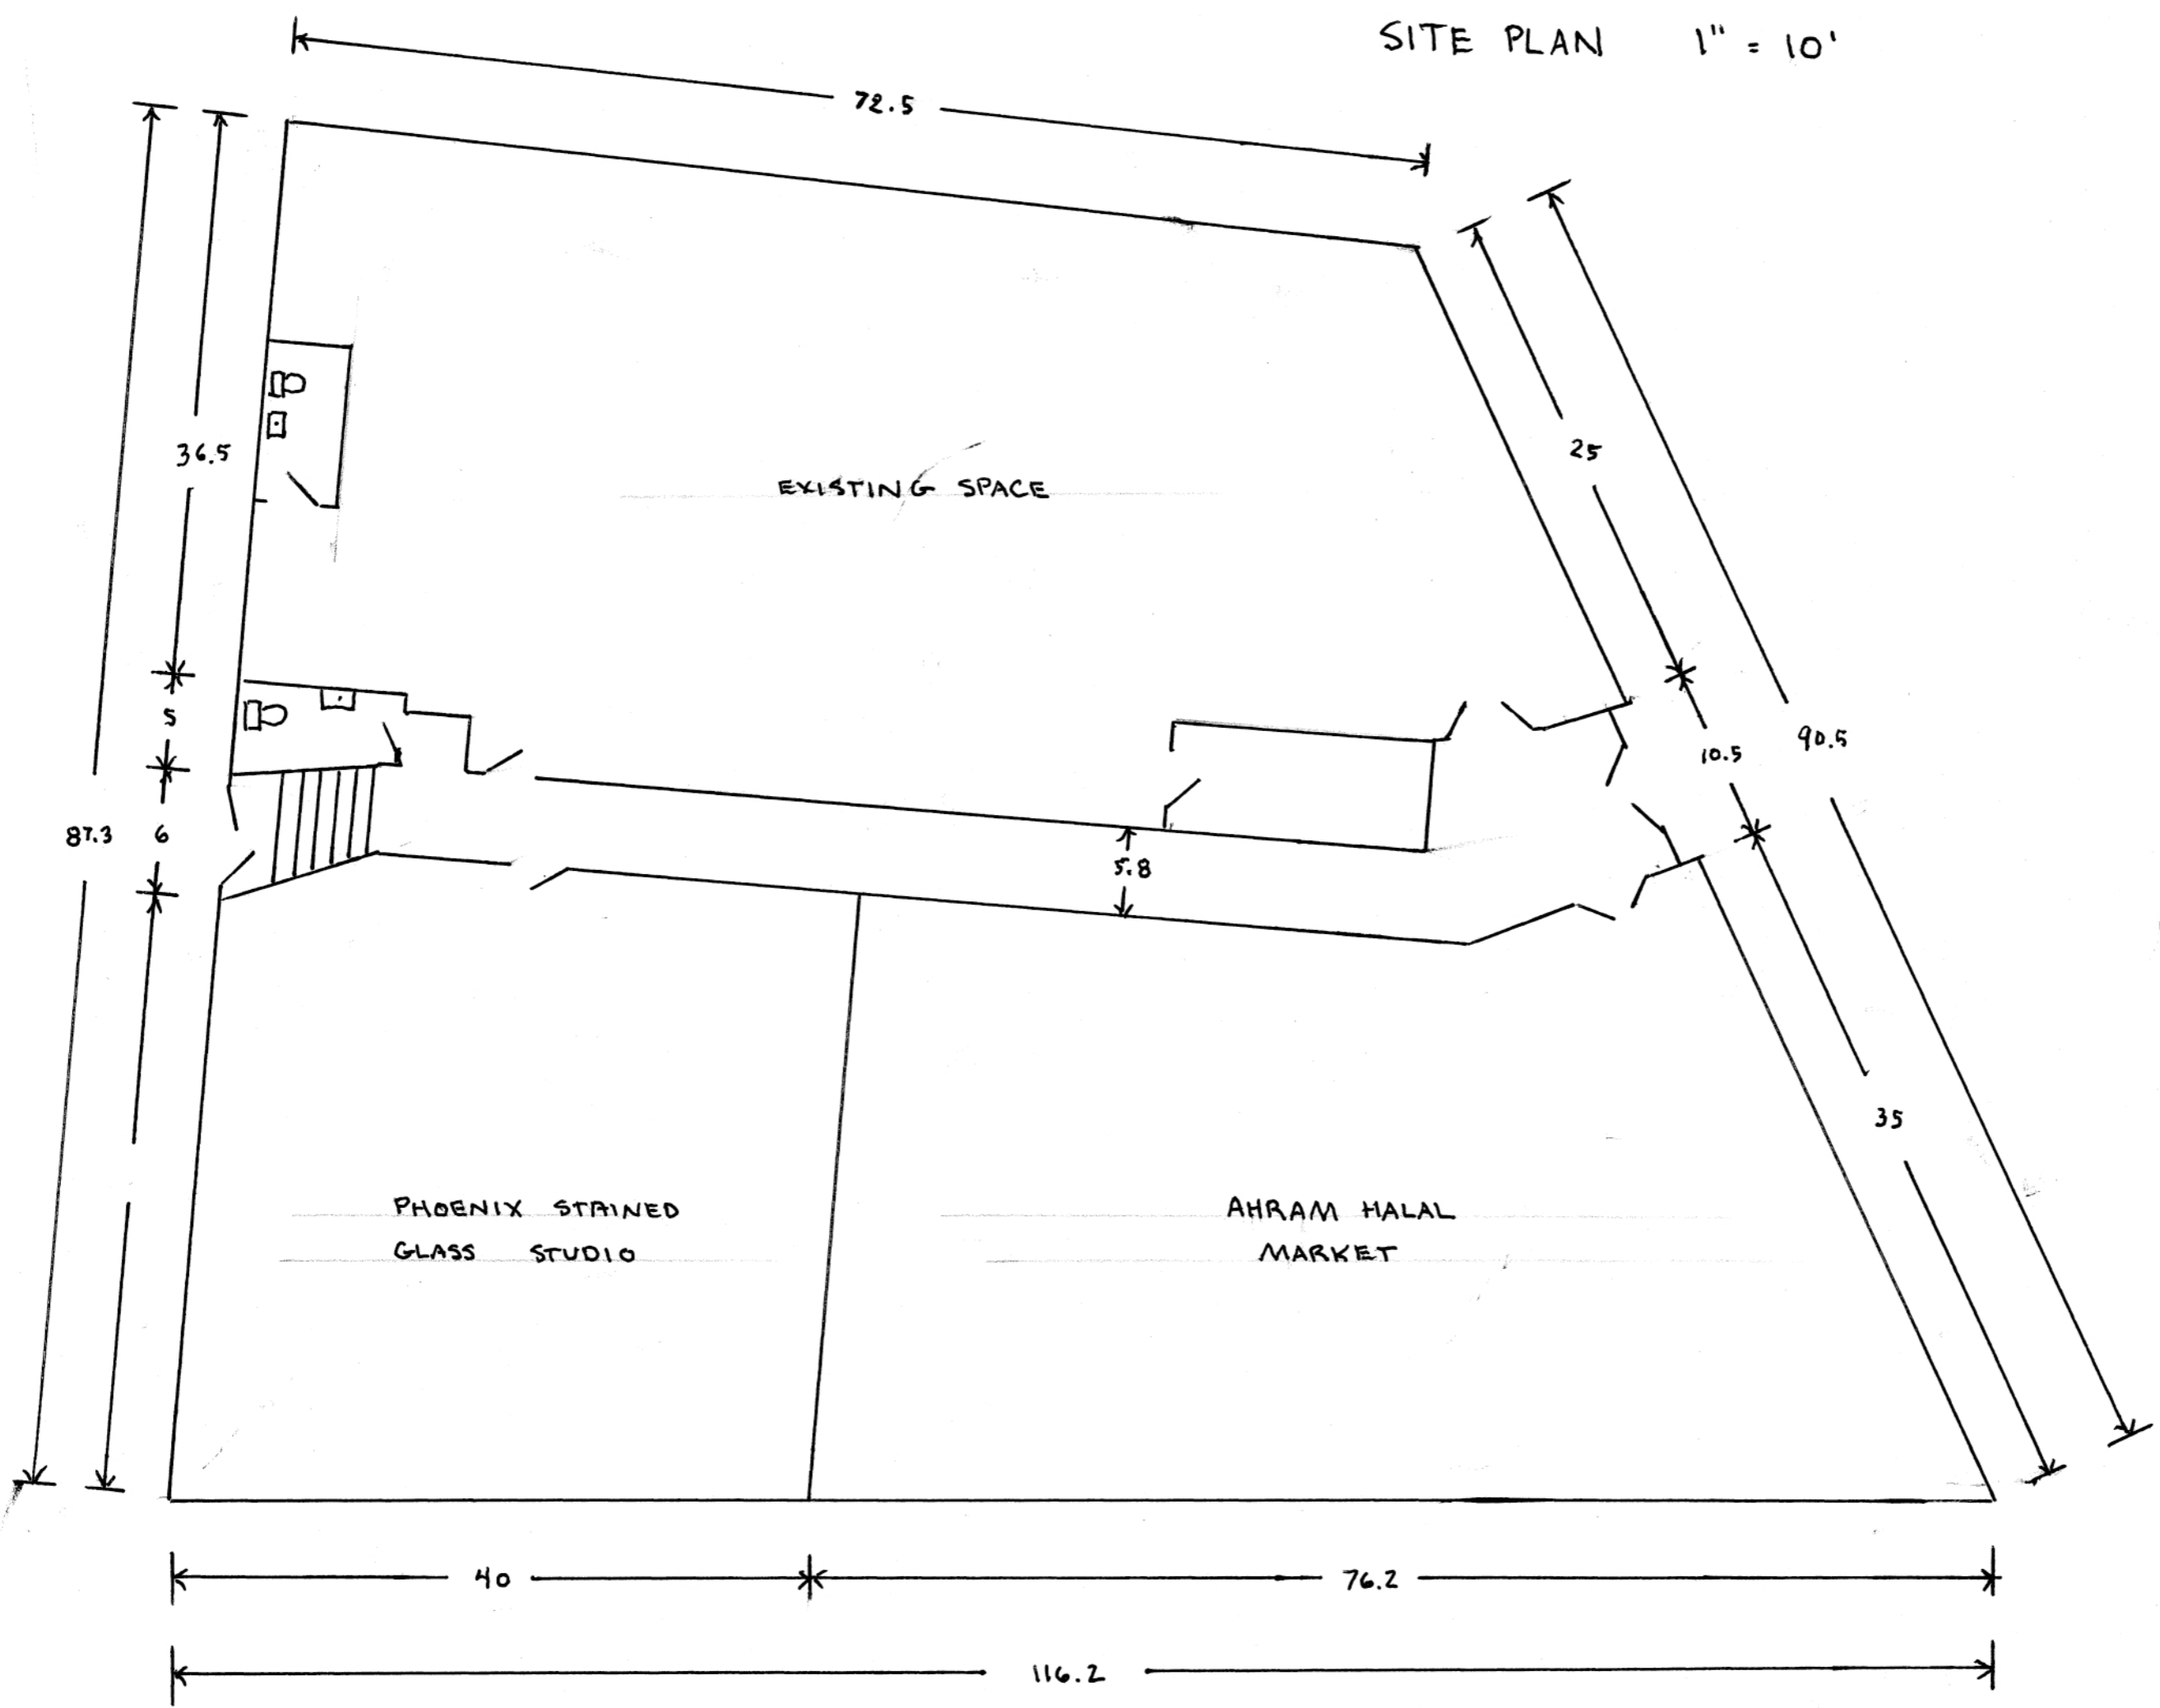

630 FOREST AVE  
SITE PLAN 1" = 10'

DRAWINGS BY JUSTIN VAN SOEST UPDATED  
THE BAKERY PHOTOGRAPHIC COLLECTIVE 207.233.9881