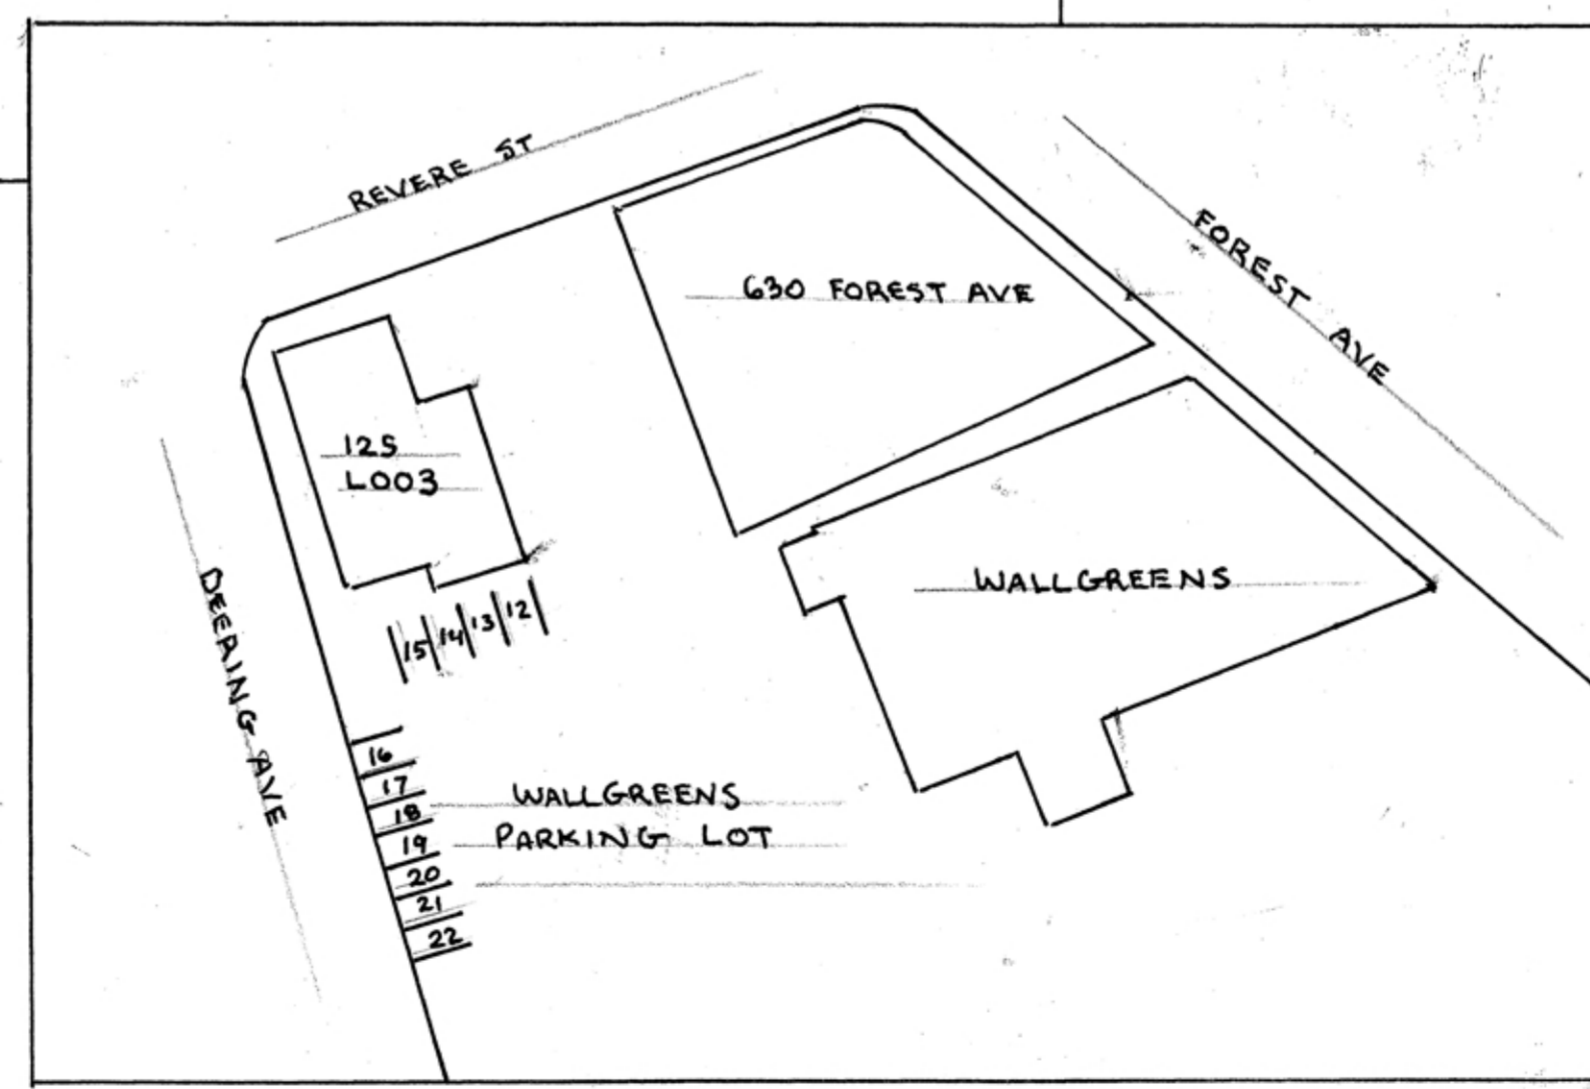

630 FOREST AVE
PARKING SCHEMATIC / SITE PLAN
22 TOTAL SPACES

ADDITIONAL 11 SPACES
ALLOTTED FROM WALLGREENS
PARKING LOT.

DRAWINGS BY JUSTIN VAN SOEST, UPDATED
THE BAKERY PHOTOGRAPHIC COLLECTIVE 207.233.9881