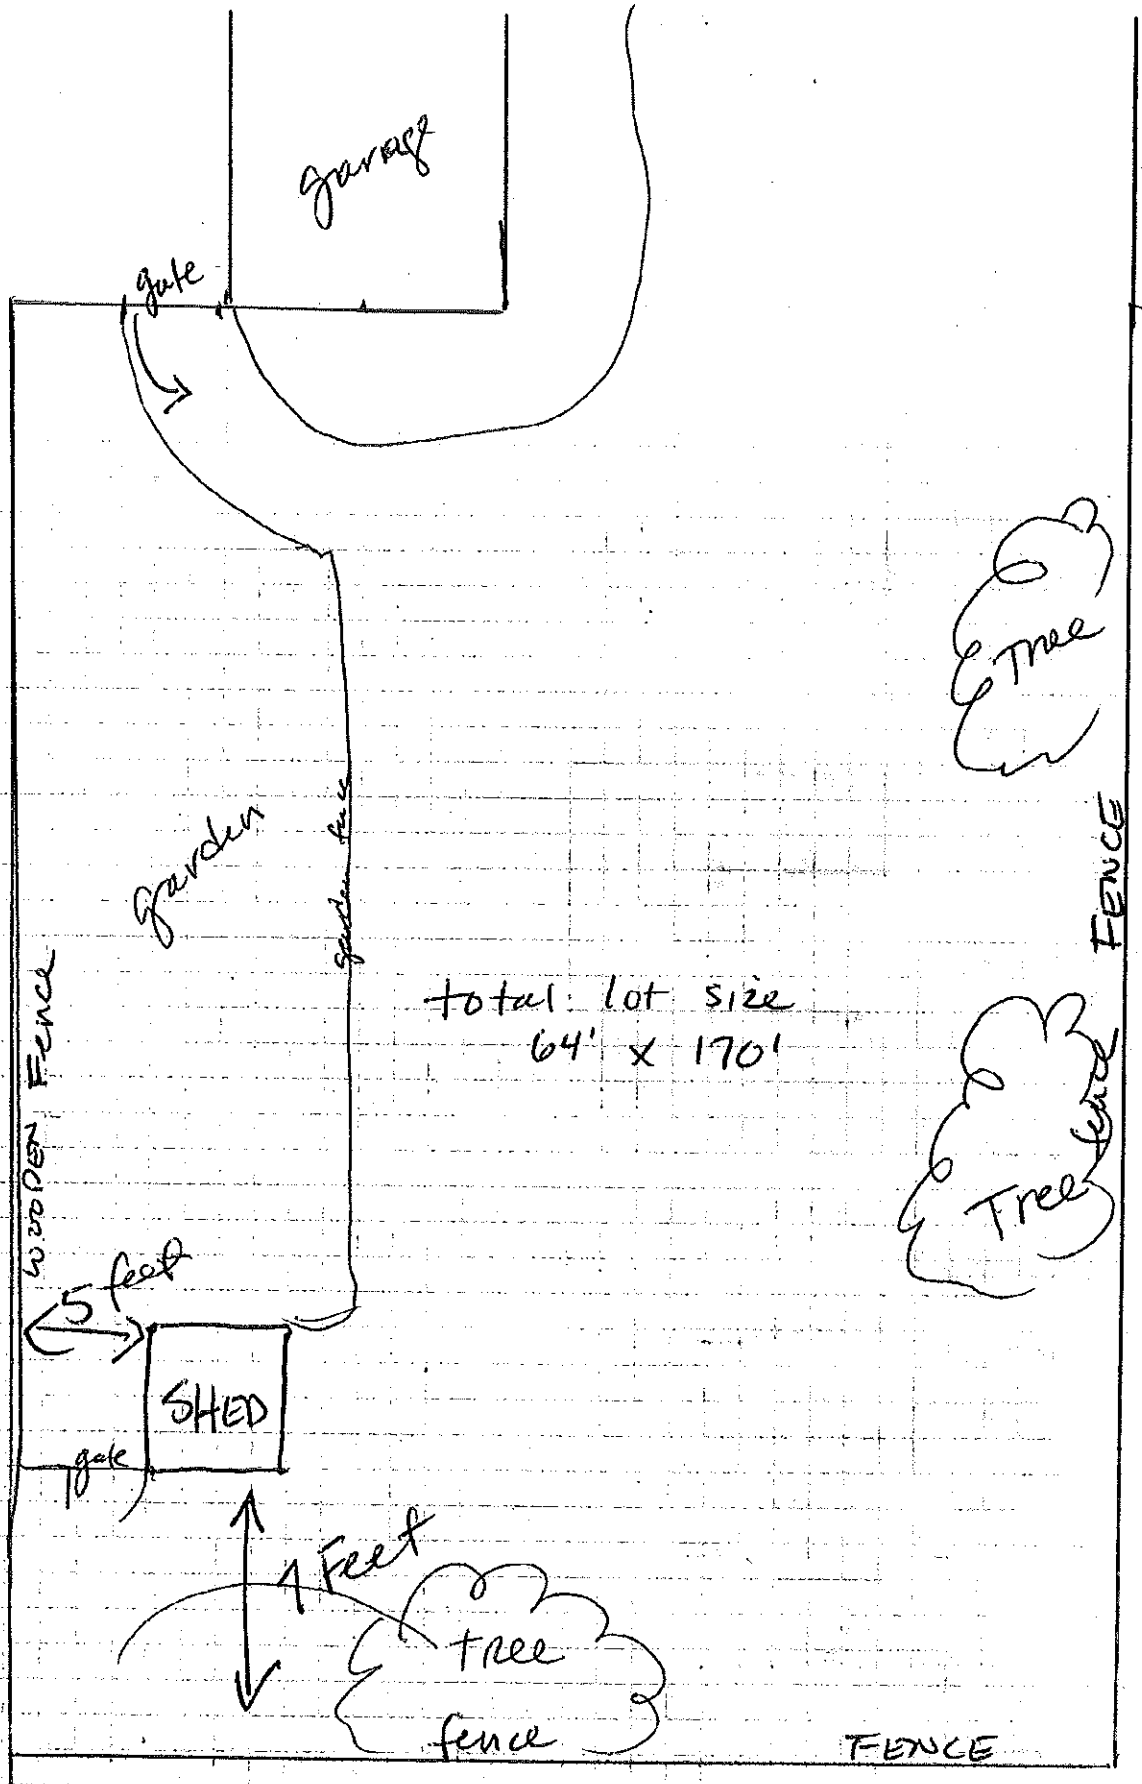

Shed location PLAN

Map 124
Block J
LOT 9

57 Revere St.
Putnam

Page 2

total lot size
64' x 170'

Garden

garage

gate

SHED

WOODEN FENCE

1 foot

5 feet

gate

Tree

Tree fence

FENCE

FENCE