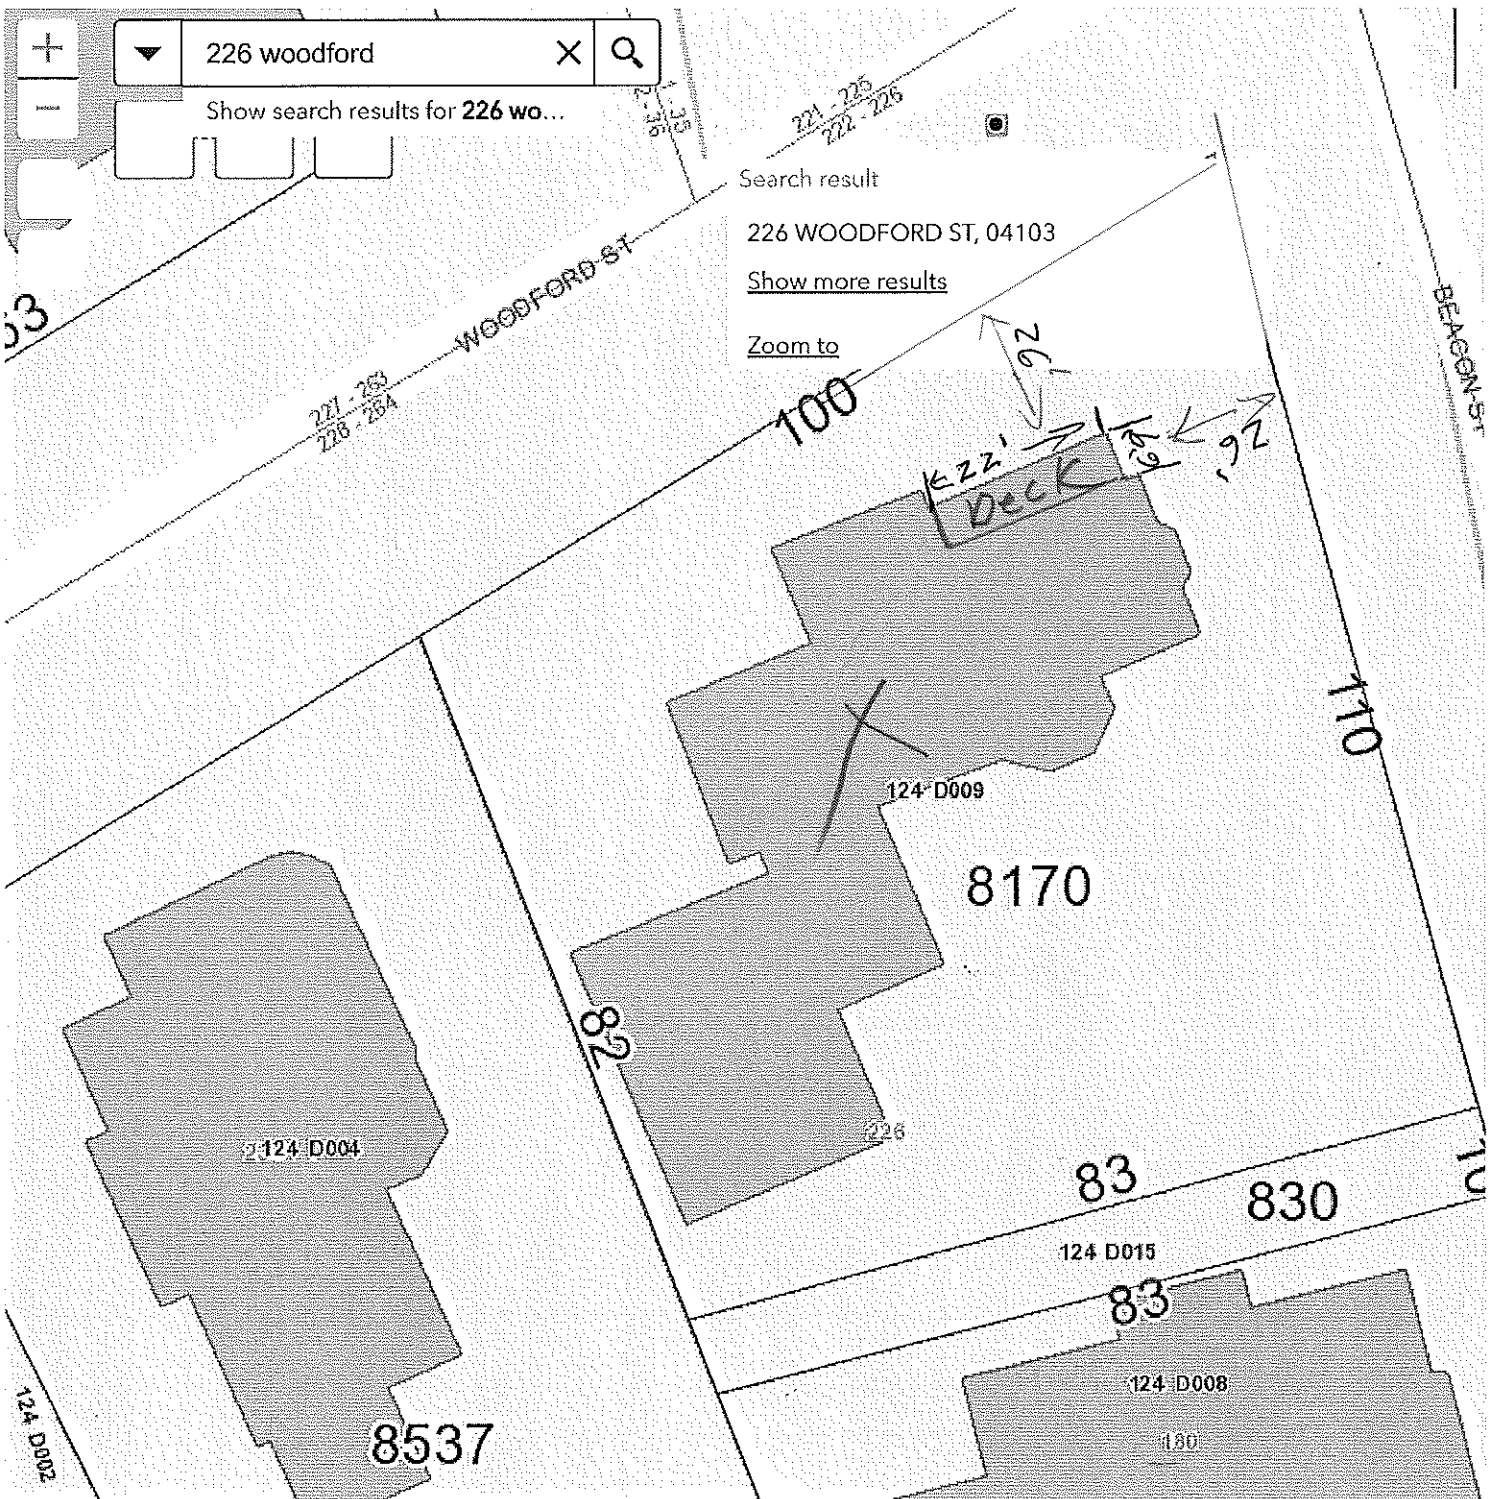

City of Portland Maine GIS Viewer

with Web AppBuilder for ArcGIS

Show search results for 226 wo...

Search result

226 WOODFORD ST, 04103

[Show more results](#)

[Zoom to](#)

2,920,764.458 305,161.213 Feet