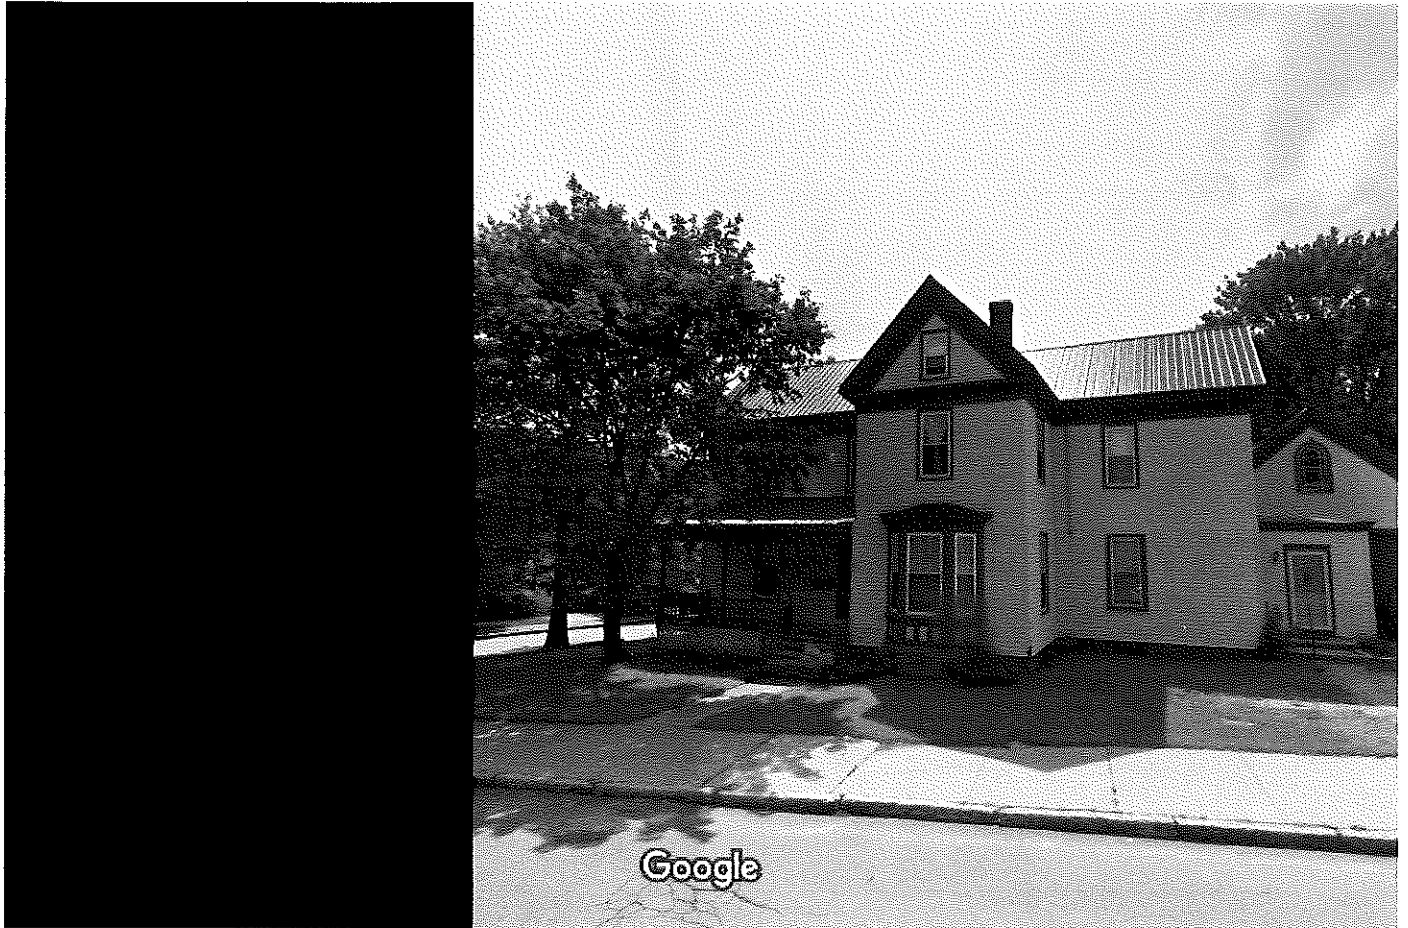

Google Maps 226 Woodford St

Image capture: Jul 2011 © 2017 Google

Portland, Maine

Street View - Jul 2011