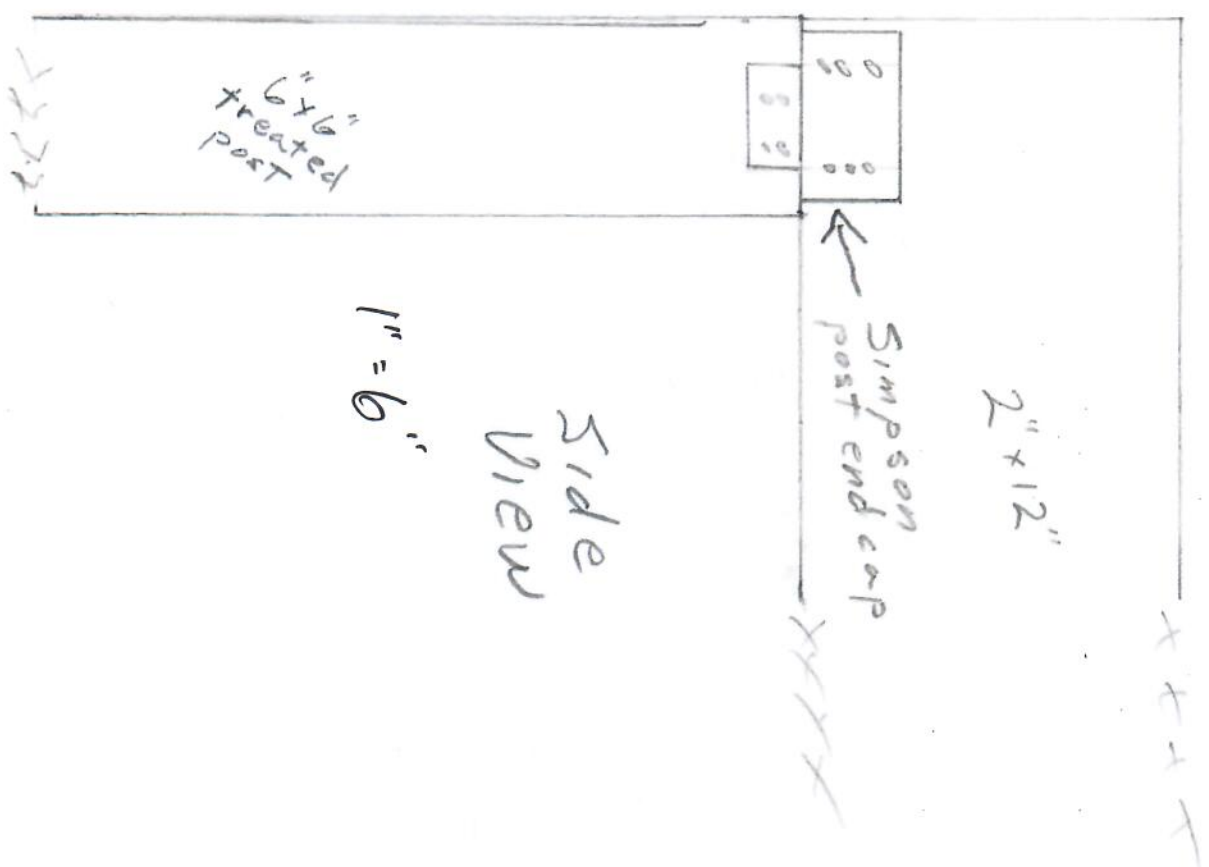

192 Ashmont St Portland, ME  
 194 2nd Floor Deck

Alteration Sheet 1:  
 2nd Floor Deck

\* posts are 6x6" x 12" x 15 11" x 15"  
 \* 12" high posts