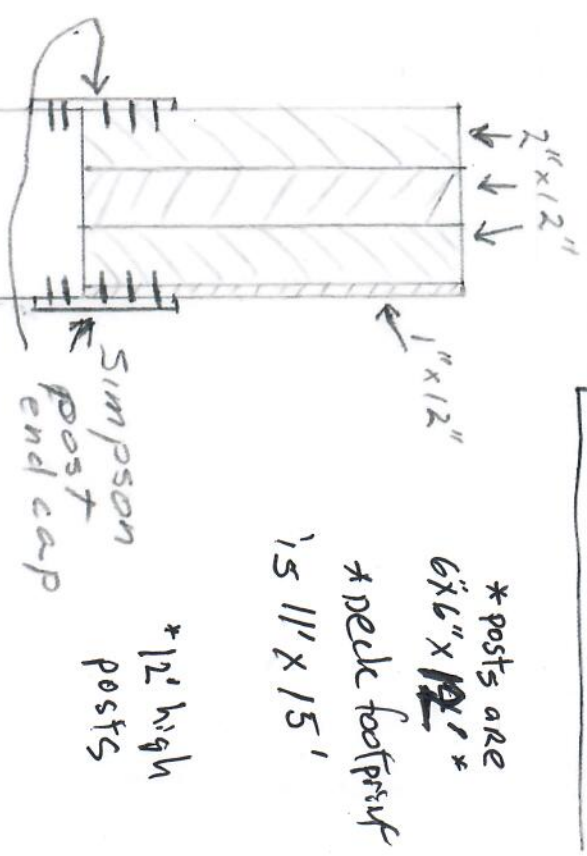

192 Ashmont St Portland, ME  
 194 2nd Floor Deck

Alteration Sheet 1:  
 2nd Floor Deck

\* posts are 6x6" x 12" x 15 11" x 15"  
 \* 12" high posts