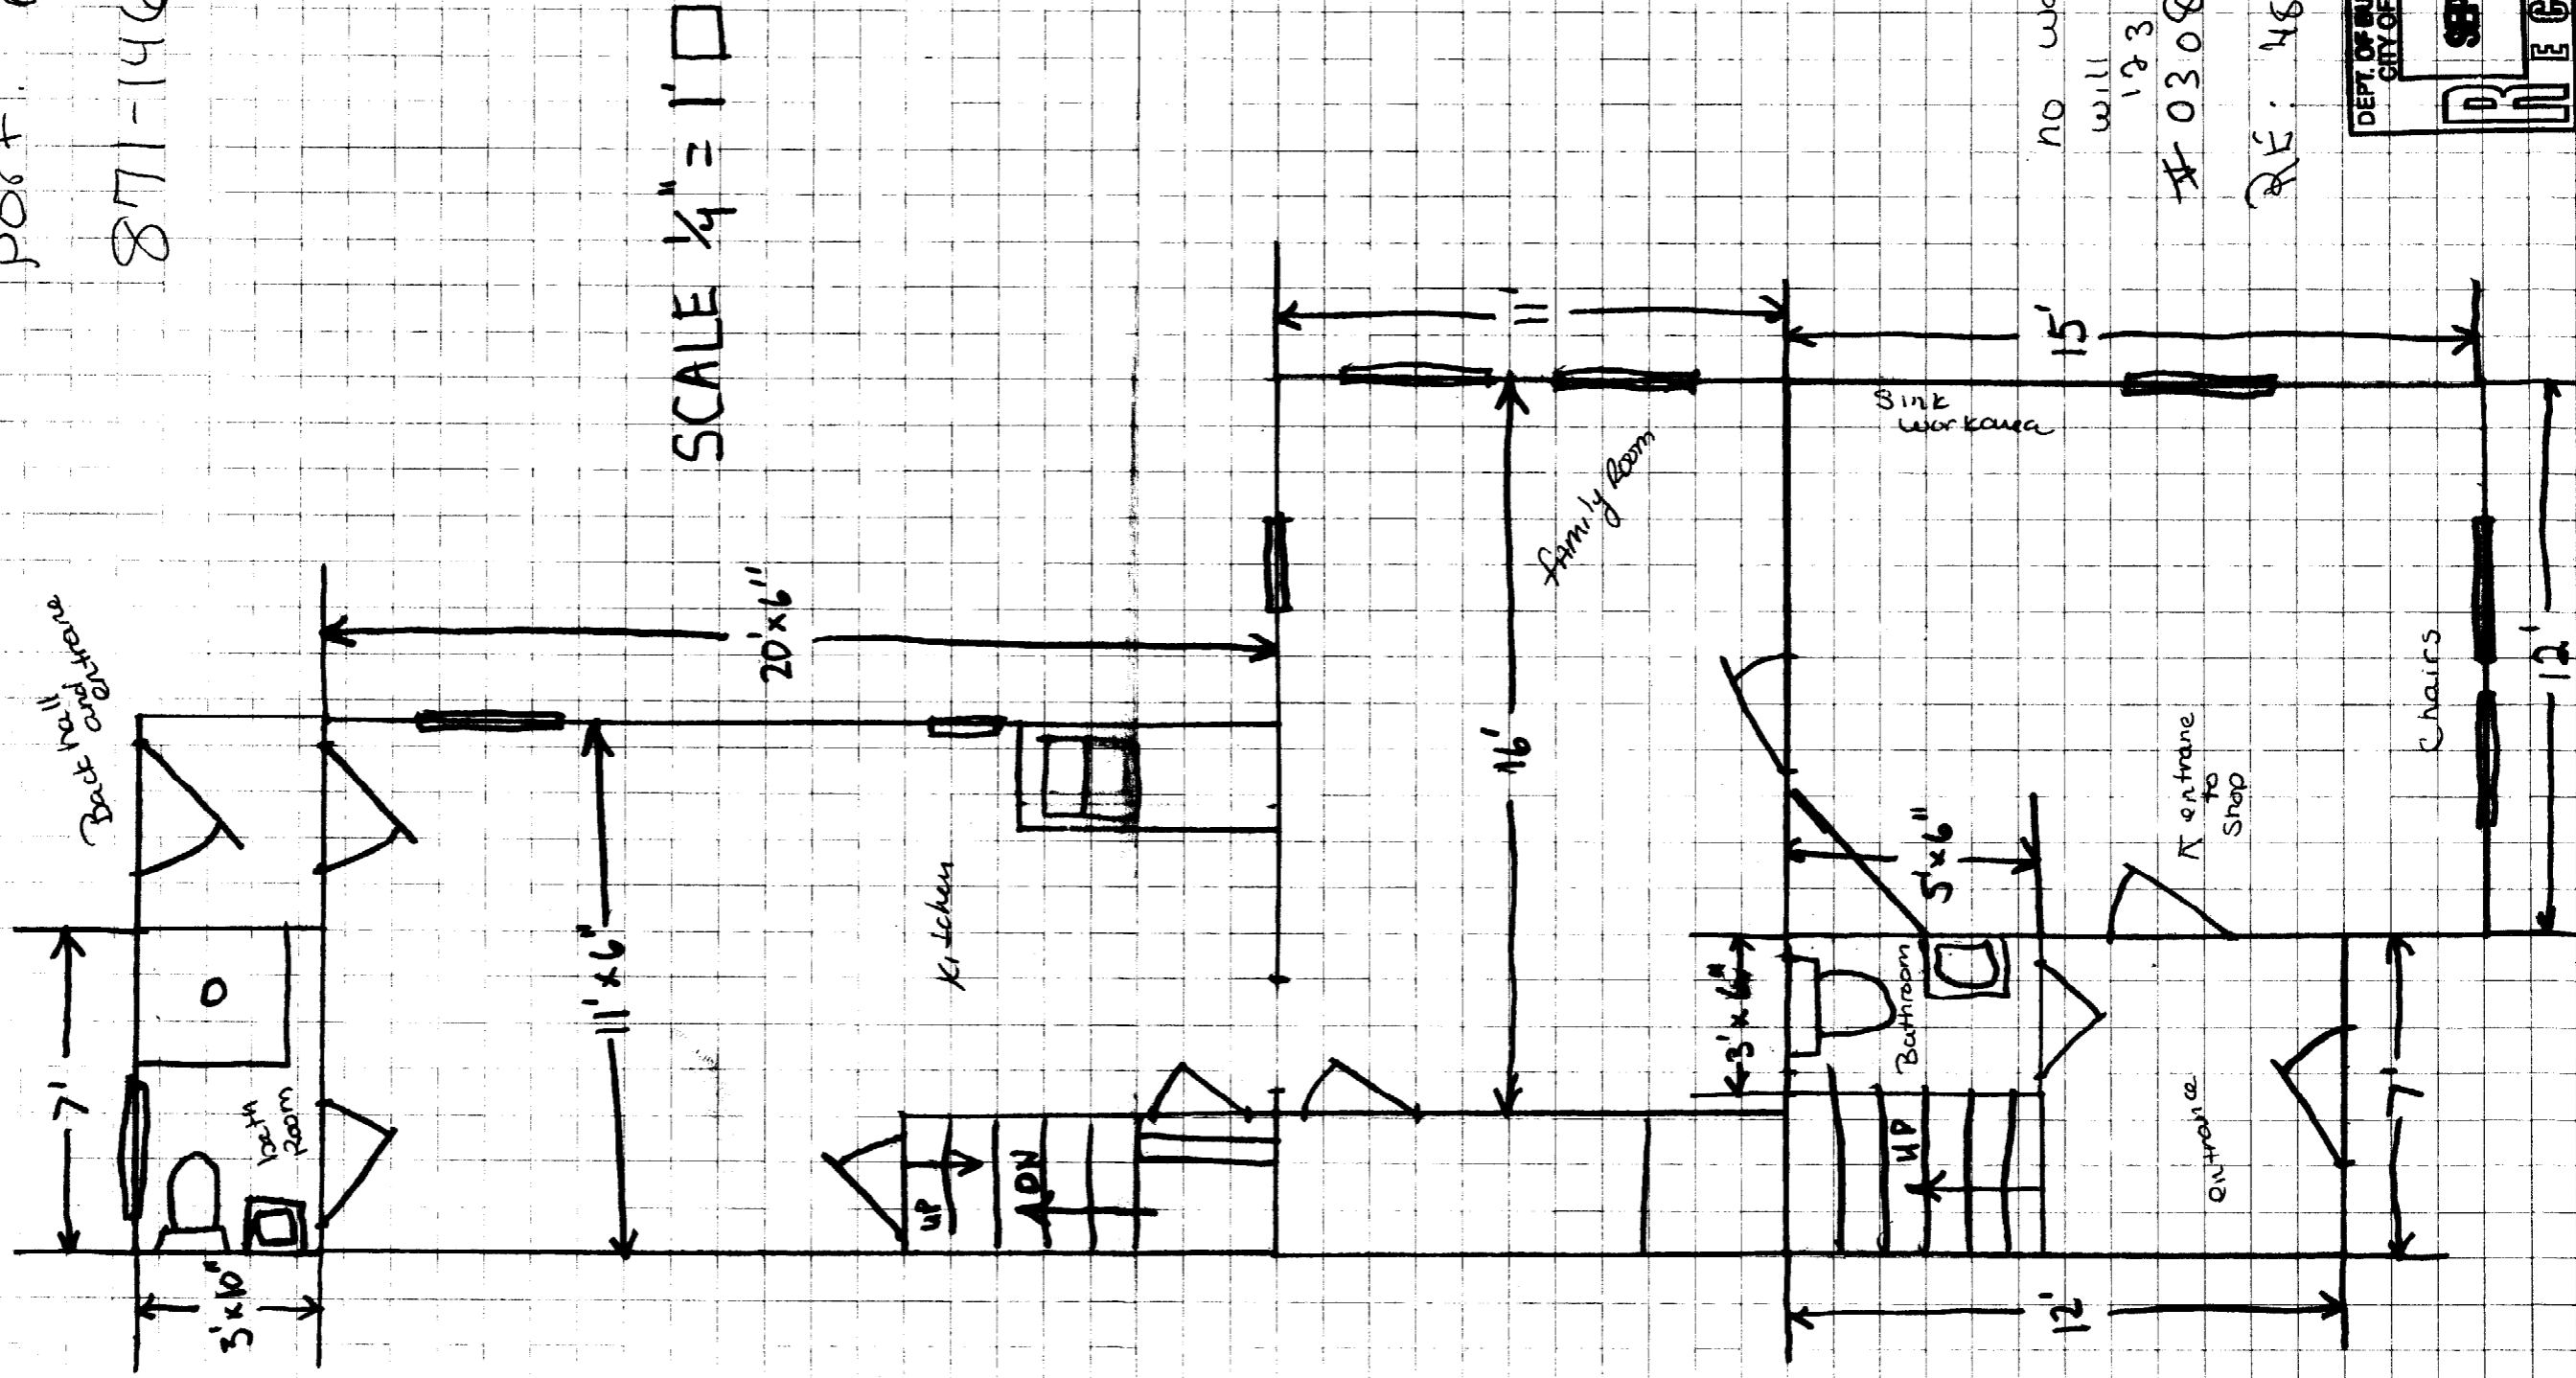

Linda Curran
 48 Sealeys AVE
 Port. Me.
 877-1461

no walls
 will be added
 1230089
 #030899

RE: 48 Sealeys Ave