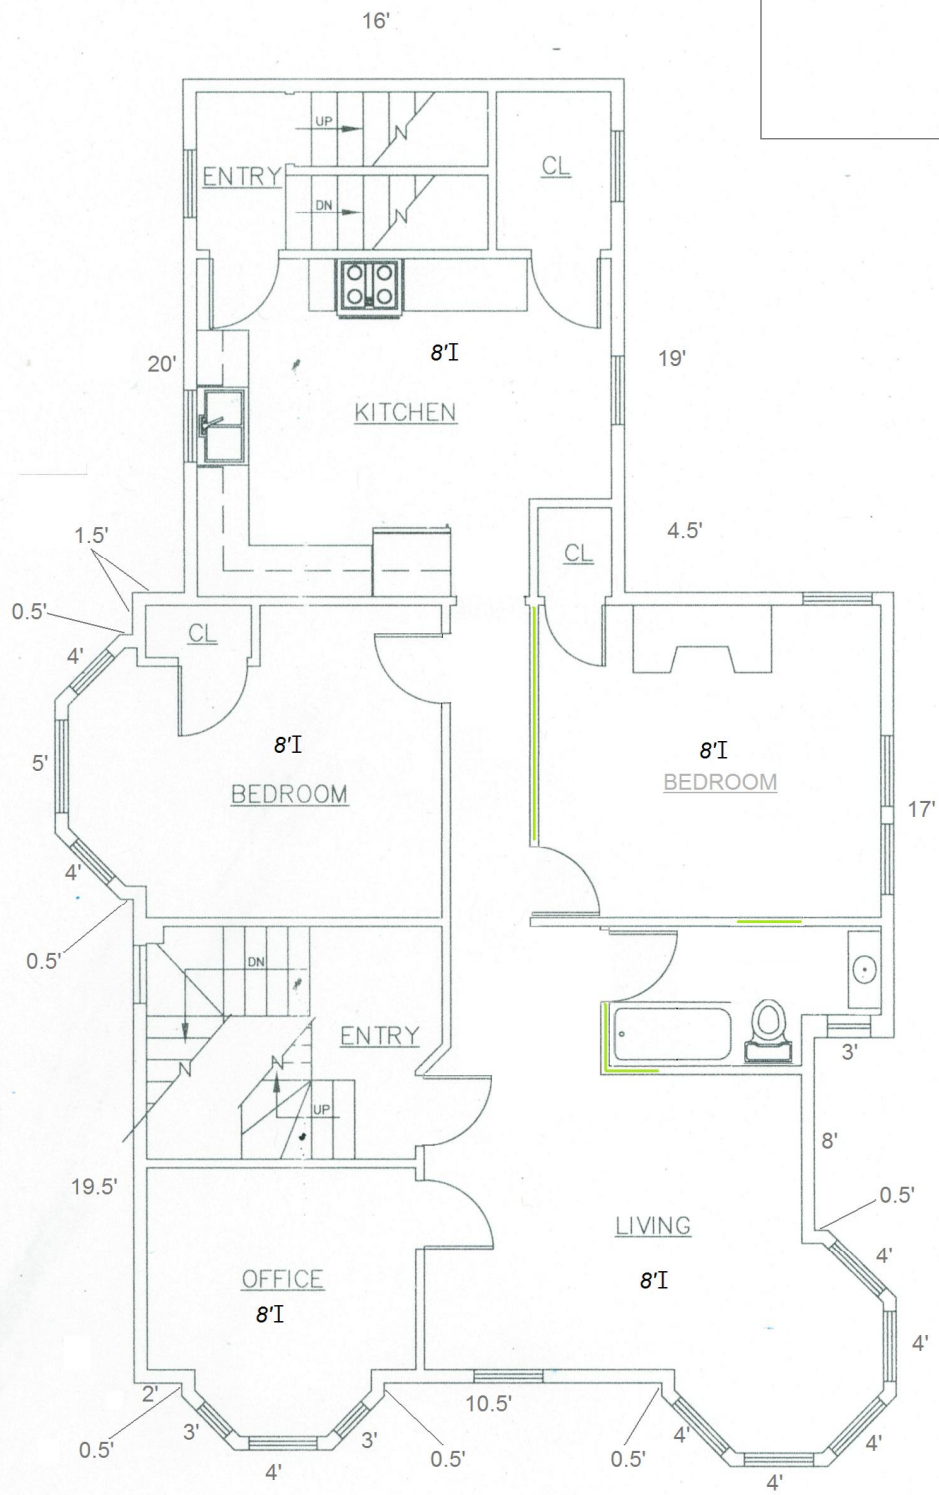

GREEN = walls to be added

**Free Agent CAD  
Drafting Service**

P.O. Box 2923  
So. Portland, ME 04116  
(O) 207-210-6565  
(C) 207-615-4849  
www.yourcadguy.com

## SECOND FLOOR PLAN 17 GLENWOOD AVENUE PORTLAND, MAINE

SCALE: 1/8" = 1'-0"

DATE: 08/15/13

DRAWING

A-2