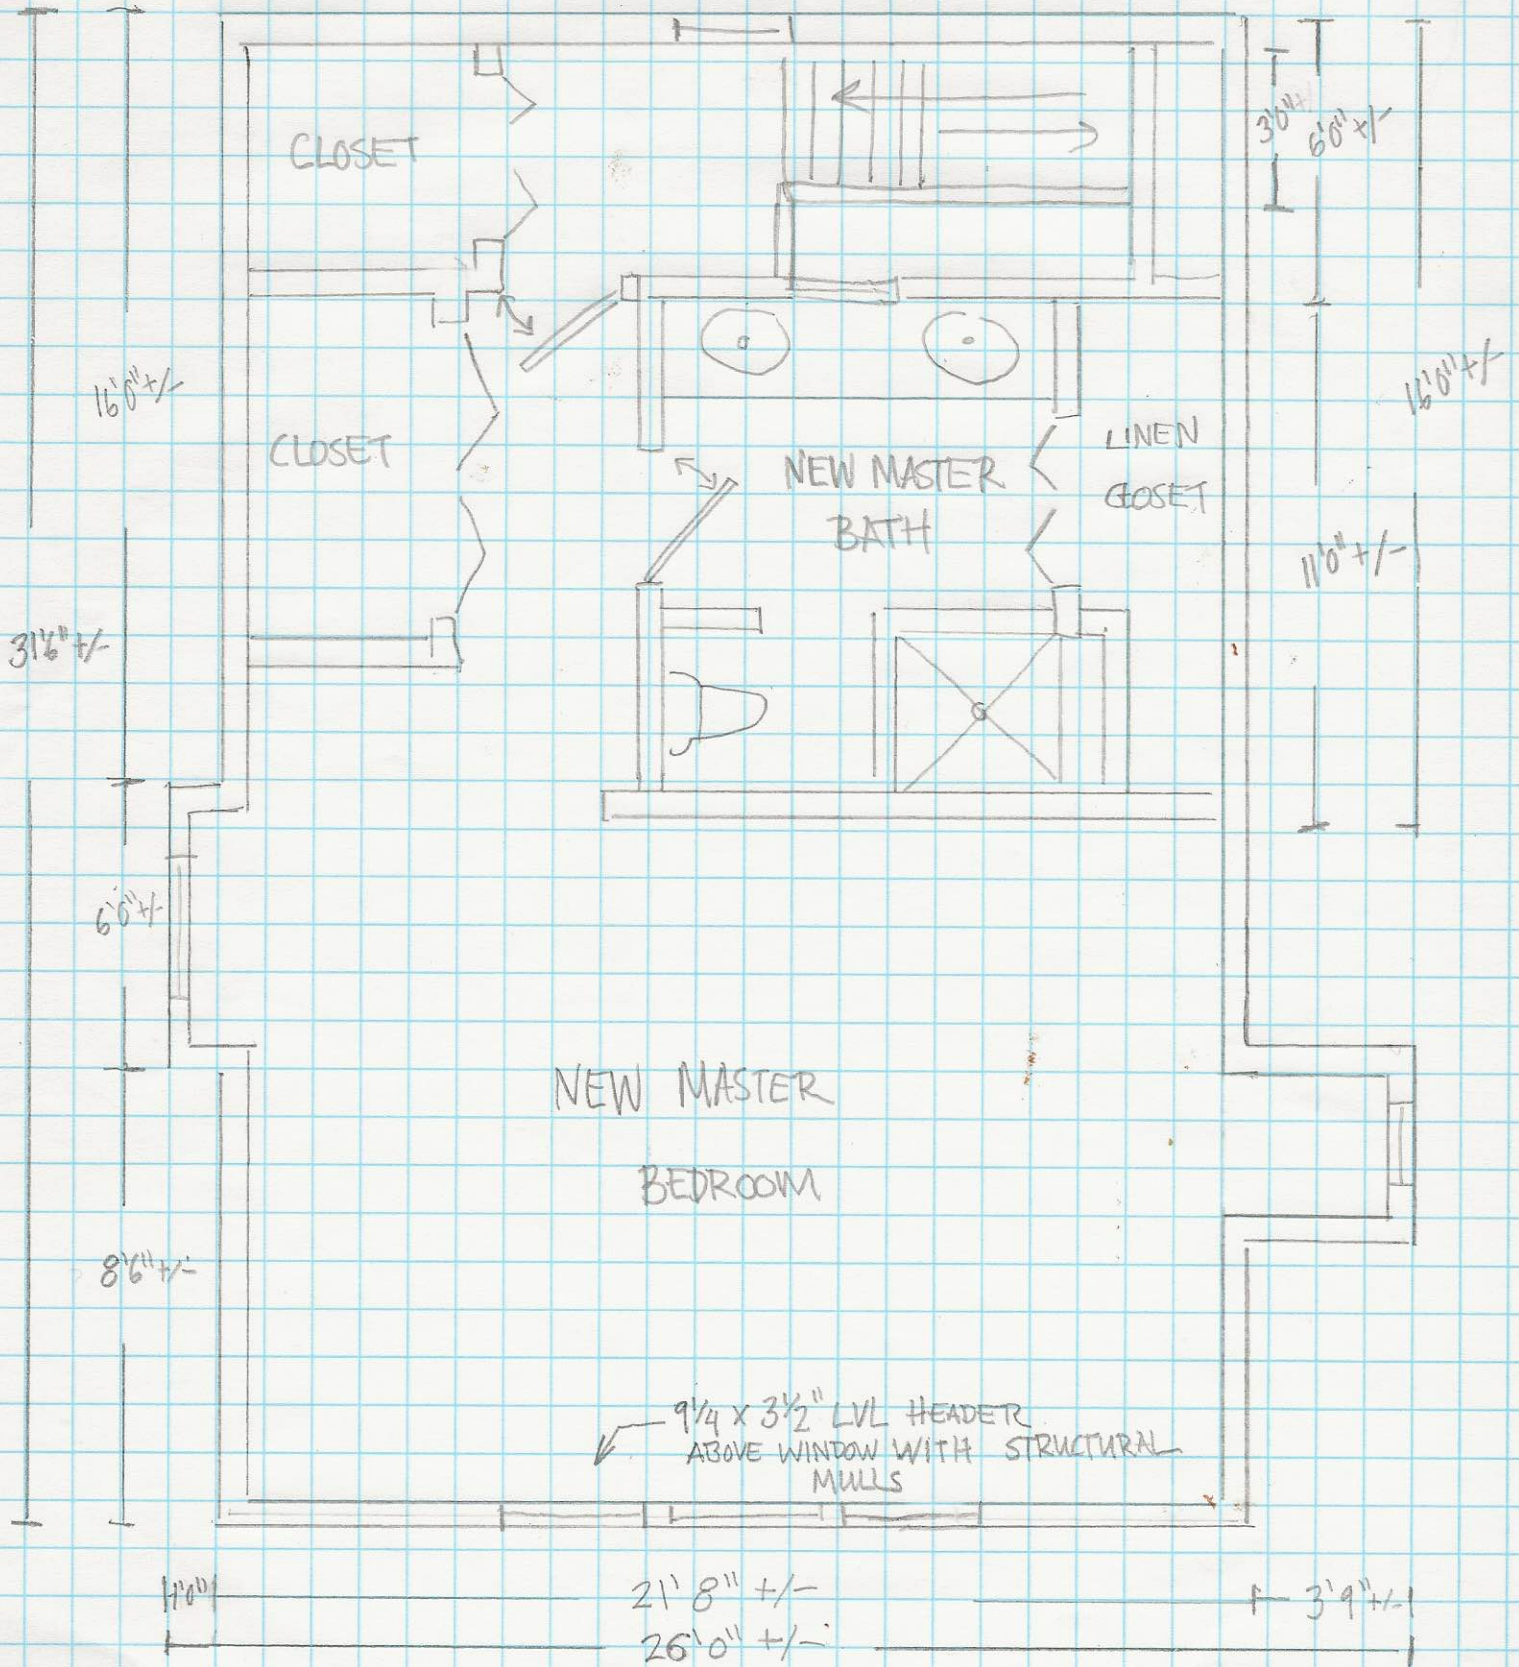

# ASEN RESIDENCE PROPOSED PLAN

8 GLENWOOD AVE  
 SCALE 1/4" = 1 FOOT  
 C.A. MONSELL AND COMPANY