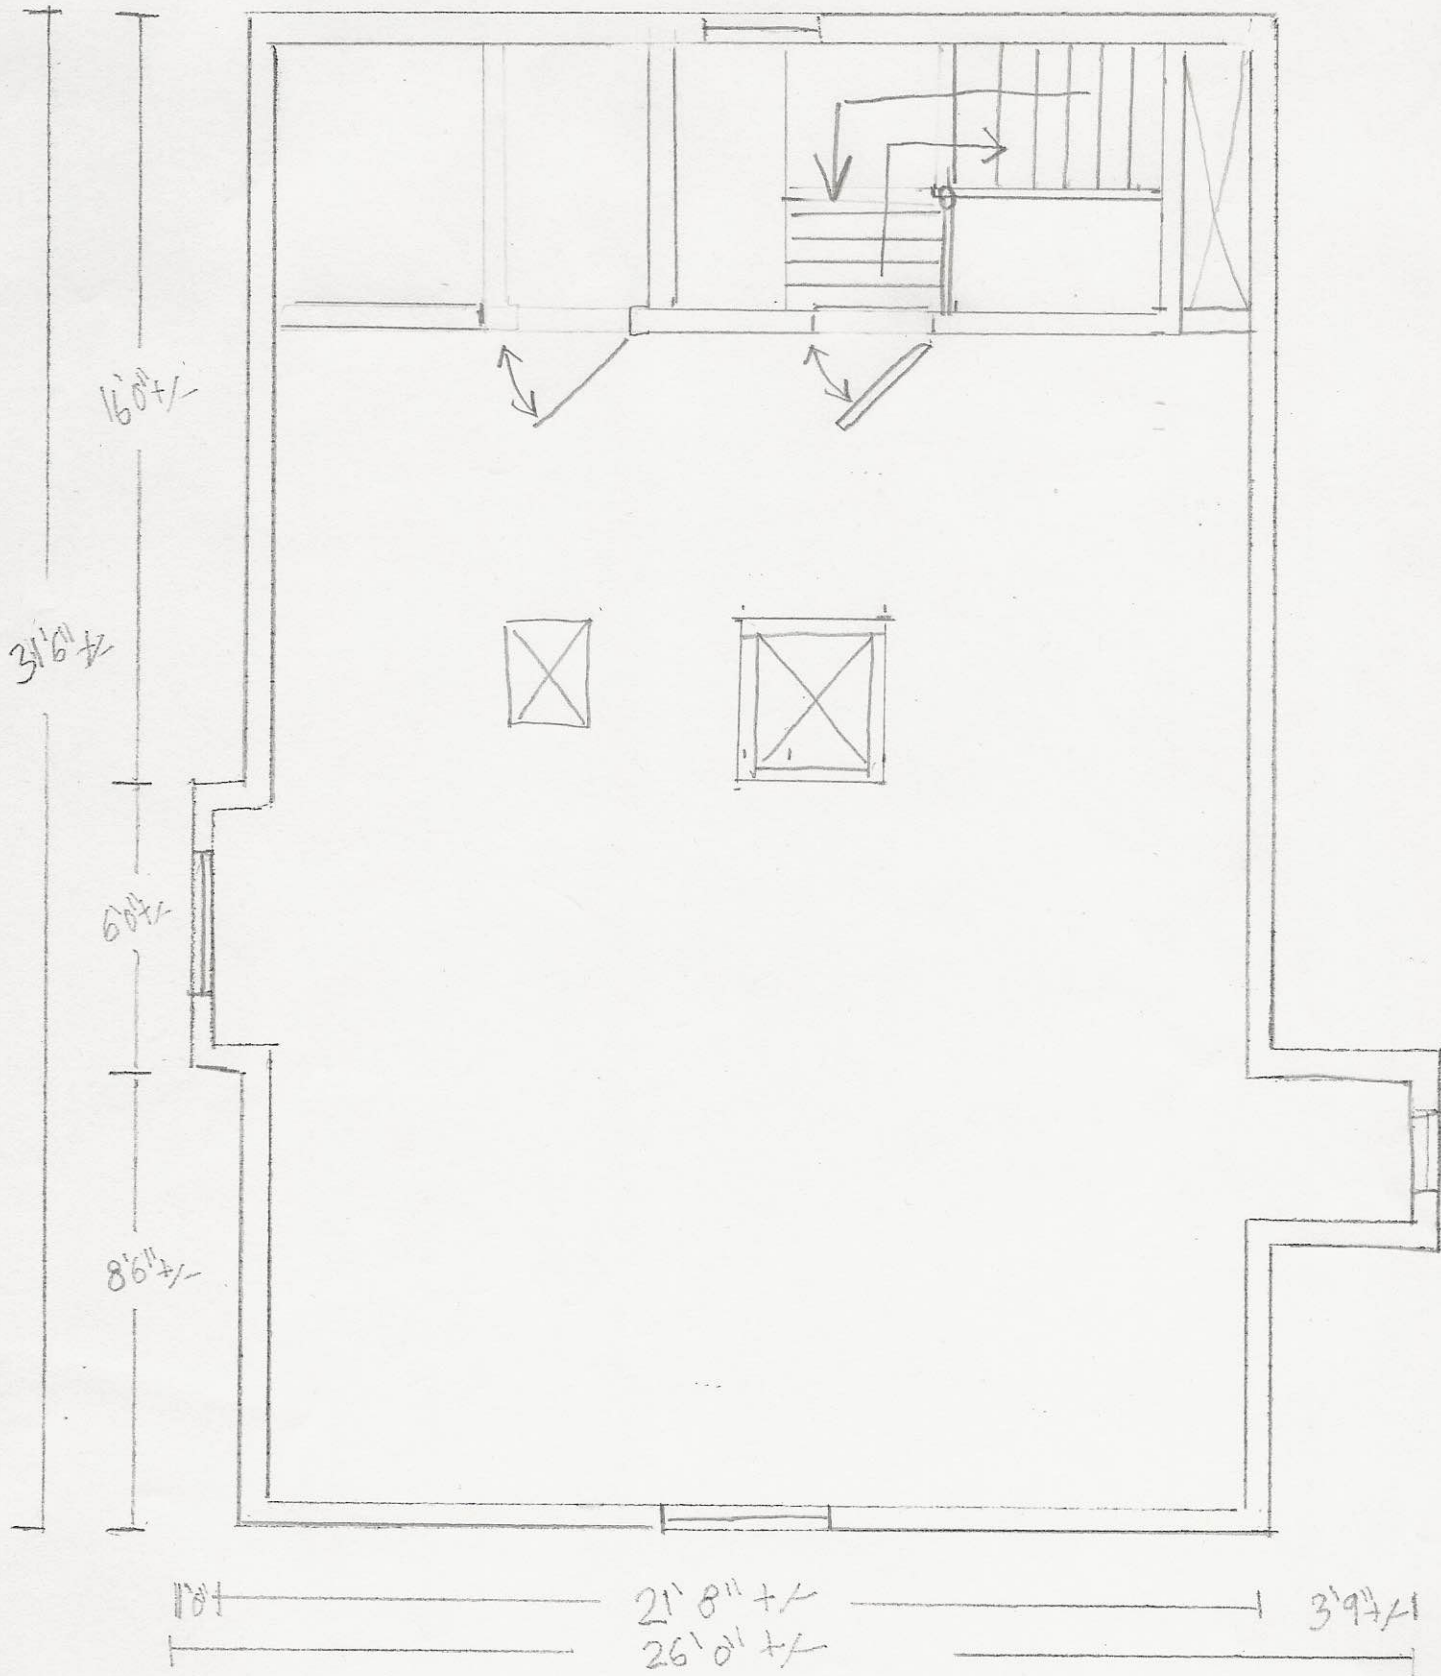

ASEN RESIDENCE EXISTING PLAN

8 GLENWOOD AVE
SCALE 1/4" = 1 FT.
CA MONSELL AND COMPANY