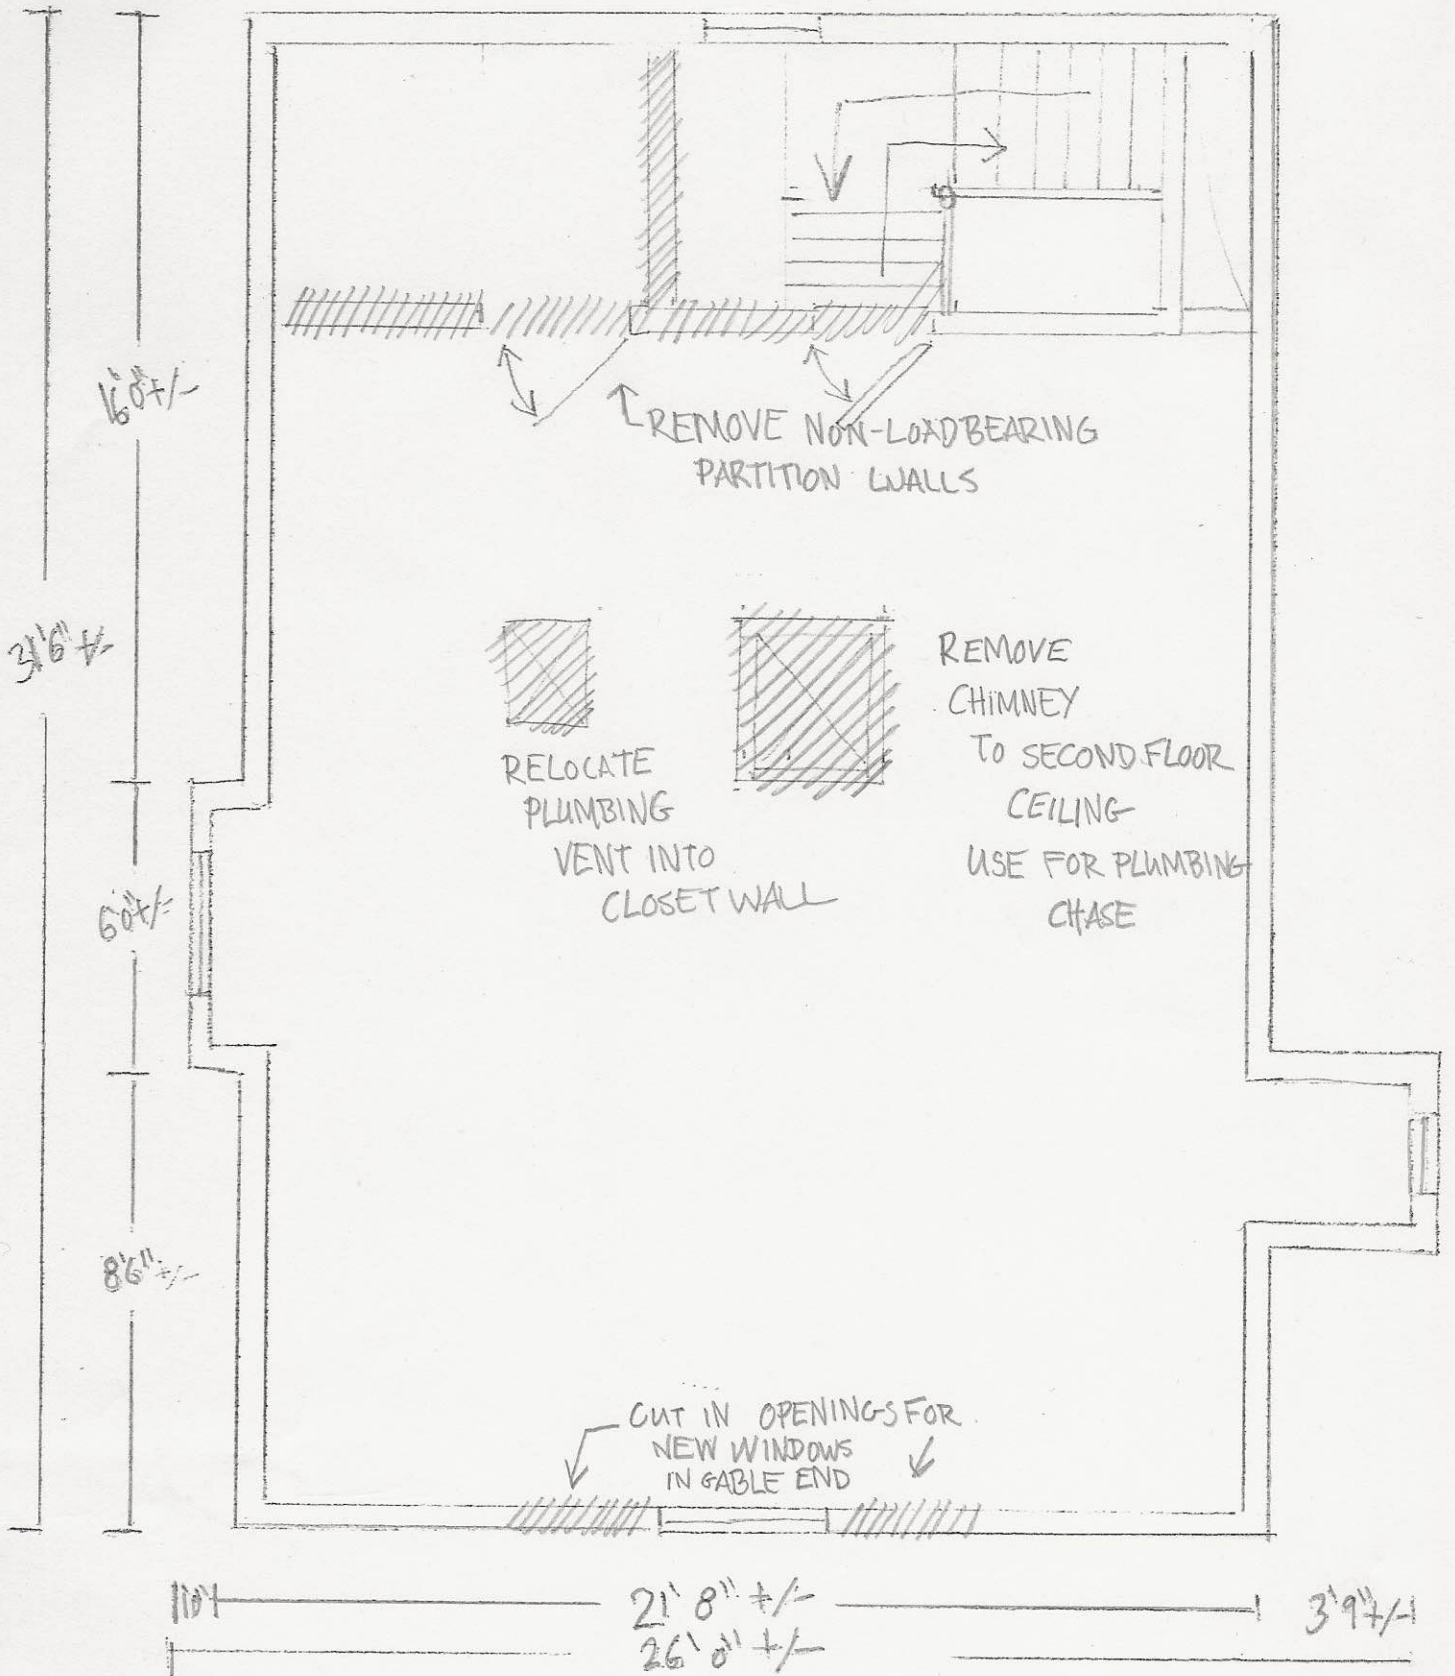

ASEN RESIDENCE DEMOLITION PLAN

8 GLENWOOD AVE
SCALE 1/4" = 1 FT.
CA MONSELL AND COMPANY