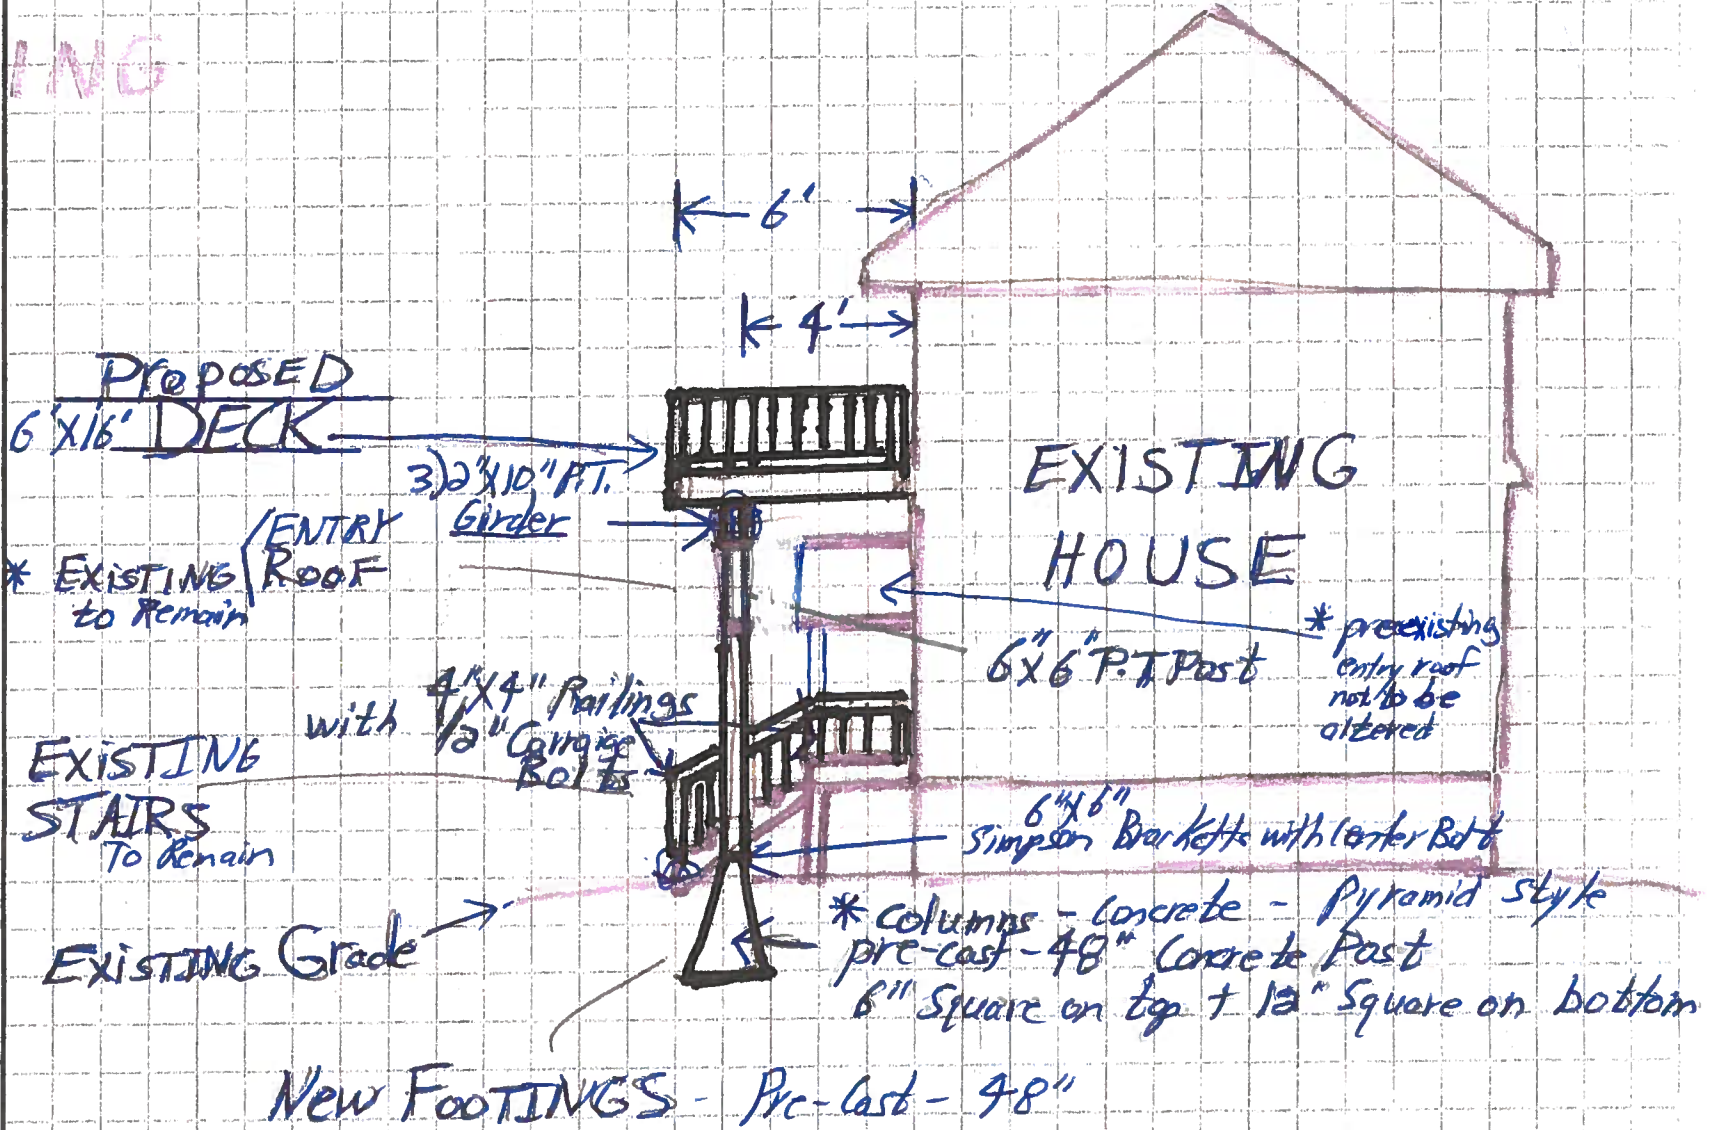

SIDE PROFILE

8' X 16' DECK

346 Woodford St
Portland, ME

■ NEW

■ EXISTING

HOLLAN BUS FORMS & SYSTEMS (207) 783-0400

Ref. No. G 05911553

NOT TO SCALE