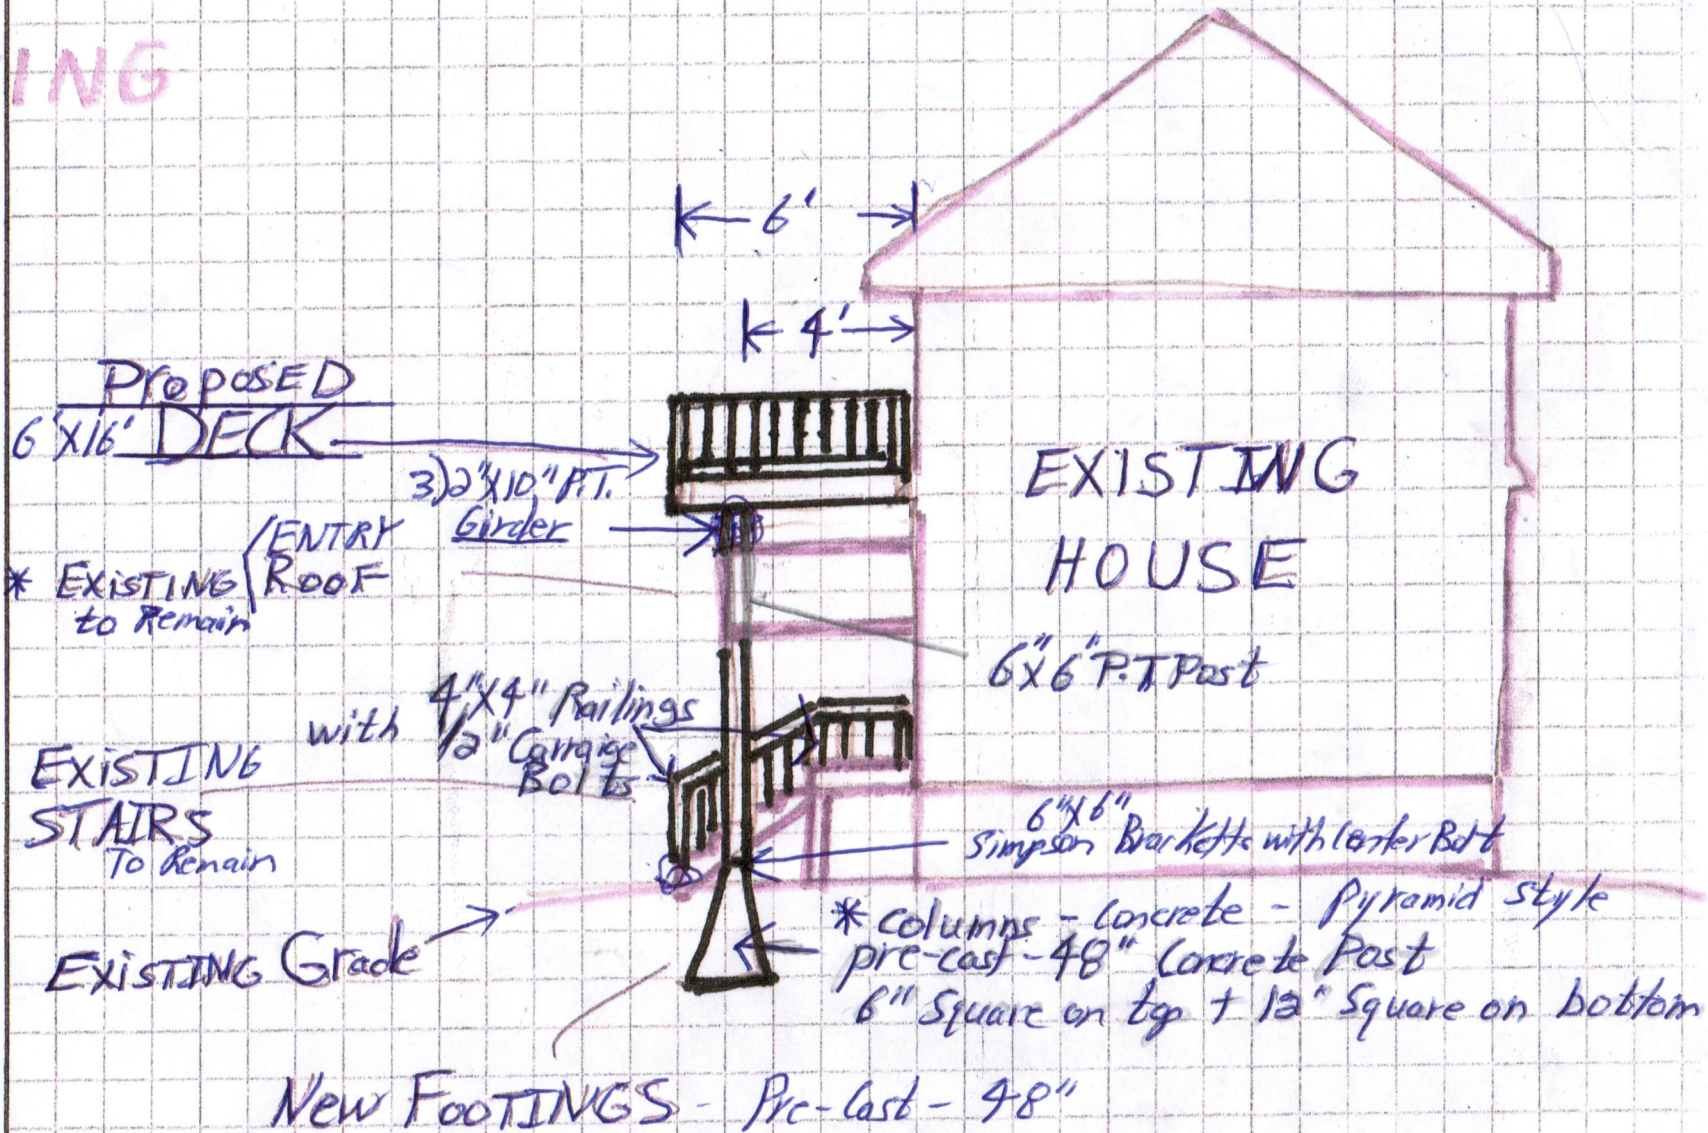

SIDE PROFILE

8' X 16' DECK

346 Woodford St
Portland, ME.

■ NEW

■ EXISTING

HOLTAN BUS FORMS & SYSTEMS (207) 783-0100

Ref. No. G 0959