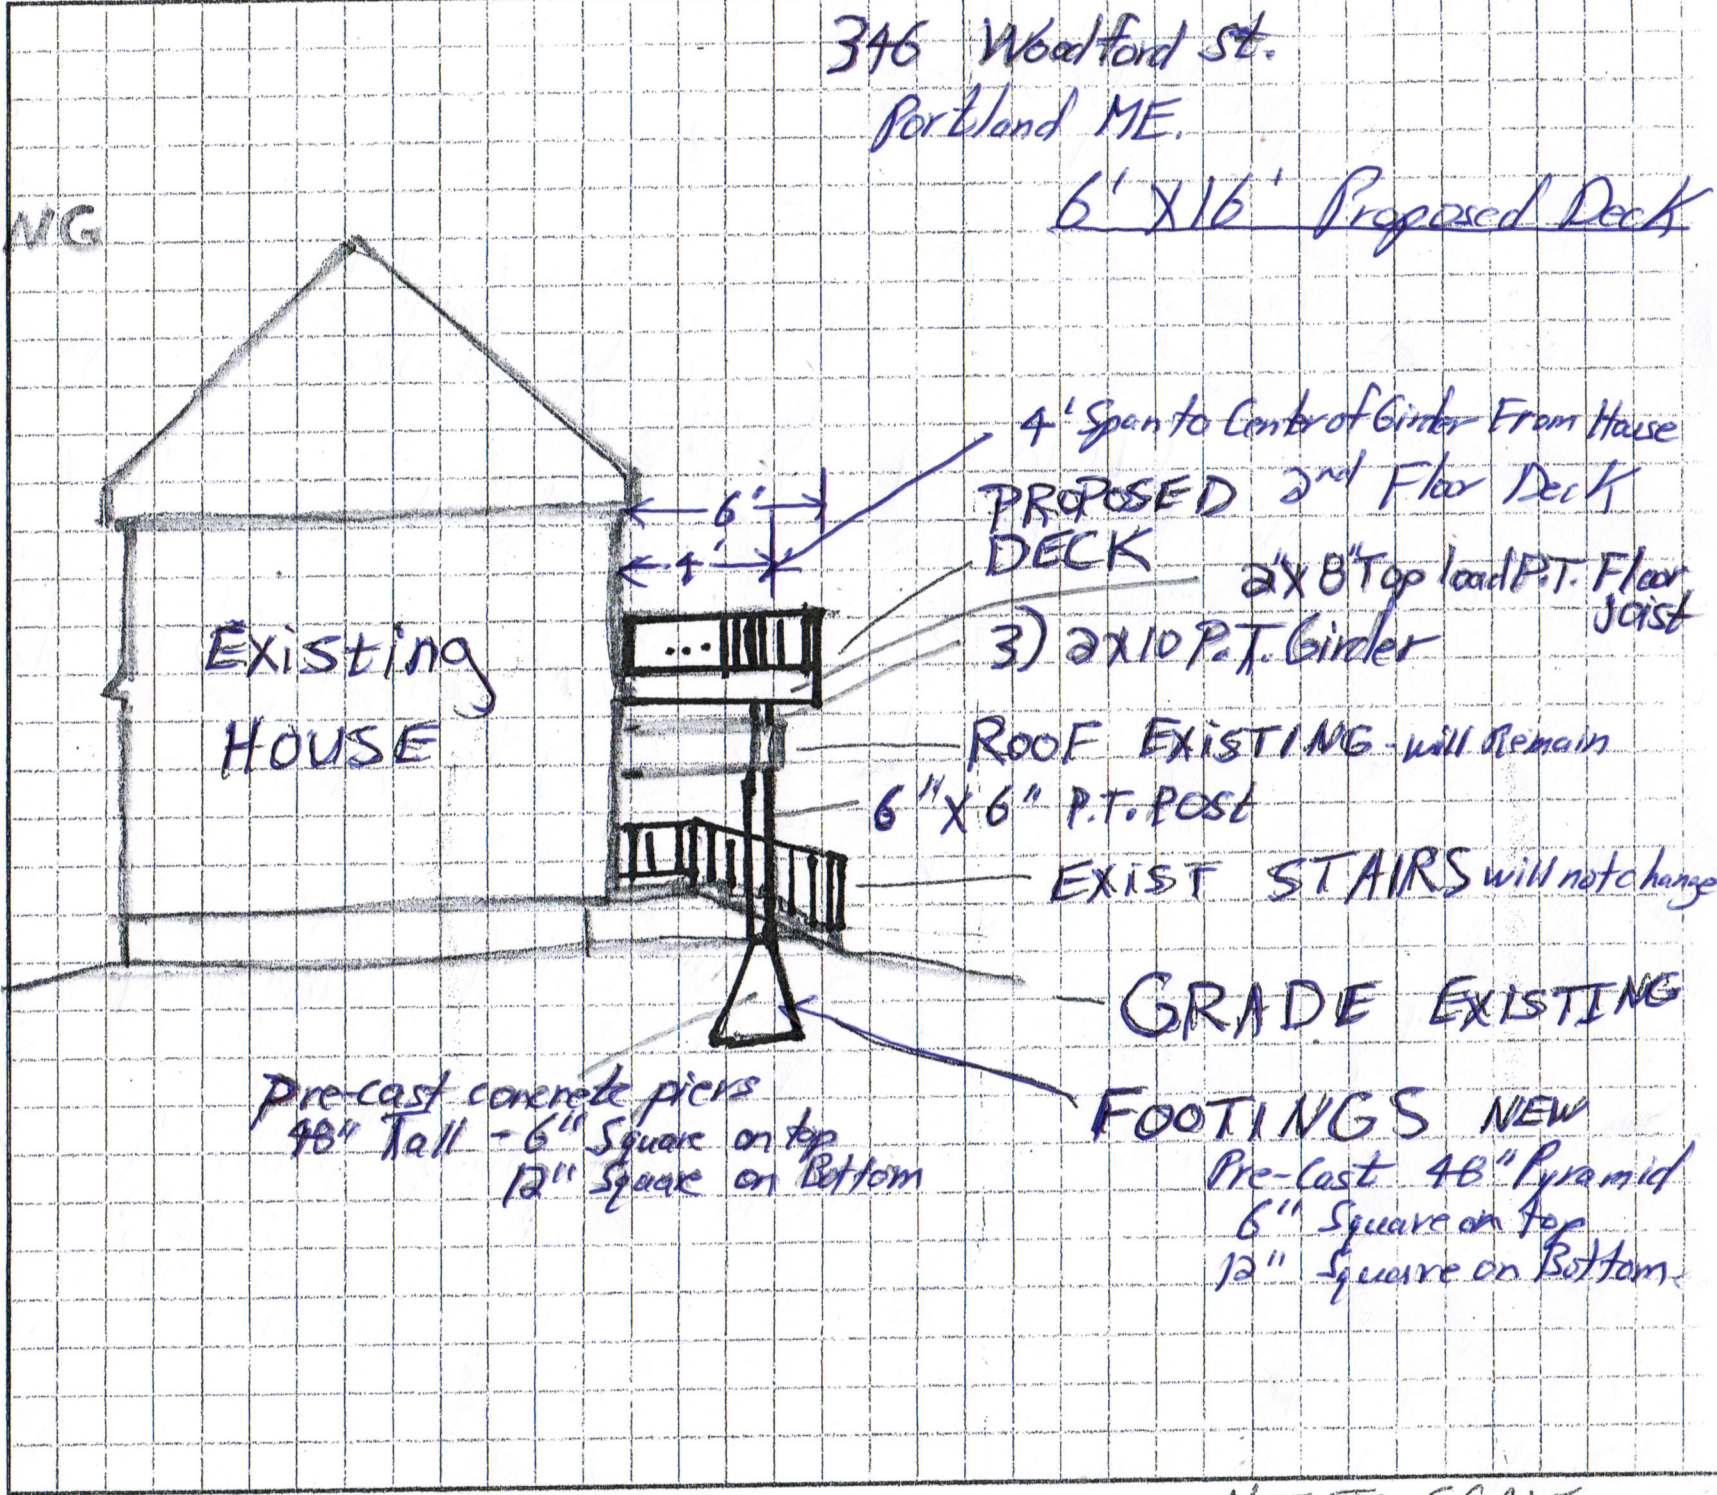

SIDE PROFILE

346 Woodford St.
Portland ME.

6' x 16' Proposed Deck

■ NEW

■ EXISTING

HOLTAN BUS FORMS & SYSTEMS (207) 783-0400

Ref. No. 2 056911553

NOT TO SCALE