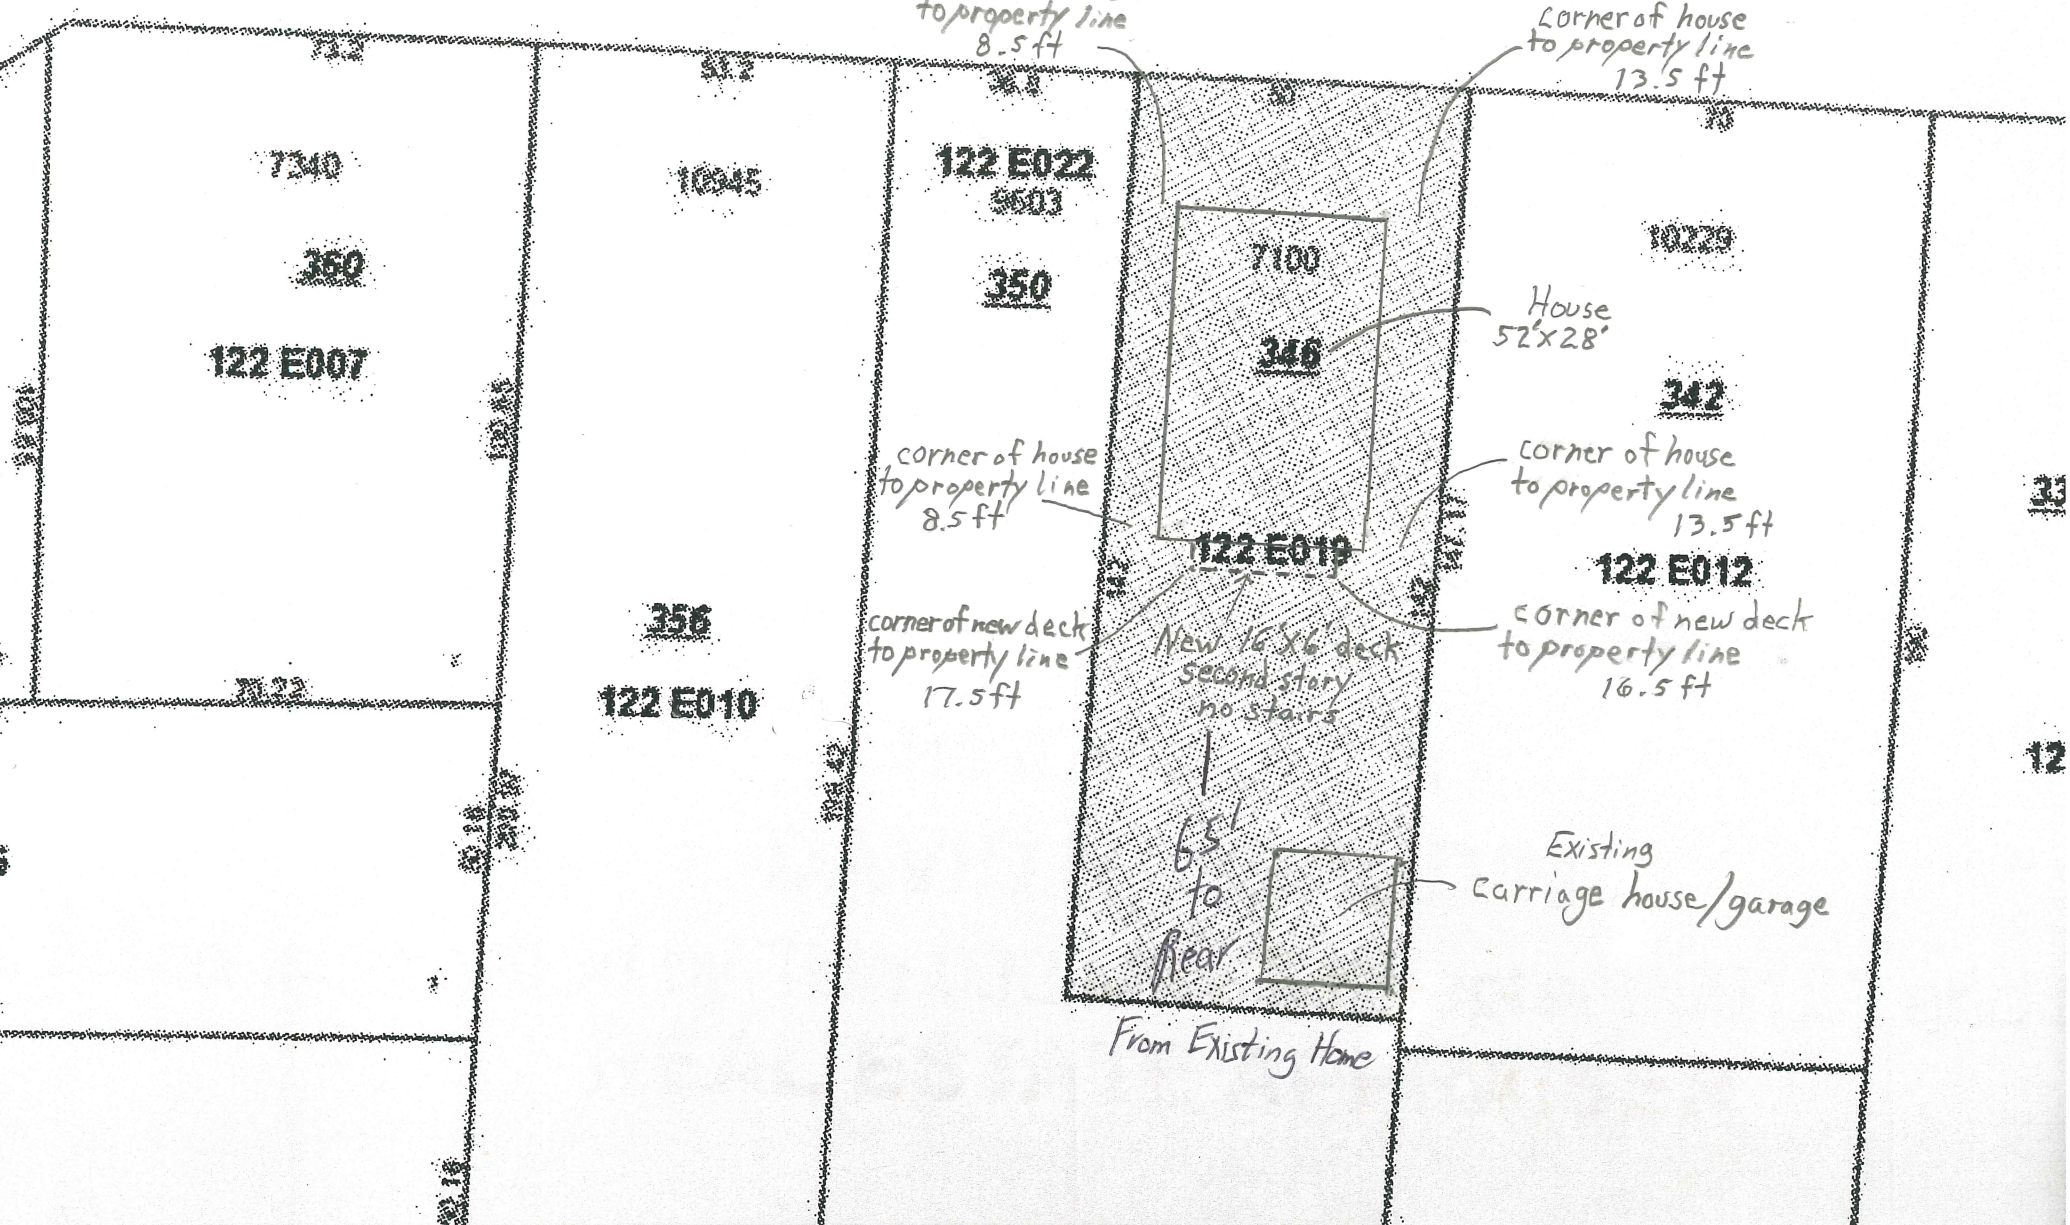

346 Woodford St - Portland

parcel ID # 122-E-019-001

WOODFORD ST

698 - 13E
331 - 369
018 - 28E

corner of house to property line 8.5 ft

corner of house to property line 13.5 ft

122 E022
9603

10229

7340
360
122 E007

10945

350

House 52'x28'

7100
346

342

corner of house to property line 8.5 ft

corner of house to property line 13.5 ft

122 E019

122 E012

corner of new deck to property line 17.5 ft

corner of new deck to property line 16.5 ft

New 16'x6' deck
second story
no stairs

356
122 E010

6.5'
to
Rear

Existing carriage house/garage

From Existing Home