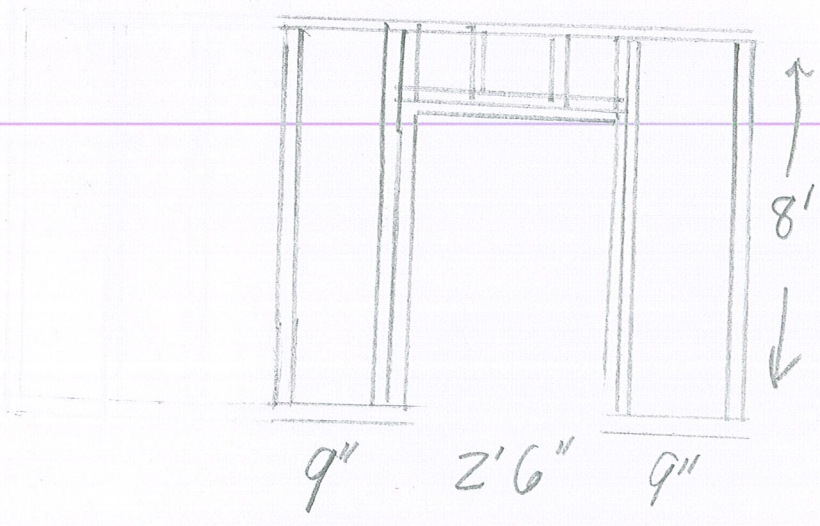

Woodsford Front Unit First Floor
ARW CLOSET AREA

2x4
16" O.C.
2' 6" door
8' height

Front View

Side View