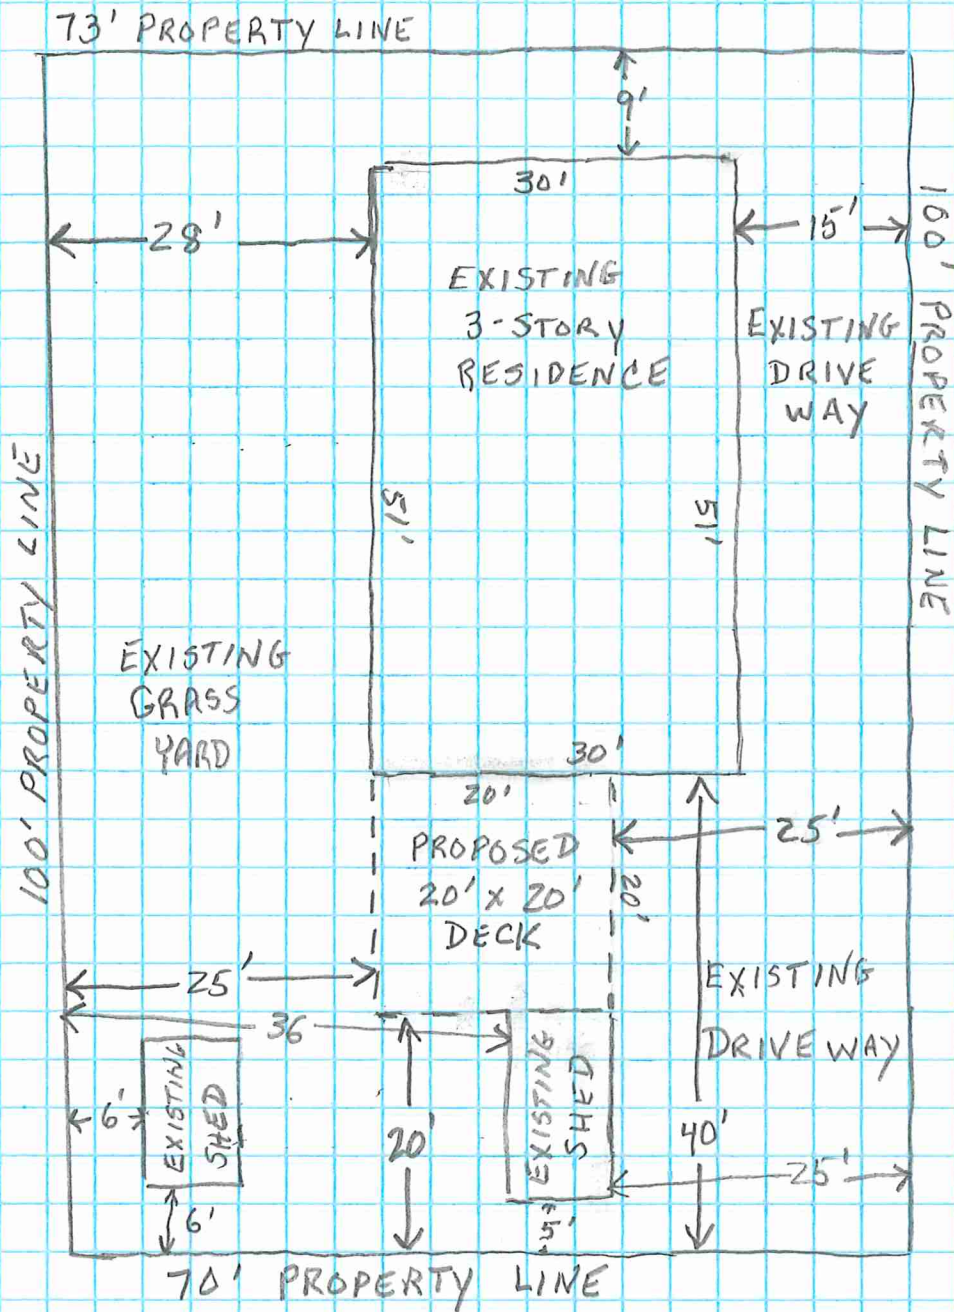

DRAWING 1.

PLOT PLAN
360 WOODFORD ST
PORTLAND, ME 04103

8 ft.
one square = 4 feet

OWNER: GREGORY STONE
ADDRESS: 360 WOODFORD ST
PORTLAND, ME 04103
CHART, BLOCK, LOT #
122, E007, 001

TOTAL LOT AREA: 7340 s.f.
PROPOSED LOT
COVERAGE 2170 s.f.