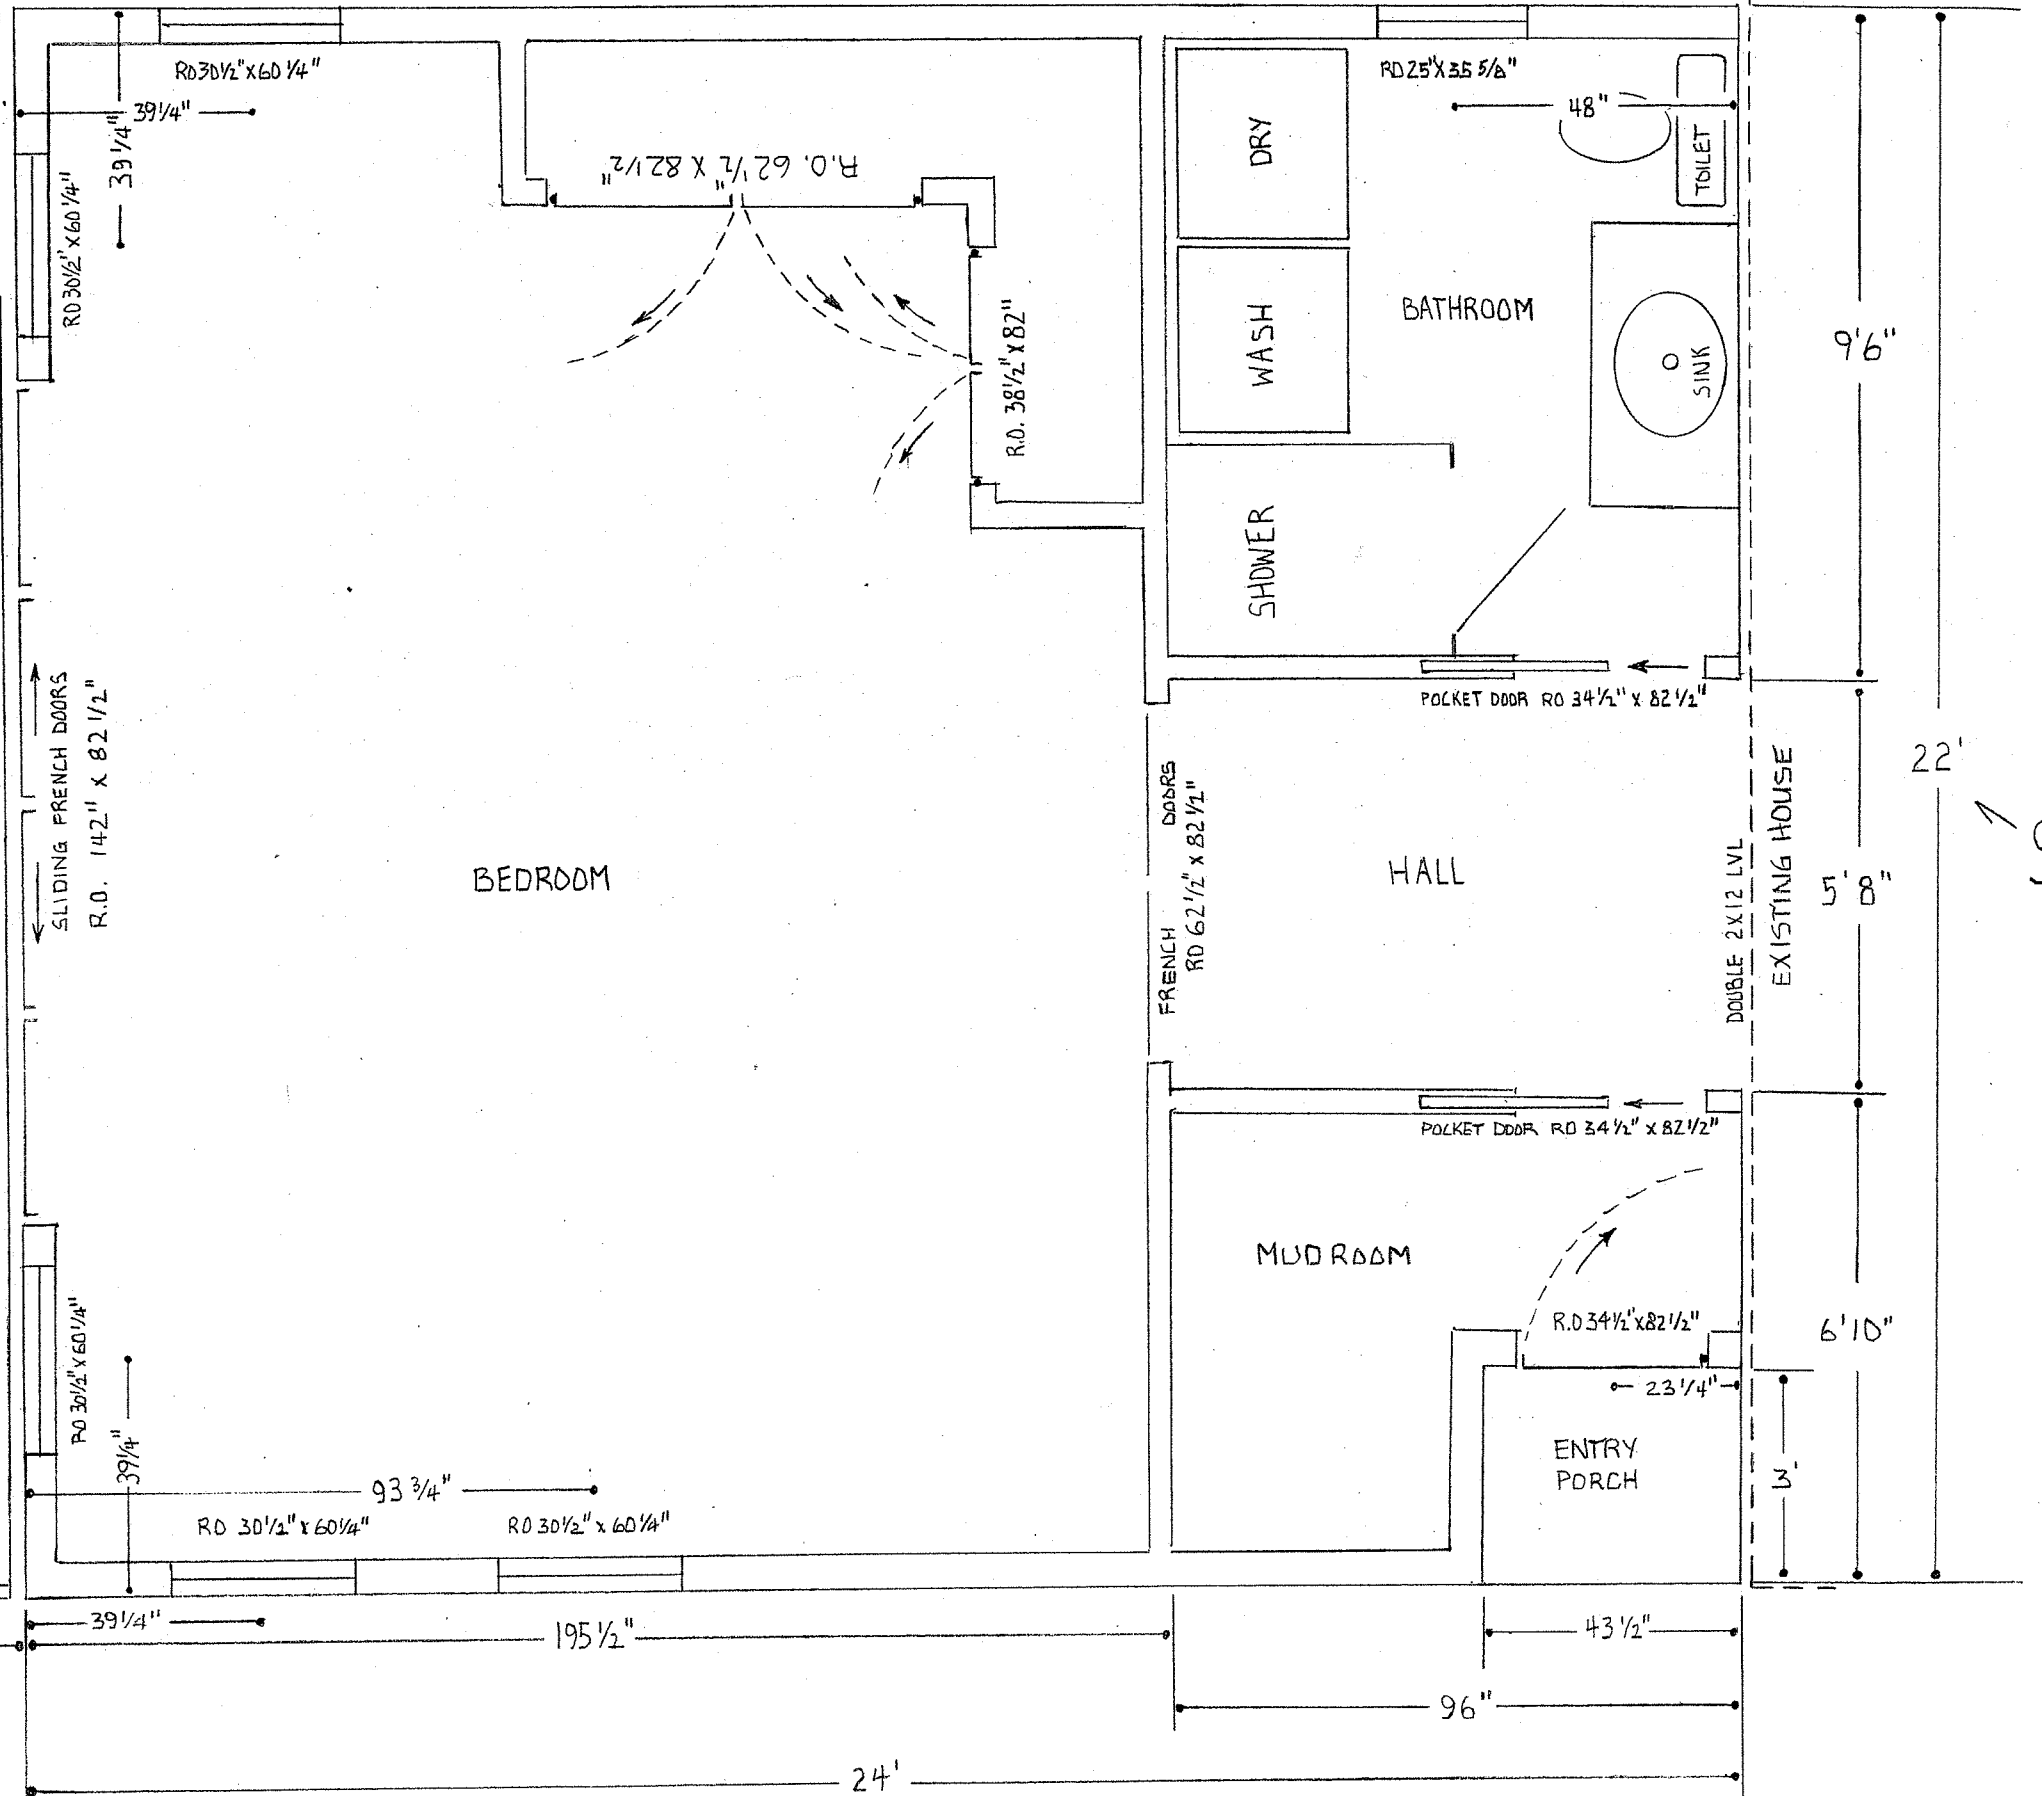

2x6 KD EXTERIOR WALL STUDS
 2x4 KD INTERIOR WALL STUDS
 TRIPLE 2x12 LVL HEADER
 FOR FRENCH SLIDER

REMAINING EXTERIOR
 HEADERS ARE 2x8 K.D

* FLOOR PLAN *

SCALE: 3/8" = ONE FOOT

STEGEMAN RESIDENCE
 180 Frances Street
 Portland, Maine
 1ST FLOOR PLAN

A-1