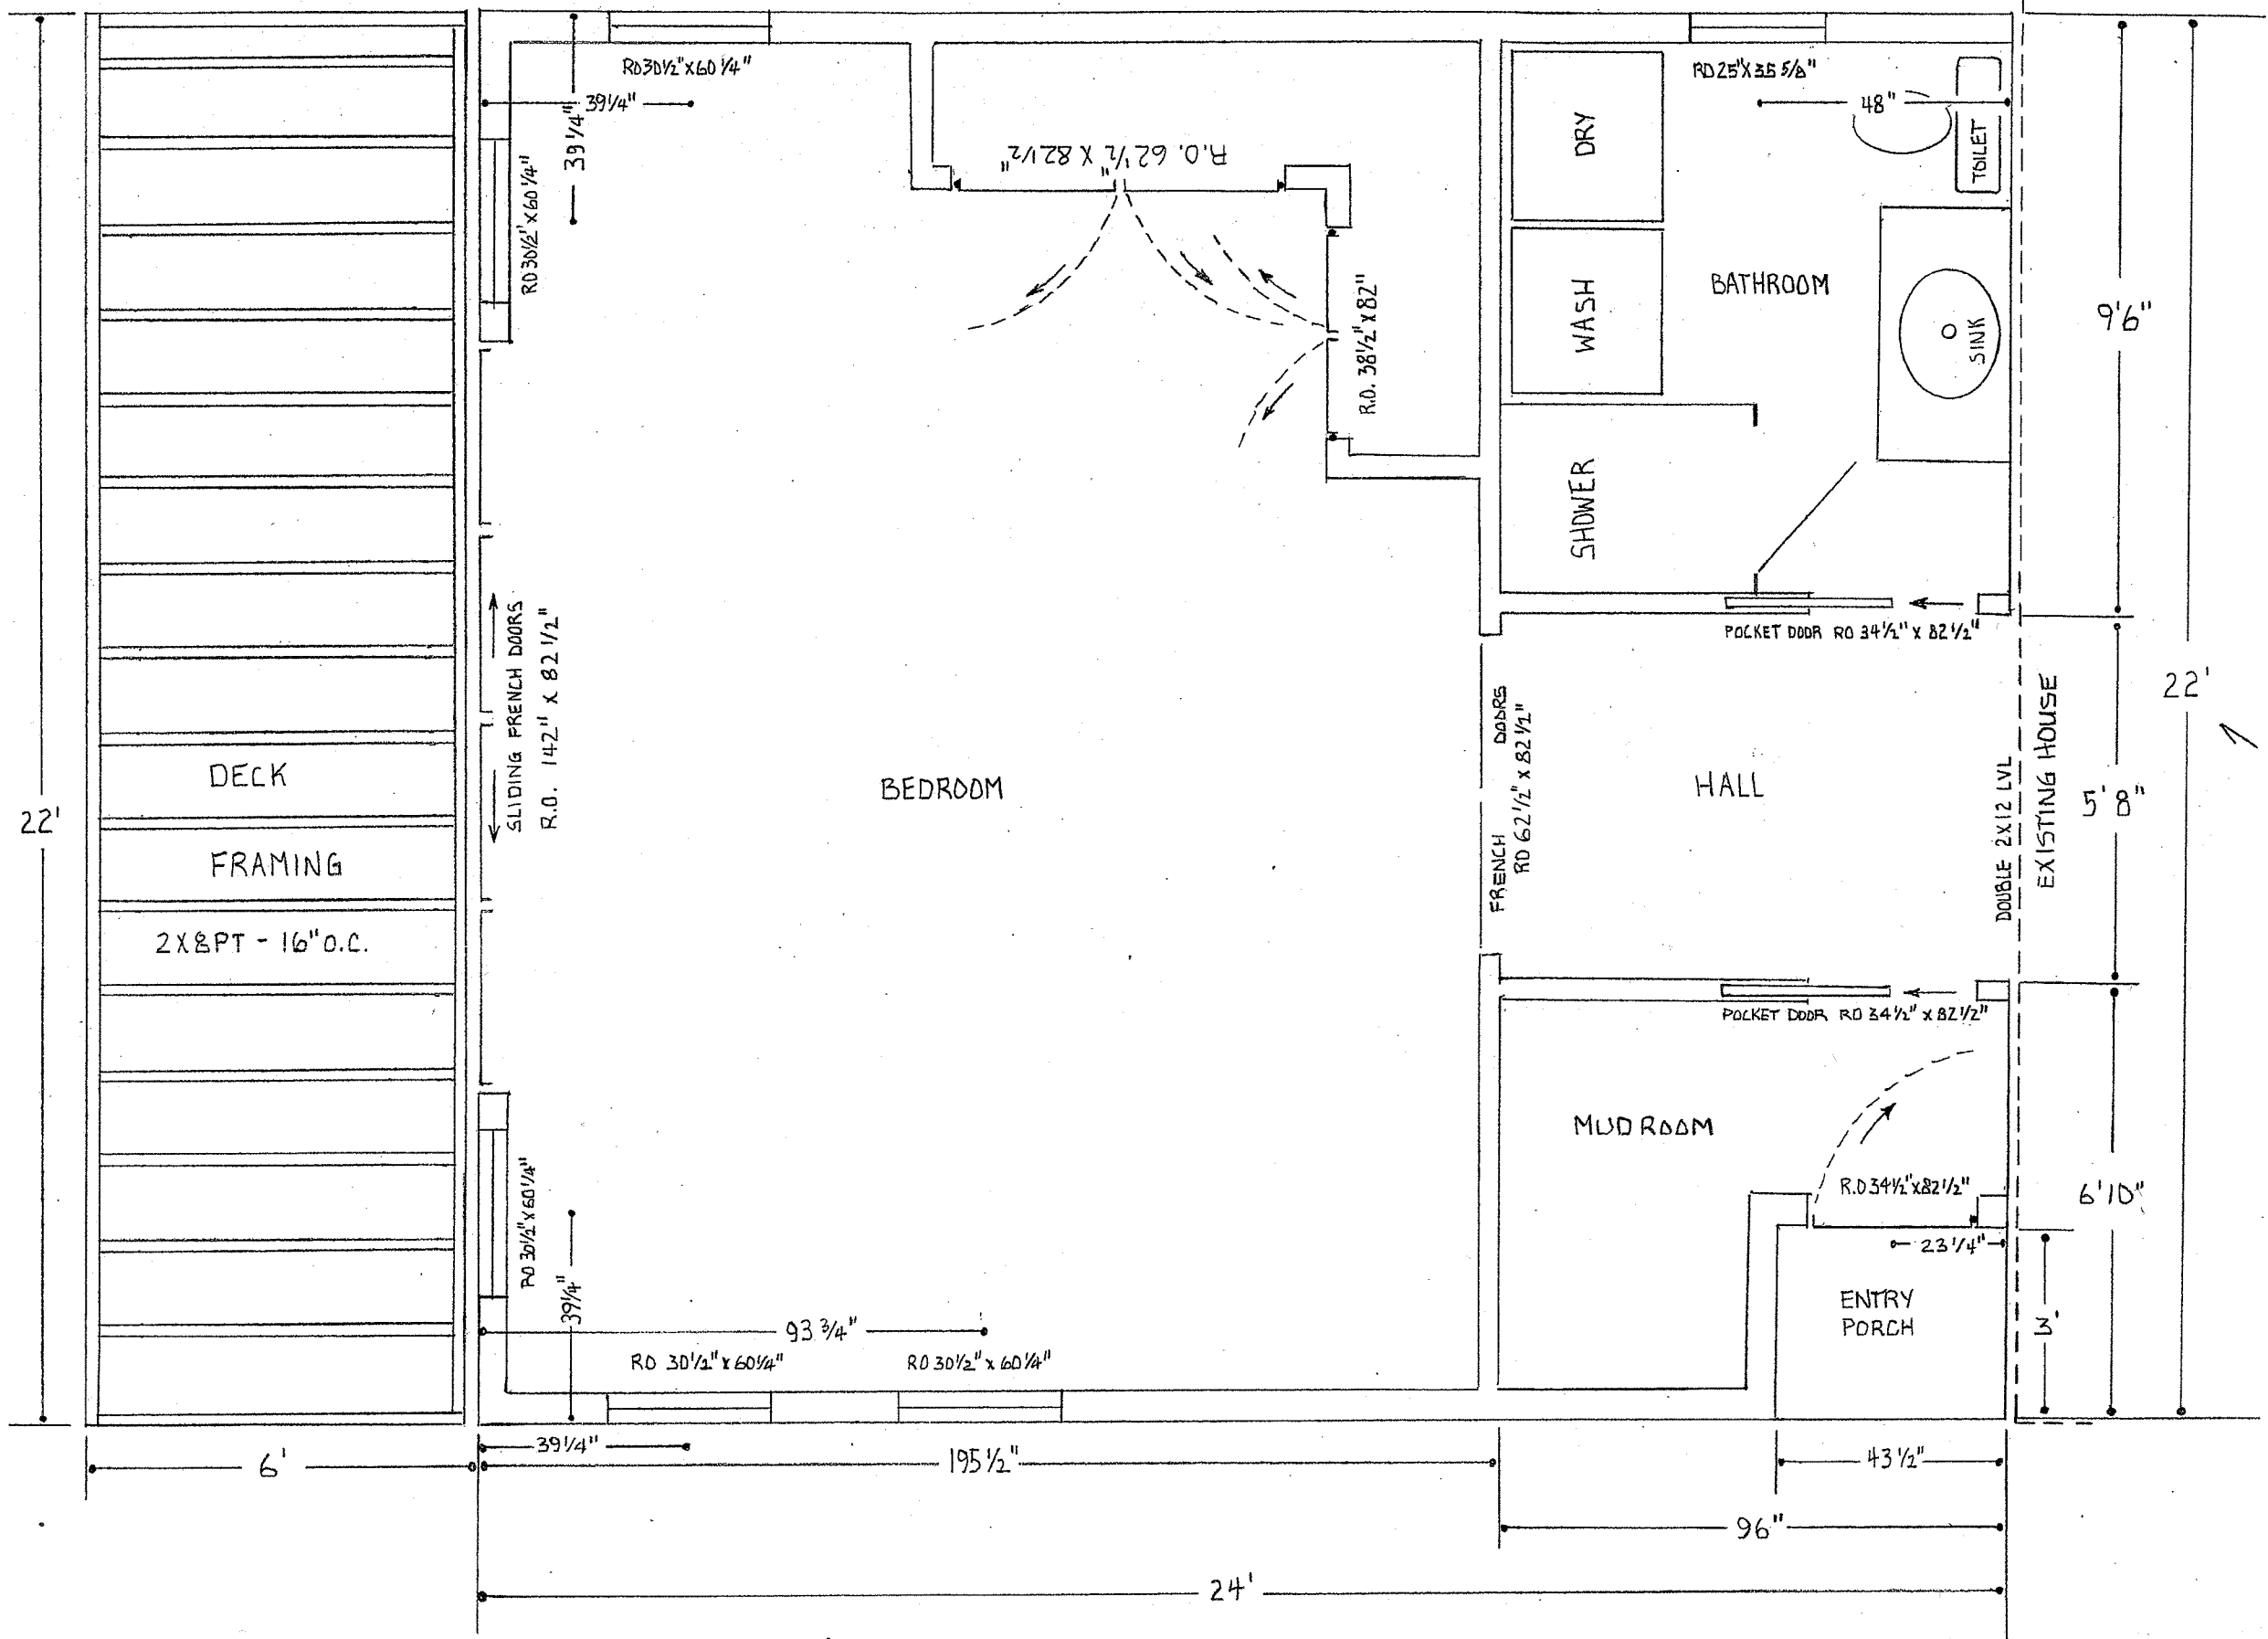

2X6 KD EXTERIOR WALL STUDS
 2X4 KD INTERIOR WALL STUDS
 TRIPLE 2X12 LVL HEADER
 FOR FRENCH SLIDER
 REMAINING EXTERIOR
 HEADERS ARE 2X8 K.D

* FLOOR PLAN *

SCALE: 3/8" = ONE FOOT

STEGEMAN RESIDENCE
 180 Frances Street
 Portland, Maine
 1ST FLOOR PLAN