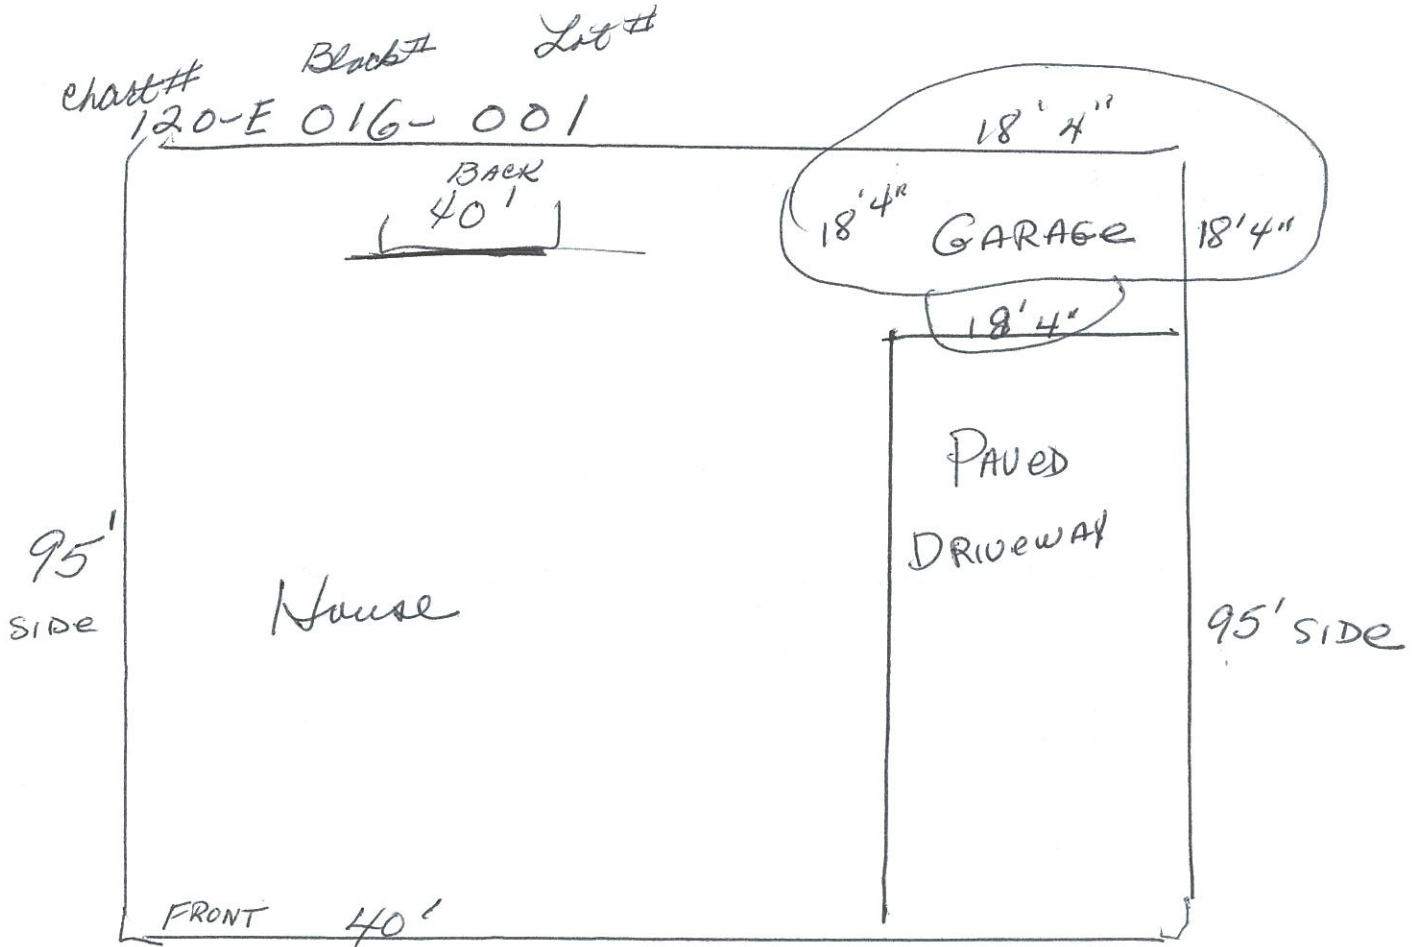

# PLOT PLAN

172 Franconia St  
Rutland ME