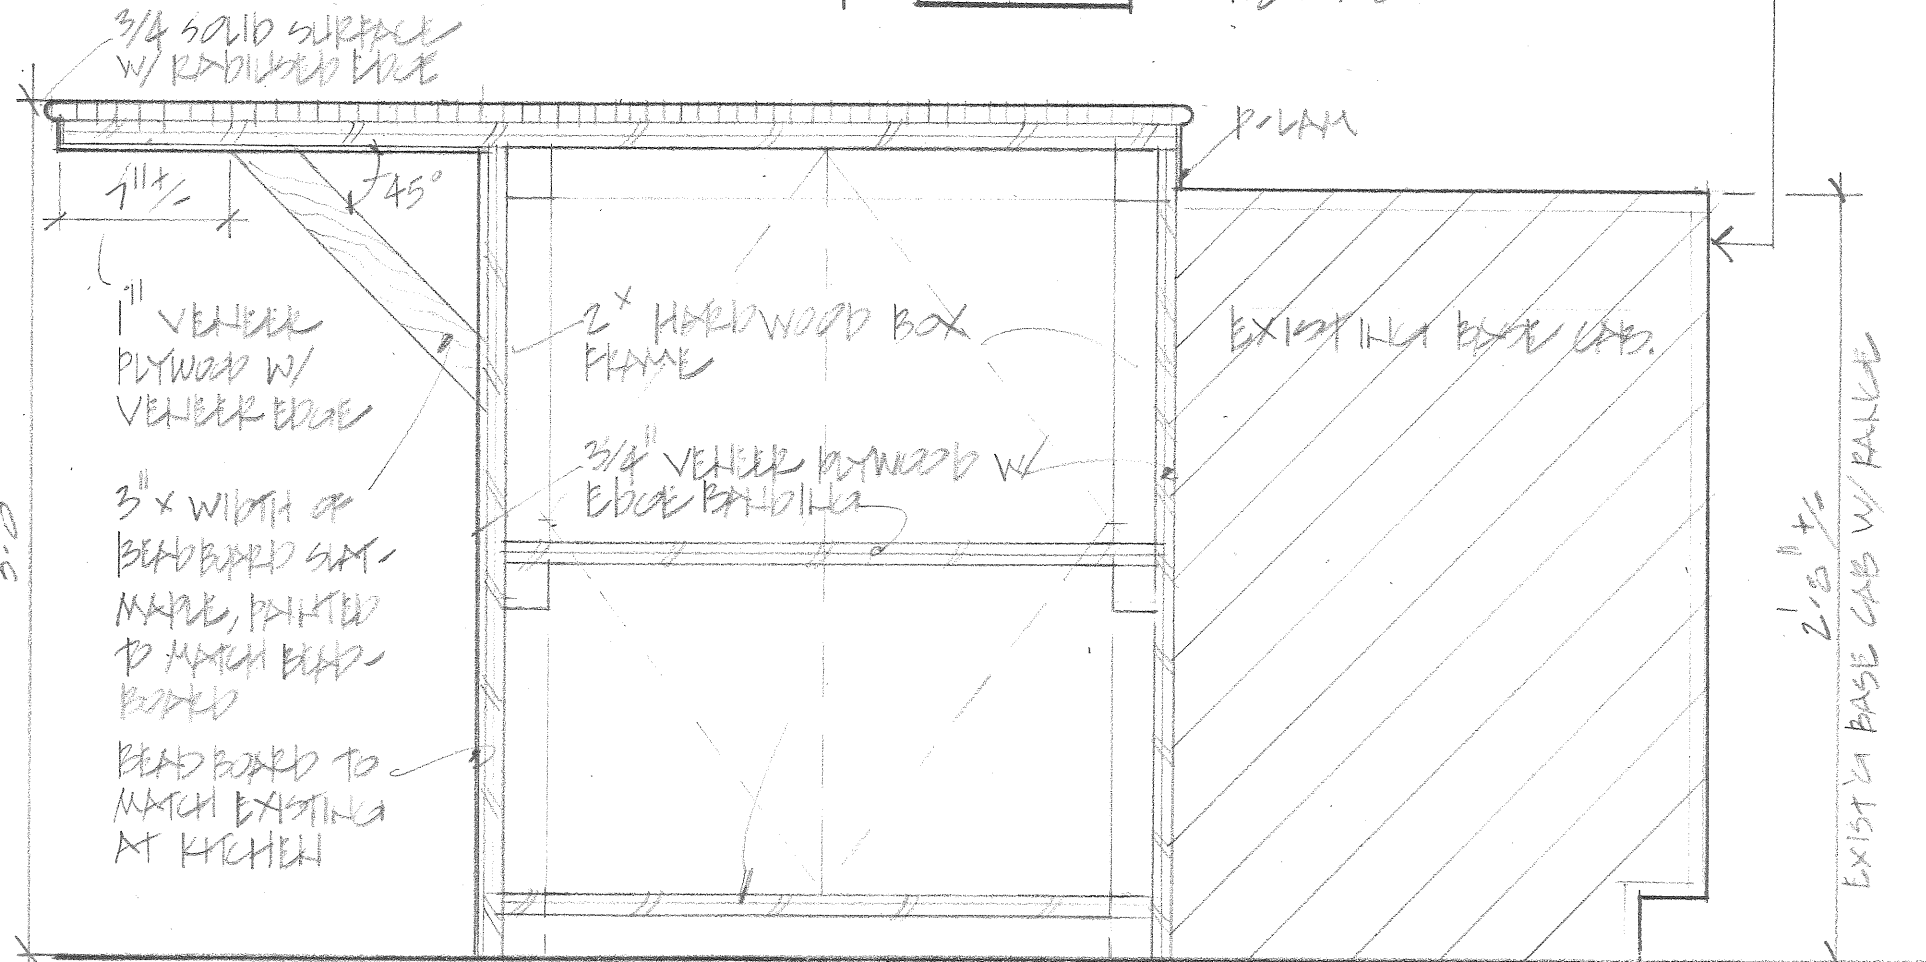

1 SECTION THROUGH SINKIT OVER RANGE/COUNTER  
EXISTING CAB SHOWN HATCHED

2 SECTION THROUGH BASE CABINET & COUNTER  
EXISTING CAB SHOWN HATCHED

A5.1

105 EDWARDS ST. PORTLAND ME  
DETAILS