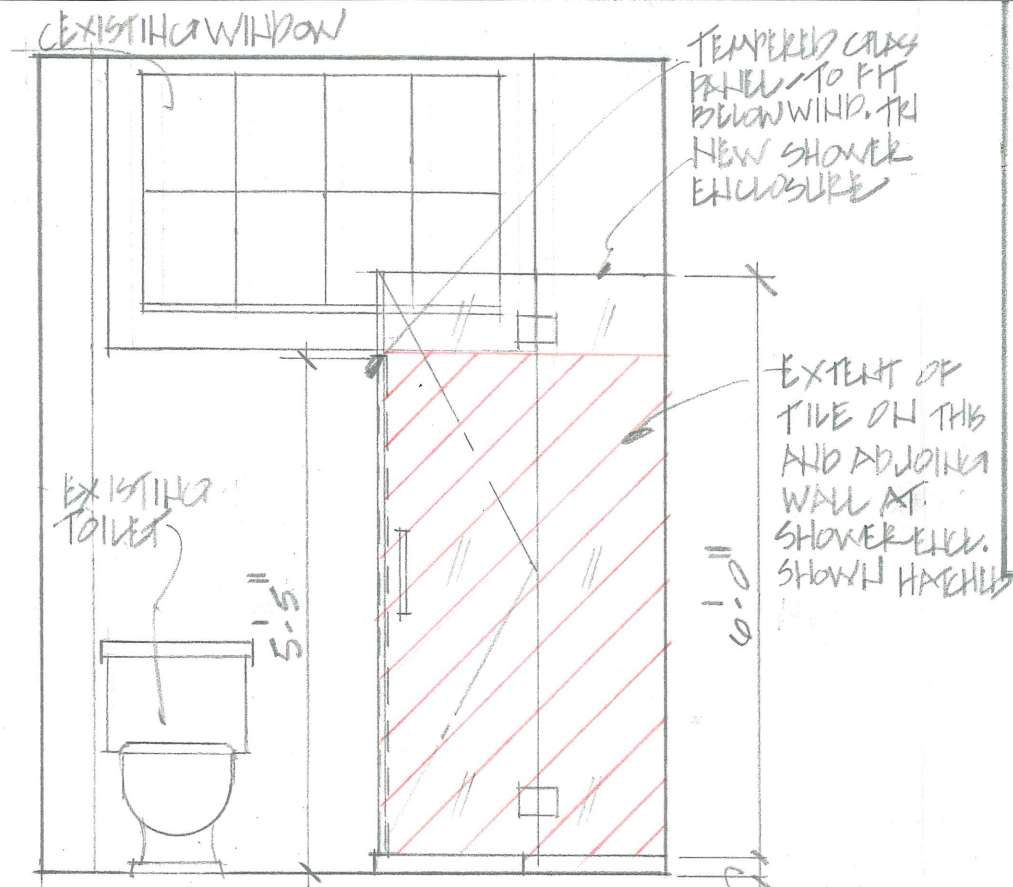

2 KITCHEN/BREAKFAST
 1'-0" NEW COUNTER
 2'-0" NEW CABINET
 1'-10" EXISTING W/ NEW BEADBOARD ON NORTH SIDE
 3'-0"
 2'-0" ± EXISTING RANGE & CABINETS

1 BATHROOM
 5'-5"
 6'-0"
 2'-0" ±

4 BREAKFAST

3 KITCHEN

105 EDWARDS ST. PORTLAND ME
 INTERIOR ELEVATIONS
 A4.1