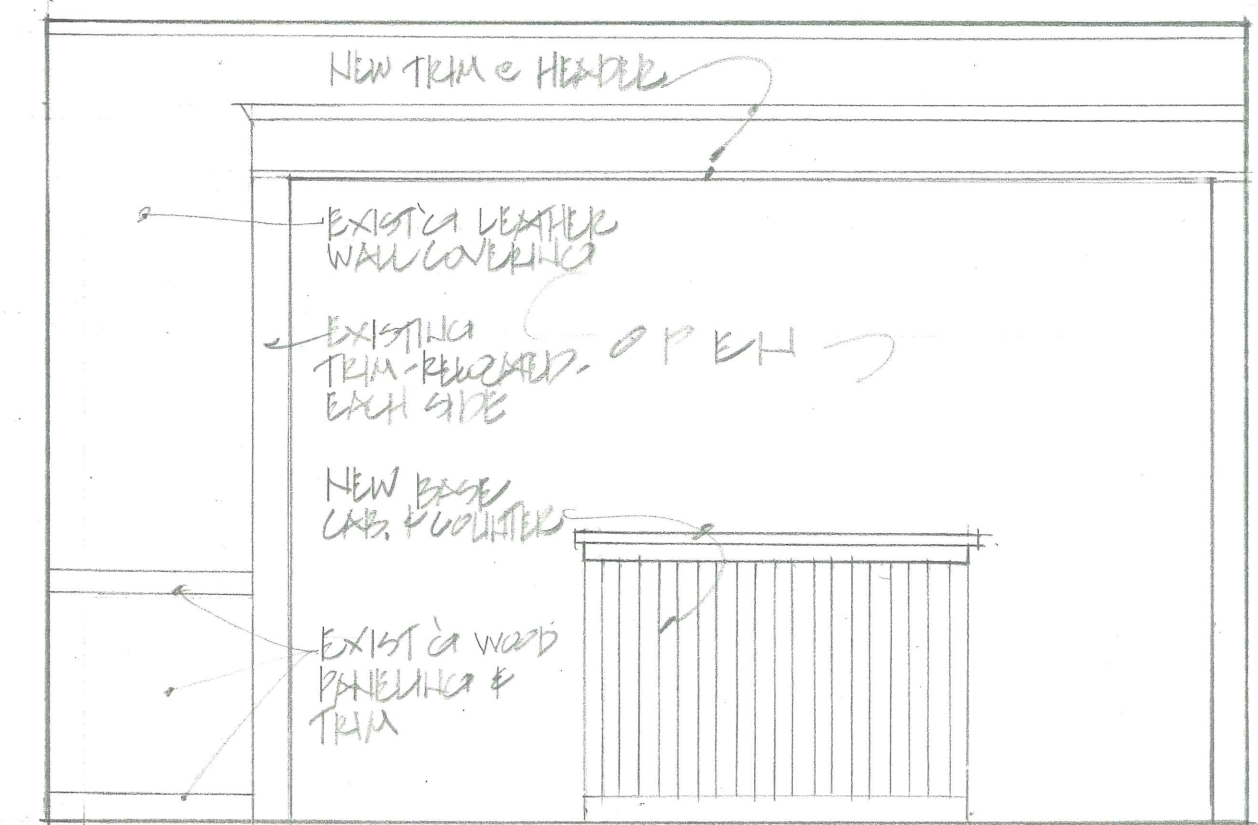

2 KITCHEN/BREAKFAST
 1'-0" NEW COUNTER
 2'-0" NEW CABINET
 1'-10" EXISTING W/ NEW BEADBOARD ON NORTH SIDE
 3'-0"
 2'-0" ± EXISTING RANGE & CABINETS

1 BATHROOM
 5'-5"
 6'-0"
 2'-0" ±

4 BREAKFAST

3 KITCHEN

105 EDWARDS ST. PORTLAND ME
 INTERIOR ELEVATIONS
 A4.1