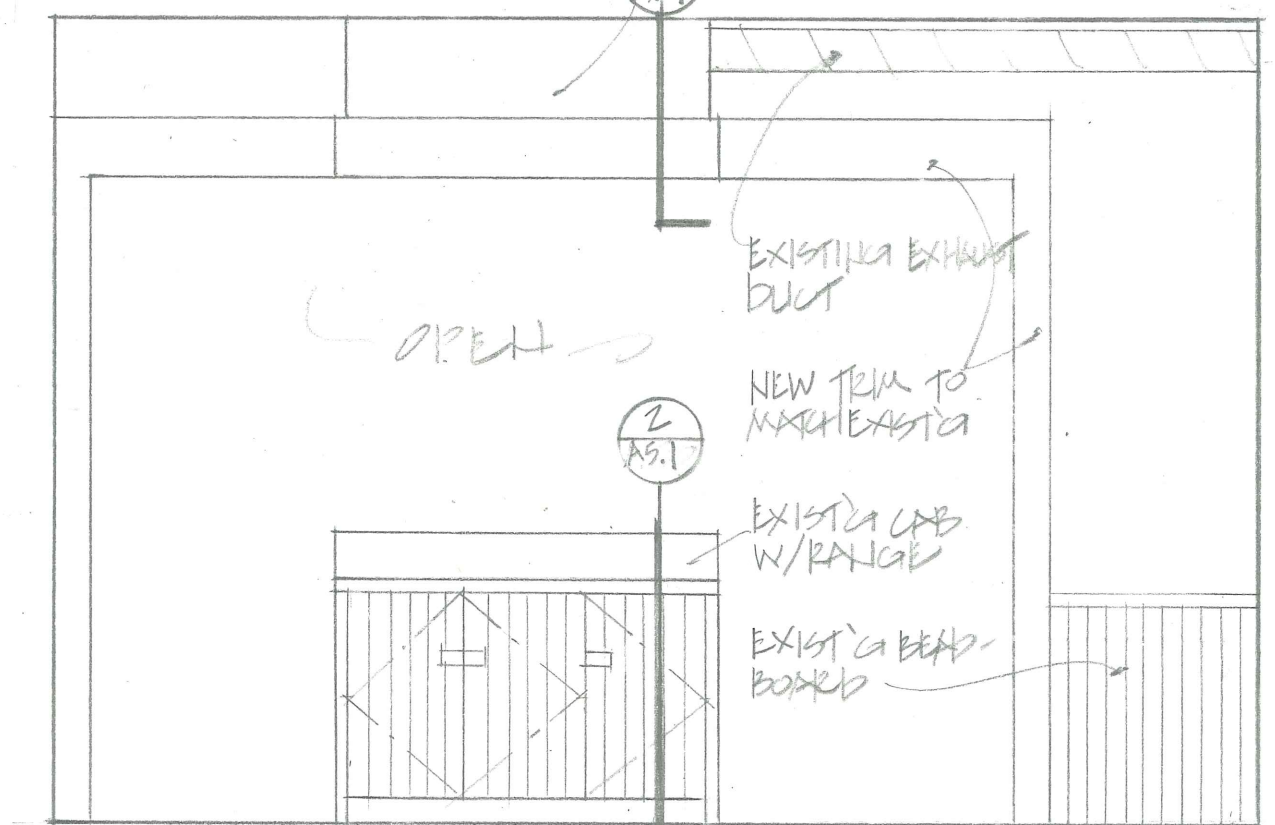

2 KITCHEN/BREAKFAST
 1'-0" NEW COUNTER
 2'-0" NEW CABINET
 1'-10" EXISTING W/ NEW BEADBOARD ON NORTH SIDE
 3'-0"
 2'-0" ± EXISTING RANGE & CABINETS

1 BATHROOM
 5'-5"
 6'-0"
 2'-0" ±

4 BREAKFAST

3 KITCHEN

105 EDWARDS ST. PORTLAND ME
 INTERIOR ELEVATIONS
 A4.1