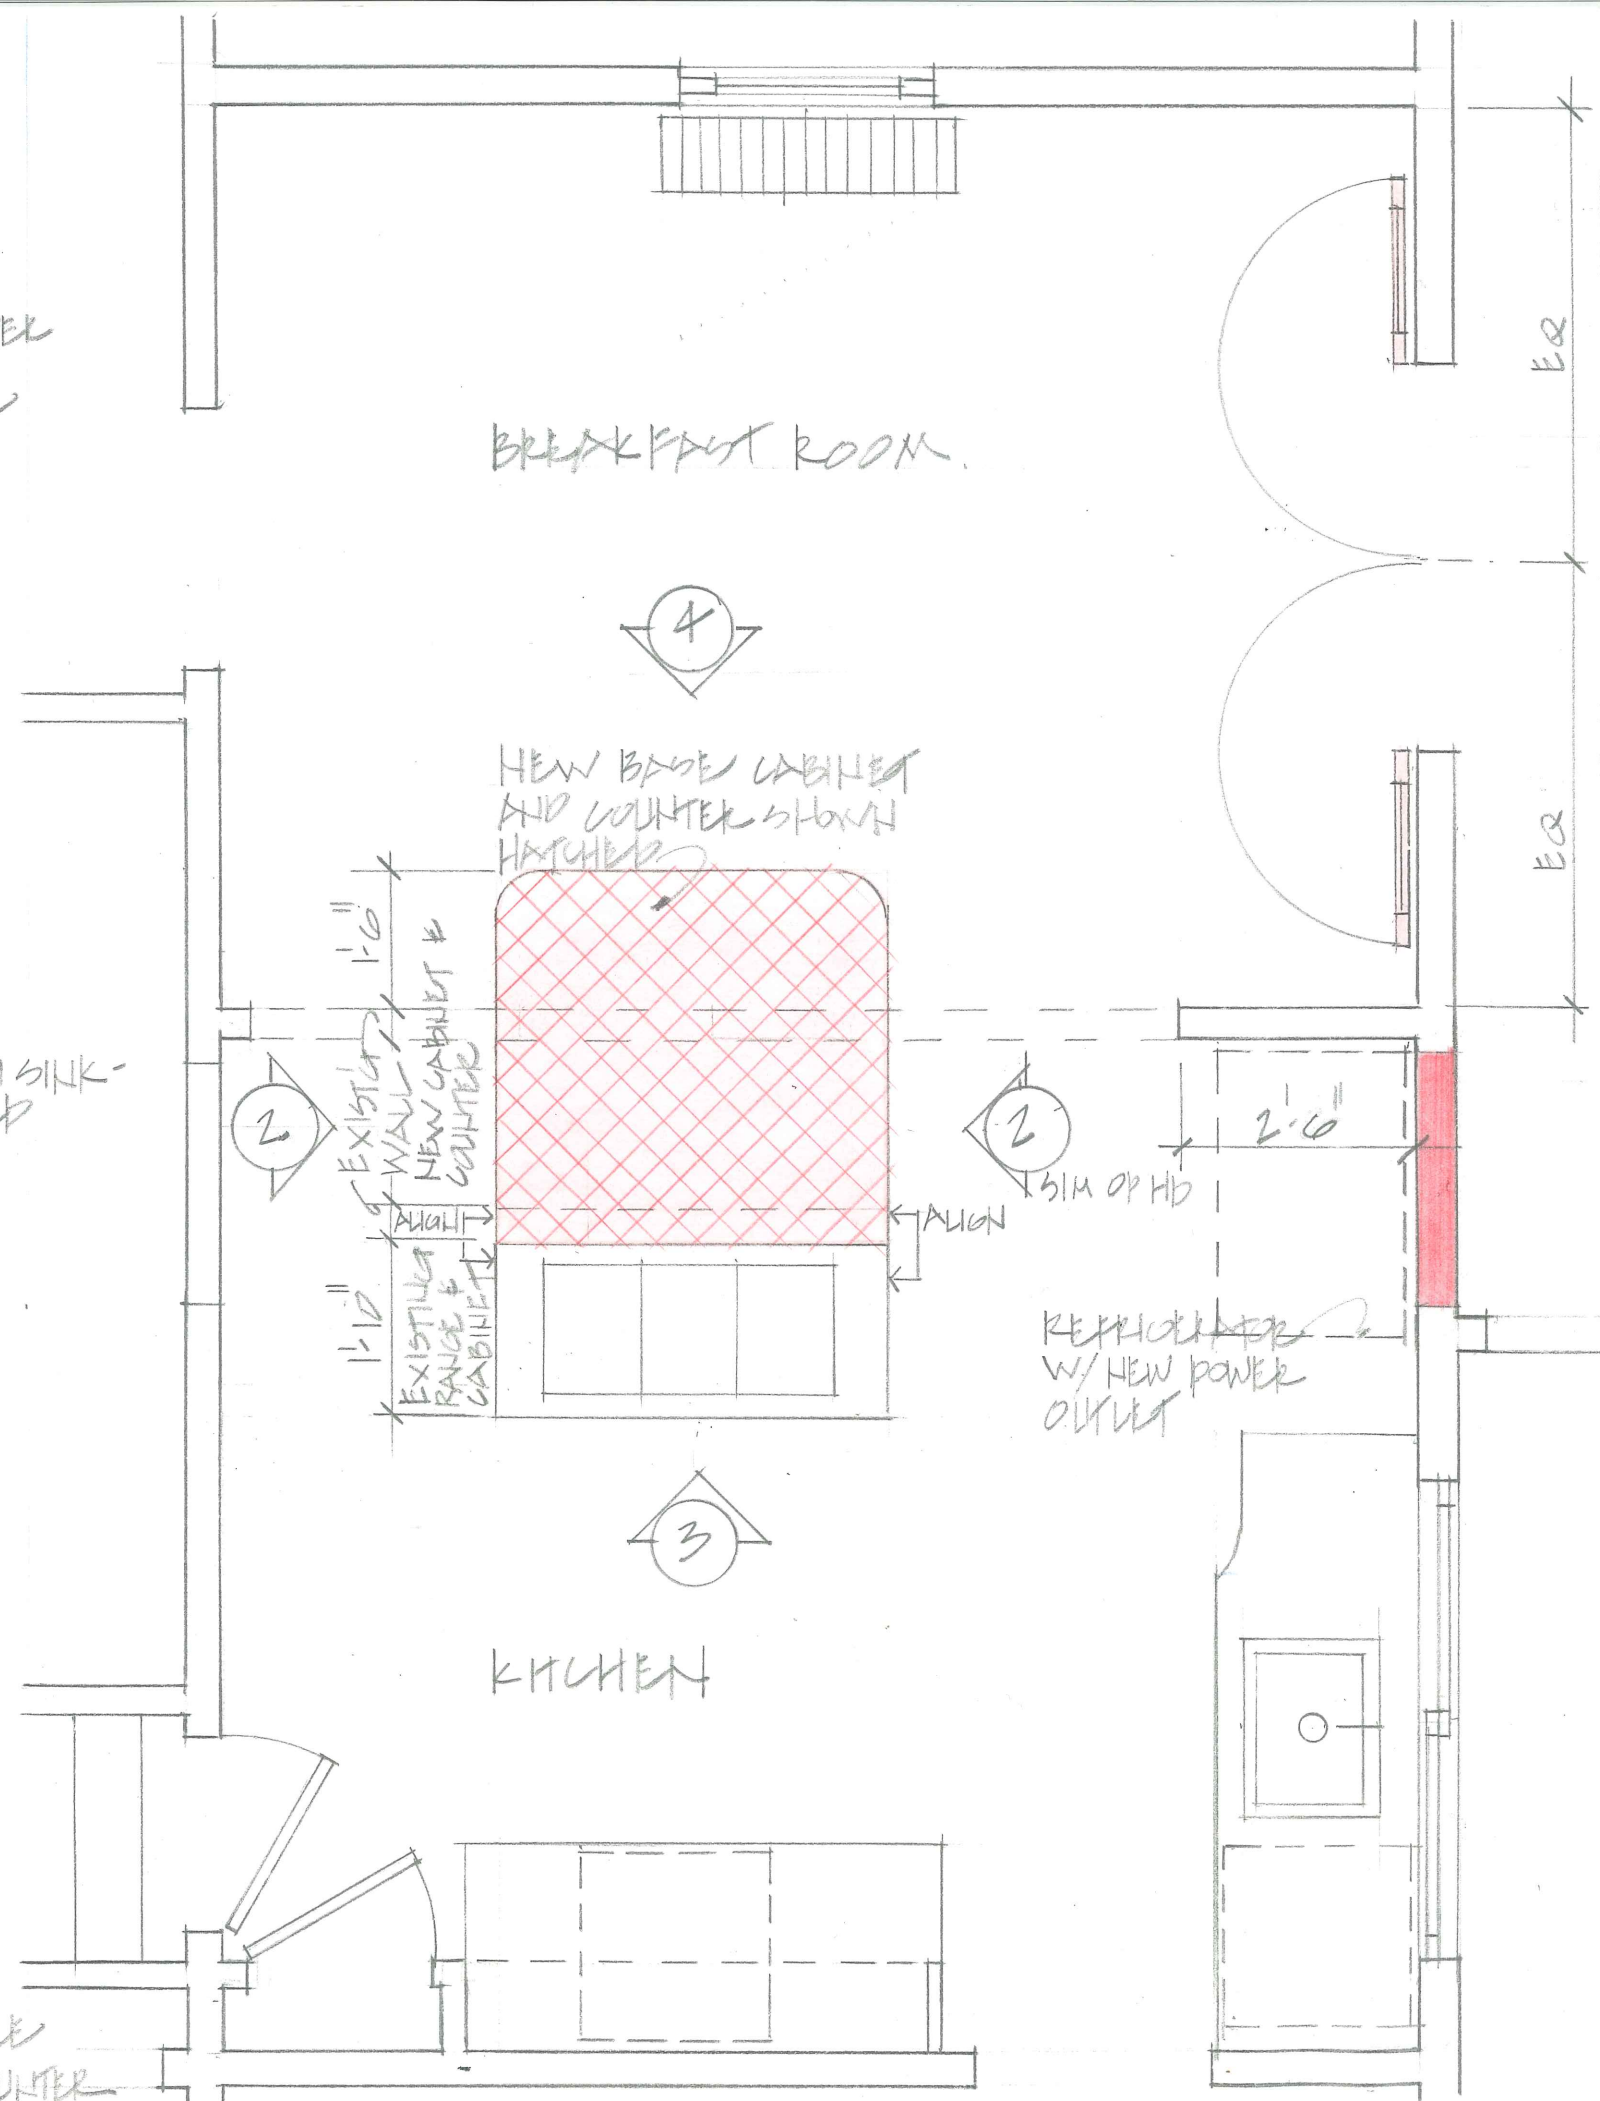

A BATHROOM 1/2" = 1'-0" ↑

B KITCHEN/BREAKFAST ROOM 1/2" = 1'-0" →

LEGEND

	EXISTING WALLS		NEW CERAMIC TILE
	NEW WALLS		NEW CABINET/COUNTER

125 EDWARDS ST. PORTLAND ME  
 LARUE SUBLE PLANS  
 A.S.I.