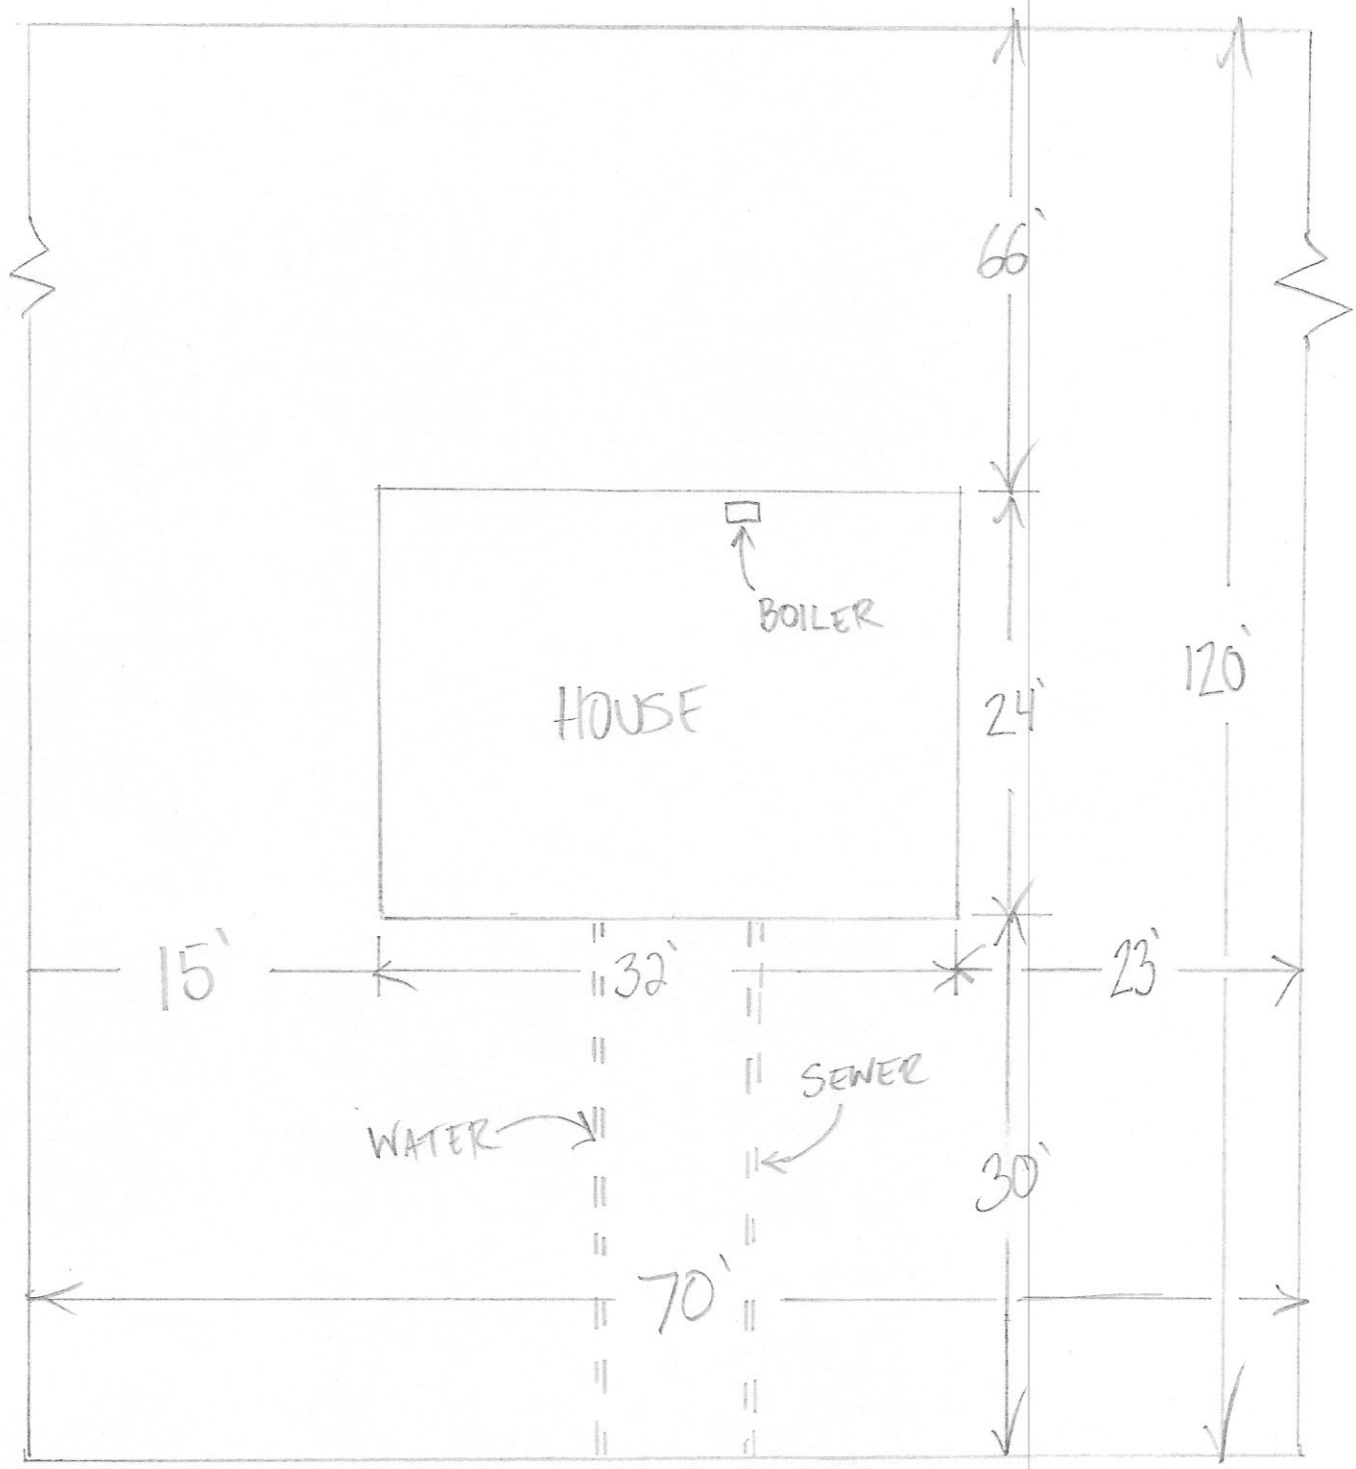

PLOT PLAN

$3/32" = 1'$

102 EDWARDS ST.
PORTLAND, ME 04102

EDWARDS STREET