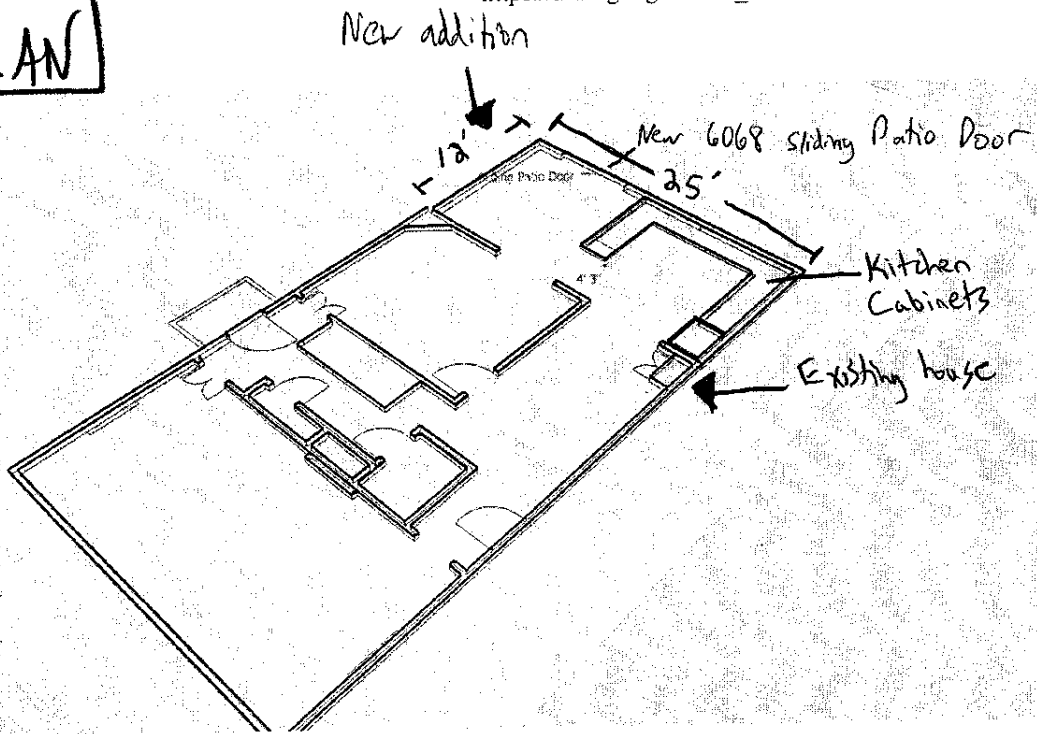

Floor PLAN

Door schedule

6' x 6' Sliding Patio Door $\frac{Qty}{(1)}$

Window Schedule

- All windows to be Marvin Integrity series, insulated glass, low E2 w/ argon.

Cottage style window : DH Triple mullied 6' x 5' $\frac{Qty}{(1)}$

Transom window : 5' x 1' $\frac{Qty}{(1)}$

Sink window : DH double mullied 5' x 3' $\frac{Qty}{(1)}$